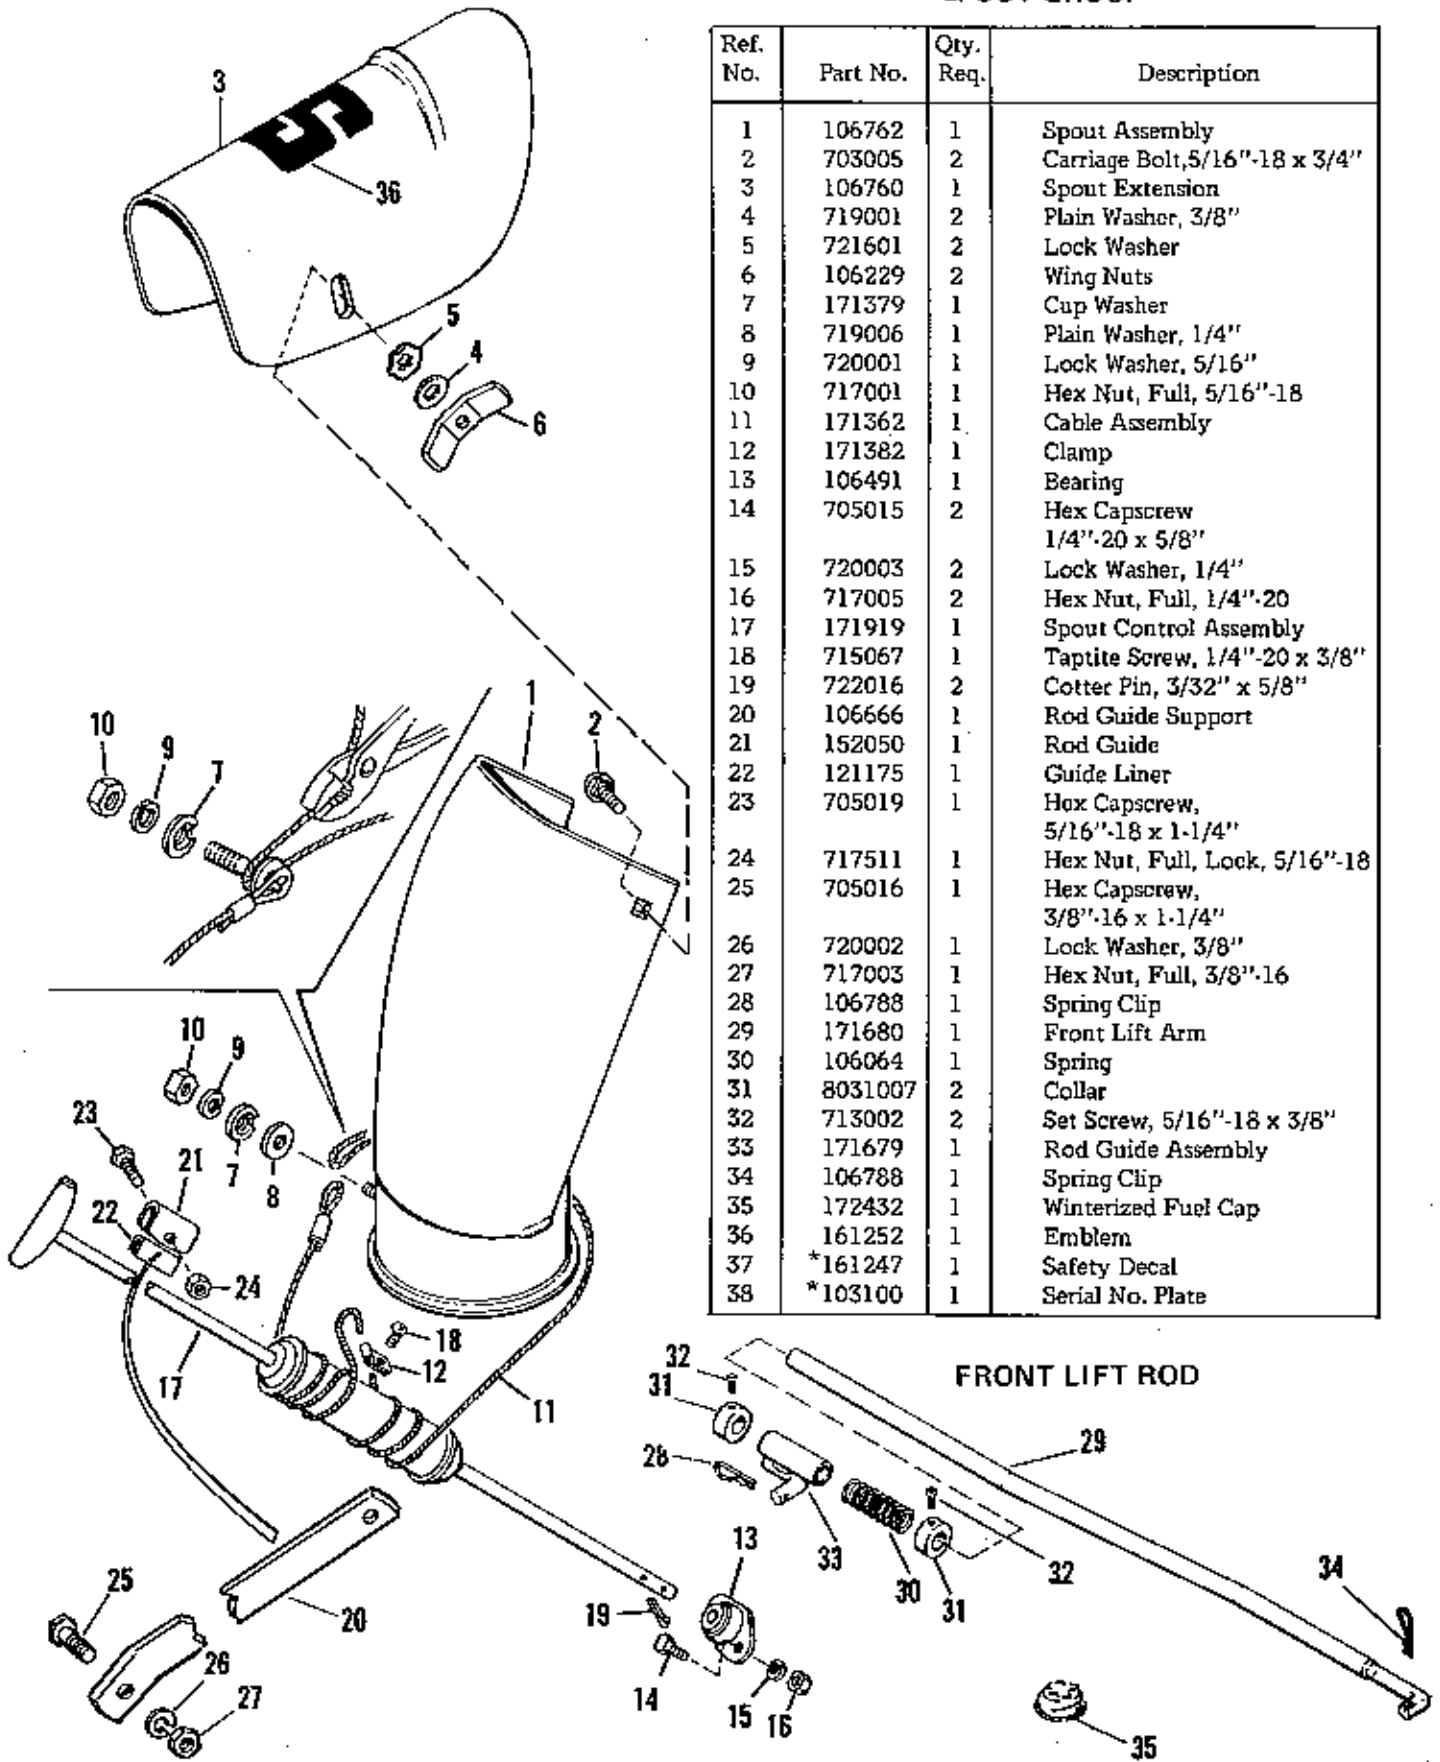

SPOUT GROUP

Ref. No.	Part No.	Qty. Req.	Description
1	106762	1	Spout Assembly
2	703005	2	Carriage Bolt, 5/16"-18 x 3/4"
3	106760	1	Spout Extension
4	719001	2	Plain Washer, 3/8"
5	721601	2	Lock Washer
6	106229	2	Wing Nuts
7	171379	1	Cup Washer
8	719006	1	Plain Washer, 1/4"
9	720001	1	Lock Washer, 5/16"
10	717001	1	Hex Nut, Full, 5/16"-18
11	171362	1	Cable Assembly
12	171382	1	Clamp
13	106491	1	Bearing
14	705015	2	Hex Capscrew 1/4".20 x 5/8"
15	720003	2	Lock Washer, 1/4"
16	717005	2	Hex Nut, Full, 1/4".20
17	171919	1	Spout Control Assembly
18	715067	1	Taptite Screw, 1/4"-20 x 3/8"
19	722016	2	Cotter Pin, 3/32" x 5/8"
20	106666	1	Rod Guide Support
21	152050	1	Rod Guide
22	121175	1	Guide Liner
23	705019	1	Hex Capscrew, 5/16"-18 x 1-1/4"
24	717511	1	Hex Nut, Full, Lock, 5/16"-18
25	705016	1	Hex Capscrew, 3/8".16 x 1-1/4"
26	720002	1	Lock Washer, 3/8"
27	717003	1	Hex Nut, Full, 3/8".16
28	106788	1	Spring Clip
29	171680	1	Front Lift Arm
30	106064	1	Spring
31	8031007	2	Collar
32	713002	2	Set Screw, 5/16"-18 x 3/8"
33	171679	1	Rod Guide Assembly
34	106788	1	Spring Clip
35	172432	1	Winterized Fuel Cap
36	161252	1	Emblem
37	*161247	1	Safety Decal
38	*103100	1	Serial No. Plate

*NOT ILLUSTRATED