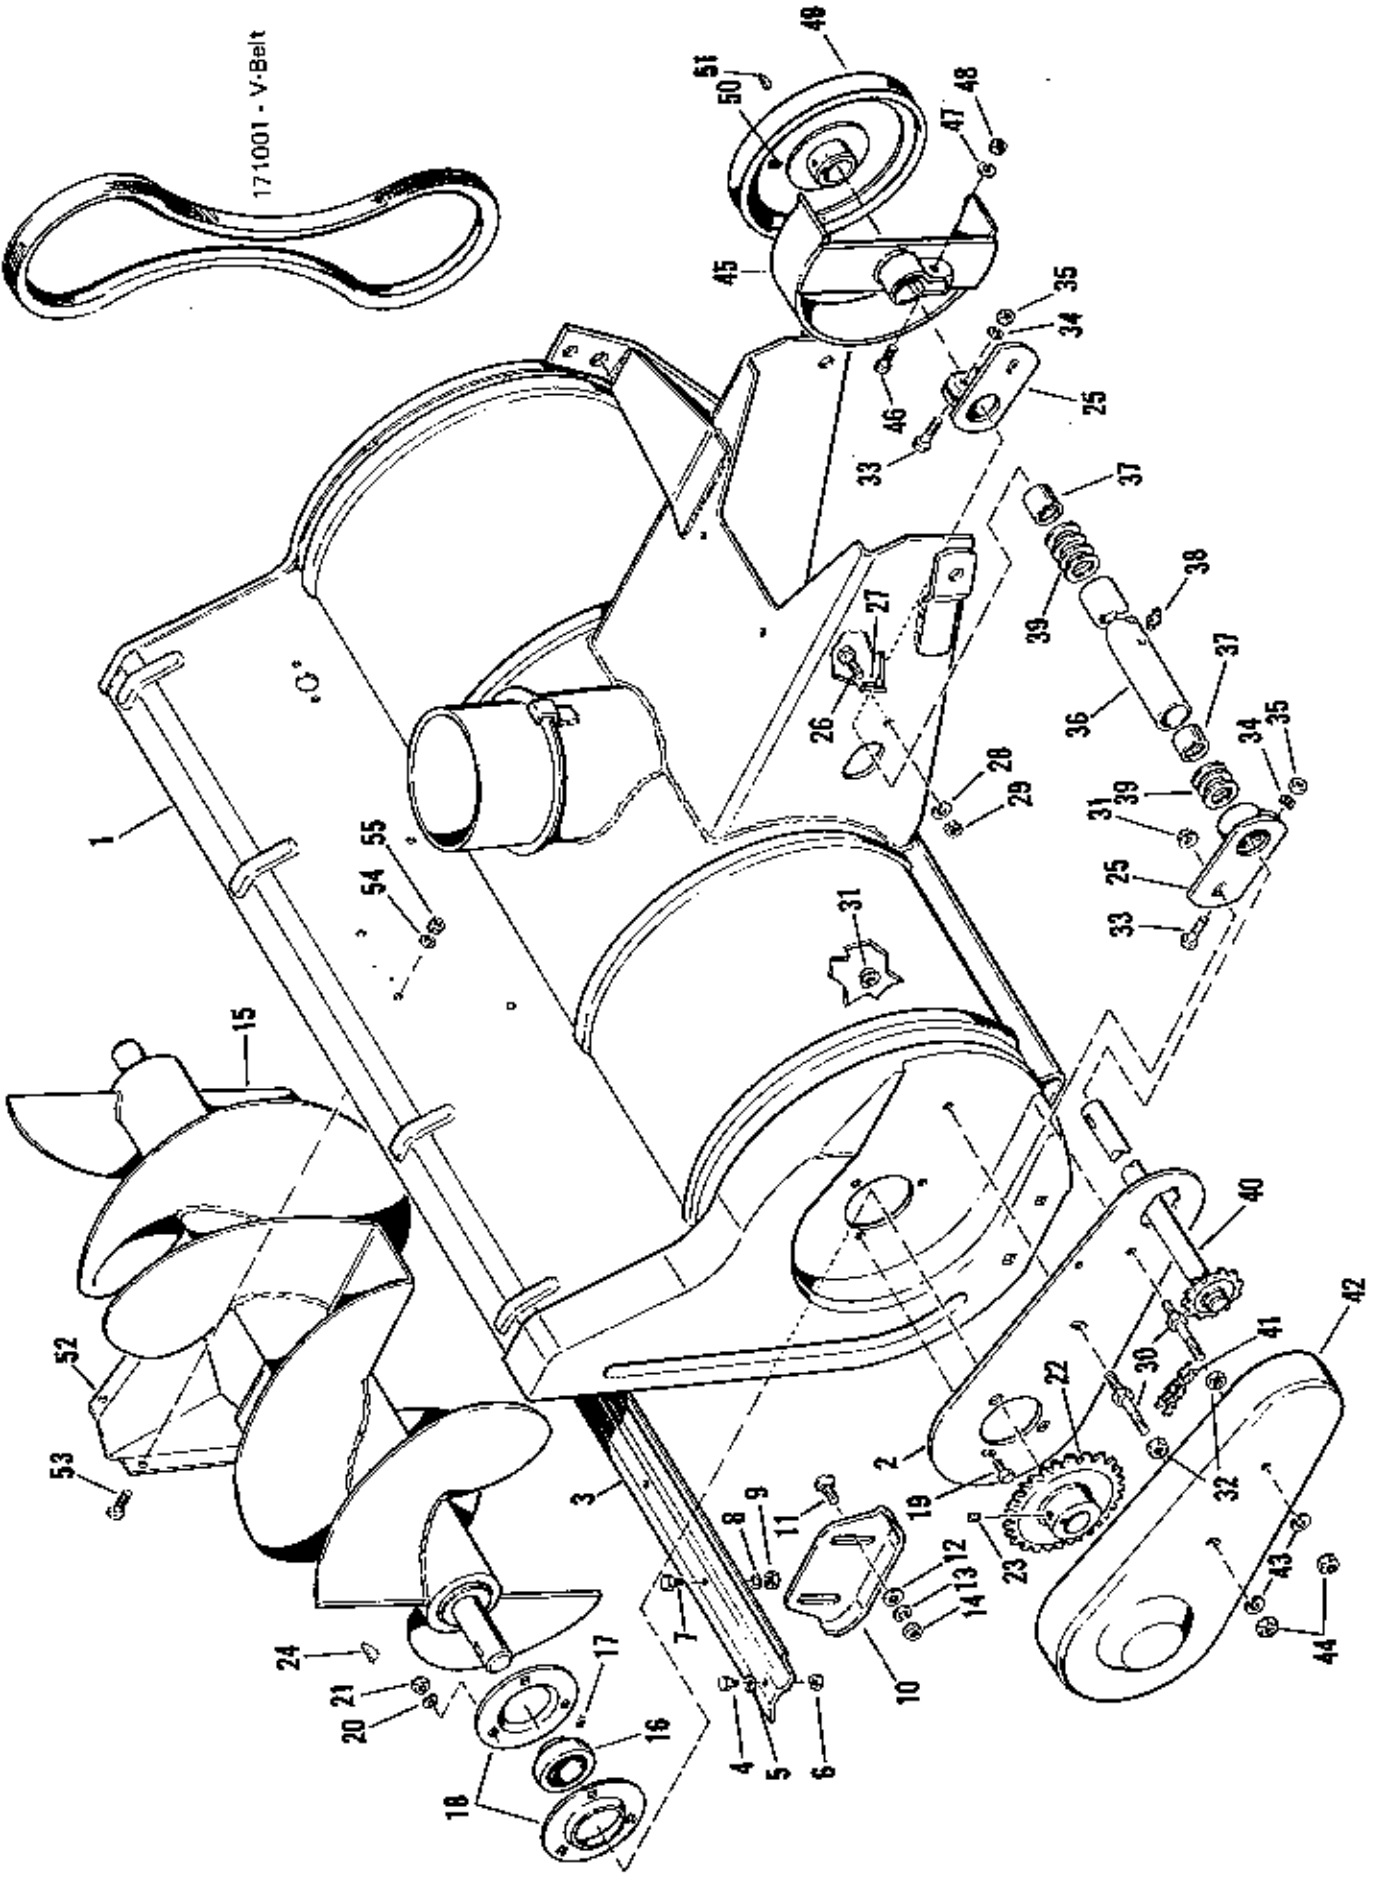

42" SNOW THROWER

Ref. No.	Part No.	Qty. Req.	Description
1	171197	1	Body Assembly
2	171221	1	Side Plate
3	106746	1	Body Scraper
4	715071	2	Hex Capscrew, 5/16"-18 x 5/8"
5	719006	2	Plain Washer, 1/4"
6	717511	2	Hex Nut, Full Lock, 5/16"-18
7	715018	8	Hex Capscrew, 1/4"-20 x 5/8"
8	720003	8	Lock Washer, 1/4"
9	717005	8	Hex Nut, Full, 1/4"-20
10	106747	2	Skid
11	703004	4	Carriage Bolt, 3/8"-16 x 3/4"
12	719001	4	Plain Washer, 3/8"
13	720002	4	Lock Washer, 3/8"
14	717003	4	Hex Nut, Full, 3/8"-16
15	106748	1	Rotor Assembly
16	106732	2	Bearing Cartridge
17	713509	2	Set Screw, 1/4"-28 x 1/4"
18	161069	4	Bearing Flange
19	705017	6	Hex Capscrew, 5/16"-18 x 3/4"
20	720001	6	Lock Washer, 5/16"
21	717001	6	Hex Nut, Full, 5/16"-18
22	106653	1	Rotor Sprocket
23	713503	1	Set Screw, 5/16"-18
24	151040	1	Key
25	106476	2	Clamp Support Assembly
26	705005	1	Hex Capscrew, 3/8"-16 x 1"
27	719001	1	Plain Washer, 3/8"
28	720002	1	Lock Washer, 3/8"
29	717003	1	Hex Nut, Full, 3/8"-16
30	106771	2	Stud
31	718035	2	Nut, "Whiz Lock" 3/8"-16
32	717510	2	Hex Nut, Full, Lock, 3/8"-16
33	705018	2	Hex Capscrew, 5/16"-18 x 1-1/2"
34	720001	2	Lock Washer, 5/16"
35	717001	2	Hex Nut, Full, 5/16"-18
36	106756	2	Bearing Housing
37	154258	2	Needle Bearing
38	727002	1	Grease Fitting
39	8061012	7	Washer
40	106757	1	Shaft Assembly
41	171242	1	Chain W/Conn. Link
42	171220	1	Chain Guard
43	720002	2	Lock Washer
44	717003	2	Hex Nut, Full, 3/8"-16
45	171211	1	Belt Guard Assembly
46	705018	1	Hex Capscrew, 5/16"-18 x 1-1/2"
47	720001	1	Lock Washer, 5/16"
48	717001	1	Hex Nut, Full, 5/16"-18
49	171248	1	Pulley
50	713503	1	Set Screw, 5/16"-18 x 5/16"
51	725003	1	Key
52	106774	1	Deflector
53	705012	4	Hex Capscrew, 5/16"-18 x 5/8"
54	720001	4	Lock Washer, 5/16"
55	717001	4	Hex Nut, Full, 5/16"-18