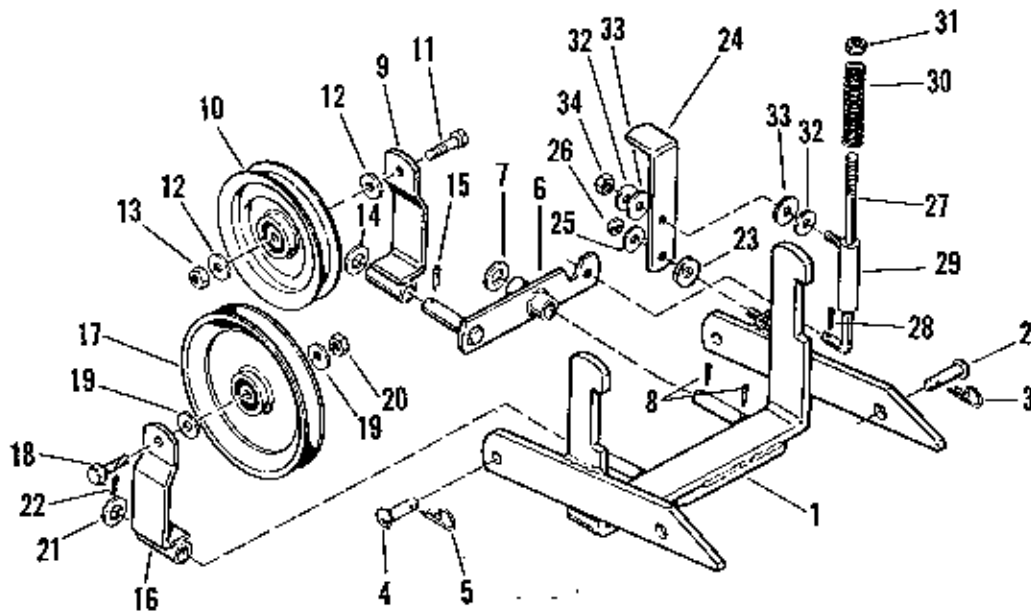

HITCH GROUP

Ref. No.	Part No.	Qty. Req.	Description
1	171792	1	Hitch Assembly
2	156306	2	Pin
3	106788	2	Spring Clip
4	118023	2	Pin
5	106788	2	Spring Clip
6	171733	1	Idler Lever Assembly
7	153072	1	Washer
8	722006	2	Cotter Pin, 1/8" x 1"
9	171728	1	Idler Bracket
10	171246	1	Idler Pulley
11	705016	1	Hex Capscrew, 3/8"-16 x 1-1/4"
12	719002	2	Plain Washer, 5/16"
13	717510	1	Hex Nut, Full, Lock, 3/8"-16
14	153072	1	Washer
15	722006	1	Cotter Pin, 1/8" x 1"
16	171727	1	Idler Bracket
17	171247	1	Idler Pulley
18	705009	1	Hex Capscrew, 3/8"-16 x 1-1/2"
19	719002	2	Plain Washer, 5/16"
20	717510	1	Hex Nut, Full, Lock, 3/8"-16
21	153072	1	Washer
22	722006	1	Cotter Pin, 1/8"x1"
23	159134	1	Washer, Nylon
24	171723	1	Lever
25	719006	1	Washer
26	717511	1	Hex Nut, Full, Lock, 5/16"-18
27	171224	1	Rod
28	722001	1	Cotter Pin, 3/32"x3/4"
29	156303	1	Rod Guide Assembly
30	8191045	1	Spring
31	717511	1	Hex Nut, Full, Lock, 5/16"-18
32	719006	2	Plain Washer, 1/4"
33	159134	2	Washer, Nylon
34	717511	1	Hex Nut, Full, Lock, 5/16"-18