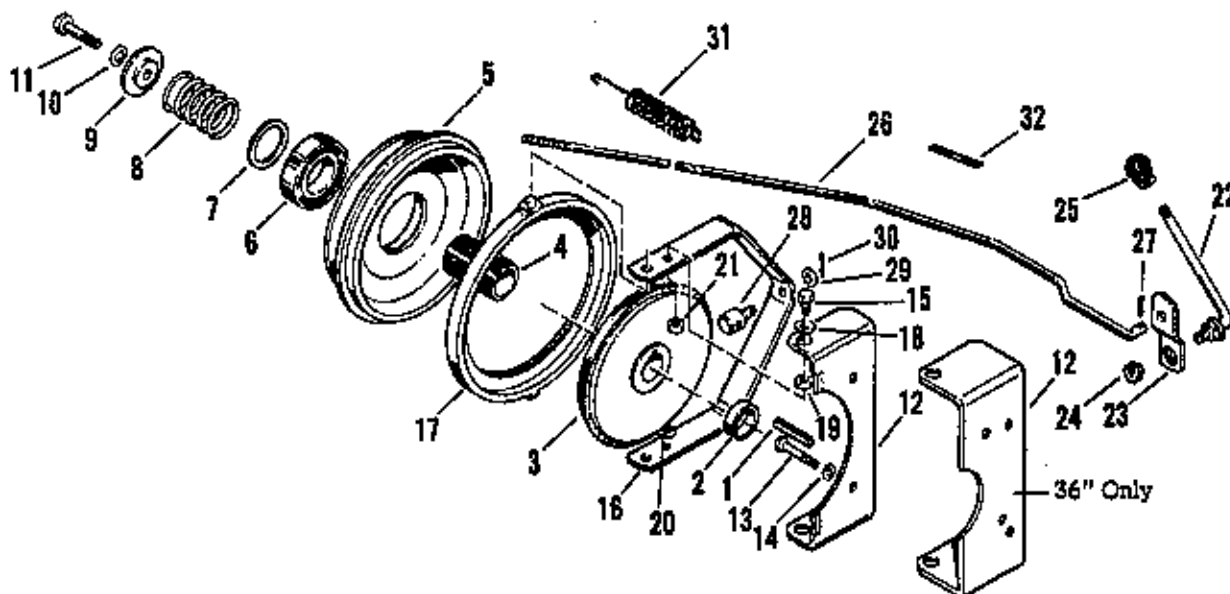

P.T.O. CLUTCH GROUP

42" SNOW THROWER

36" SNOW THROWER

Ref. No.	Part No.	Qty. Req.	Description
1	171241	1	Key
2			Spacer (For 36" Snow Thrower Only)
3	171819	1	Clutch Plate Assembly
4	171770	1	Sleeve
5	171776	1	Sheave
6	164048	1*	Ball Bearing
7	108134	1	Washer
8	171772	1	Spring
9	171768	1	Thrust Plate
10	720002	1	Lock Washer, 3/8"
11	715143	1	Hex Capscrew, 3/8"-24 x 1-3/4"
12	171807	1	Bracket
13	705023	2	Hex Capscrew, 5/16"-18 x 1-3/4"
14	720001	2	Lock Washer, 5/16"
15	705017	2	Hex Capscrew, 5/16"-18 x 3/4"
16	171937	1	Clutch Fork
17	171947	1	Brake Support Assembly
18	156065	1	Washer
19	165034	2	Spacer
20	719006	2	Plain Washer, 1/4"
21	717511	2	Hex Nut, Full, Lock, 5/16"-18
22	172040	1	Clutch Control Handle
23	171319	1	P.T.O. Arm
24	717510	1	Hex Nut, Full, Lock, 3/8"-16
25	172038	1	Knob
26	171806	1	Clutch Rod
27	722016	1	Cotter Pin, 3/32" x 1/2"
28	172141	1	Pivot
29	719006	1	Plain Washer, 1/4"
30	722016	1	Cotter Pin, 3/32" x 1/2"
31	121037	1	Spring
32	172517	1	Decal

Ref. No.	Part No.	Qty. Req.	Description
1	171241	1	Key
2	171265	1	Spacer
3	171819	1	Clutch Plate Assembly
4	171770	1	Sleeve
5	171776	1	Sheave
6	164048	1	Ball Bearing
7	108134	1	Washer
8	171772	1	Spring
9	171768	1	Thrust Plate
10	720002	1	Lock Washer, 3/8"
11	715143	1	Hex Capscrew 3/8"-24 x 1-3/4"
12	171812	1	Bracket
13	705007	2	Hex Capscrew, 5/16"-18 x 1"
14	720001	2	Lock Washer, 5/16"
15	705017	2	Hex Capscrew, 5/16"-18 x 3/4"
16	171937	1	Clutch Fork
17	171947	1	Brake Support Assembly
18	156065	1	Washer
19	165034	2	Spacer
20	719006	2	Plain Washer, 1/4"
21	717511	2	Hex Nut, Full, Lock, 5/16"-18
22	172040	1	Clutch Control Handle
23	171319	1	P.T.O. Arm
24	717510	1	Hex Nut, Full, Lock, 3/8"-16
25	172038	1	Knob
26	171806	1	Clutch Rod
27	722016	1	Cotter Pin, 3/32" x 1/2"
28	172141	1	Pivot
29	719006	1	Plain Washer, 1/4"
30	722016	1	Cotter Pin, 3/32" x 1/2"
31	121037	1	Spring
32	172517	1	Decal