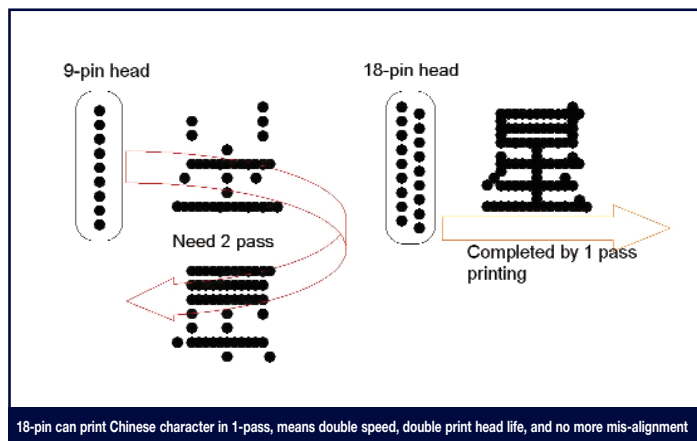

9001/ISO14001
CERTIFIED

Distributor:
STAR-AISA TECHNOLOGY LTD.
Rm. 1906-8, Enterprise Square Two, 3 Sheung Yuet Road,
Kowloon, Hong Kong
Tel: (852) 2799-6682 Fax: (852) 2798 5050
URL: <http://www.starasia.com>

Regional Office:
STAR MICRONICS ASIA LTD.
Rm. 1901-5, Enterprise Square Two, 3 Sheung Yuet Road,
Kowloon, Hong Kong
Tel: (852) 2796-2727 Fax: (852) 2799-9344
URL: <http://www.starhkg.com.hk>
E-mail: smh@starhkg.com.hk

Manufacturer:
STAR MICRONICS CO., LTD
URL: <http://www.star-micronics.co.jp>

All specifications are subject to change without notice.