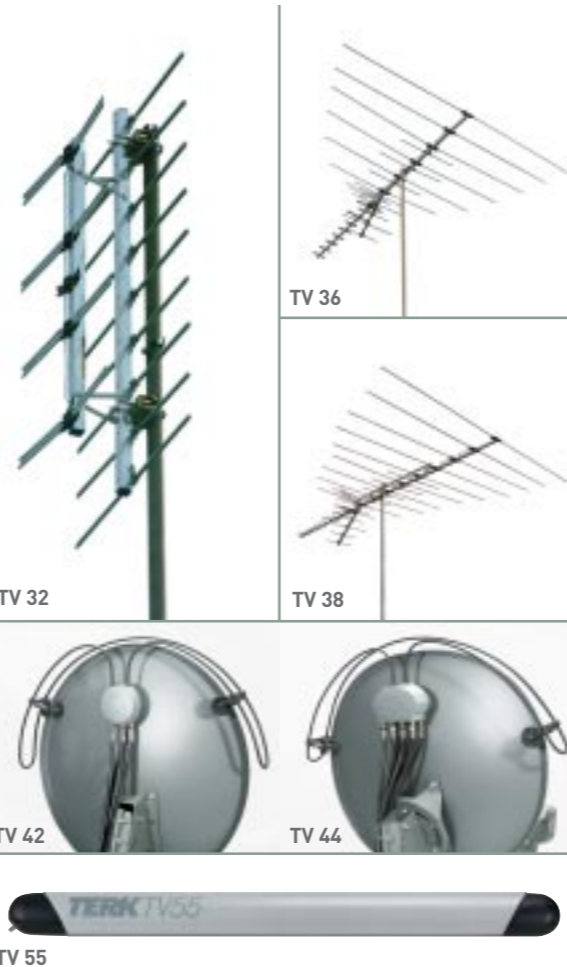

TV32 UHF-Only Small Directional

- Picks up UHF signals in suburban areas
- Constructed of high-tensile aluminum for extra strength to withstand extreme wind and ice loading
- Antenna elements are protected with a high-quality polymer finish to protect the surface from oxidation

TV42 Satellite Dish Mount

- Installs easily on 18" satellite dishes
- Picks up VHF, UHF and HD local programming to complement satellite programming
- Features an internal amplifier that minimizes signal loss
- Clips on to existing satellite dish
- Built-in diplexer combines both satellite and antenna signals allowing you to run only one cable to each receiver