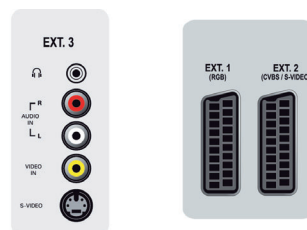

Tuner/Reception/Transmission

- **Aerial Input:** 75 ohm coaxial (IEC75)
- **TV system:** PAL I, PAL B/G, PAL D/K, SECAM B/G, SECAM D/K, SECAM L/L'
- **Video Playback:** NTSC, SECAM, PAL
- **Tuner bands:** Hyperband, S-Channel, UHF, VHF
- **Number of Preset Channels:** 100
- **Tuner Display:** PLL

Connectivity

- **Ext 1 Scart:** Audio L/R, CVBS in/out, RGB
- **Ext 2 Scart:** Audio L/R, CVBS in/out, S-video in
- **Ext 3:** S-video in, CVBS in, Audio L/R in
- **Ext 4:** YPbPr, Audio L/R in
- **Ext 5:** HDMI
- **Ext 6:** HDMI
- **Number of Scarts:** 2
- **Other connections:** Headphone out

Power

- **Ambient temperature:** 5 °C to 40 °C
- **Mains power:** 220 - 240V, 50/60Hz
- **Power consumption:** 140 W
- **Standby power consumption:** < 1W

Accessories

- **Included Accessories:** Table top stand, Power cord, Quick start guide, User Manual, Registration card, Warranty certificate, Remote Control, Batteries for remote control
- **Optional accessories:** Floor stand

Dimensions

- **Color cabinet:** Black cabinet with High Gloss black deco front
- **Set dimensions (W x H x D):** 805 x 546 x 115 mm
- **Set dimensions with stand (W x H x D):** 805 x 609 x 210 mm
- **Product weight:** 15.5 kg
- **Product weight (+stand):** 17.5 kg
- **Box dimensions (W x H x D):** 877 x 641 x 267 mm
- **Weight incl. Packaging:** 20.5 kg
- **VESA wall mount compatible:** 200 x 100 mm

Stereo system					Transmission system					
2CS DK	NICAM DK	2CS BG	NICAM I	NICAM LL'	PAL BG	PAL D/K	PAL I	SECAM BG	SECAM DK	SECAM LL'
•	•	•	•	•	•	•	•	•	•	•