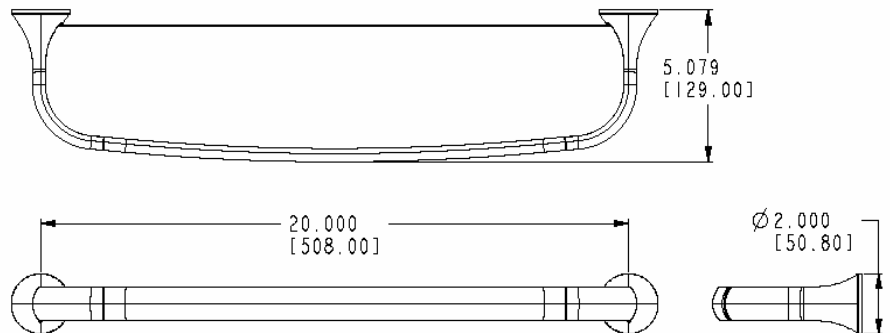

Fina™ Technical Specification

Glass Shelf

YB9290

Stock Numbers:

- q YB9290BN – Glass Shelf
Brushed Nickel Finish
- q YB9290CH – Glass Shelf
Chrome Finish

Dimensions:

Materials:

Glass Shelf posts are constructed of zinc. Shelf is tempered glass.

Installation Instructions:

1. Position the mounting template on the wall in the desired location. Using a level, align the template and tape it to the wall.
2. Remove each mounting post from the body by loosening the setscrew.
3. Place each mounting post on the template with notch facing down.
4. Mark the 2 large hole locations of each mounting bracket.
5. Attach each mounting bracket to the wall, using the wall anchors provided
6. Mount each base on the corresponding mounting bracket. Check and make sure that the base set screw hole(s) are facing down. Assemble a set screw to each base. Use the allen wrench included in hardware kit to tighten each set screw and secure the assembly to the mounting bracket(s).
7. Tighten all 4 screws. Do not over tighten.
8. Assemble glass to each post with glass shelf between both washers and finished cap.
9. Place each post over the mounting plate with setscrew down. Tighten both setscrews.