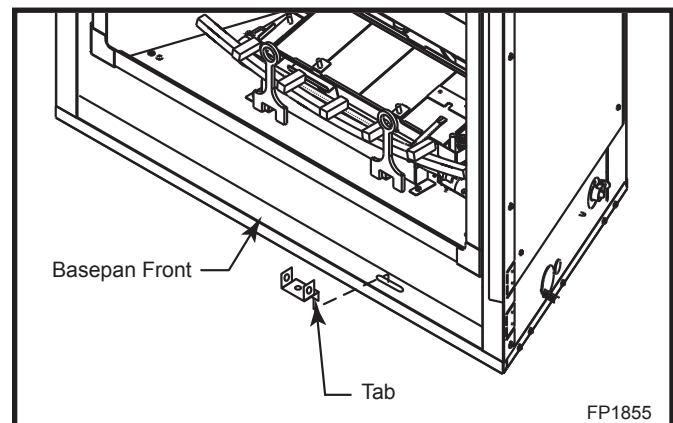

Fig. 4 Place pivot brackets into basepan slot.

4. Install bottom louvre to pivot brackets using the clevis pins provided. Slide the clip pins through the holes in the clevis pins. (Fig. 5)

Installation complete.