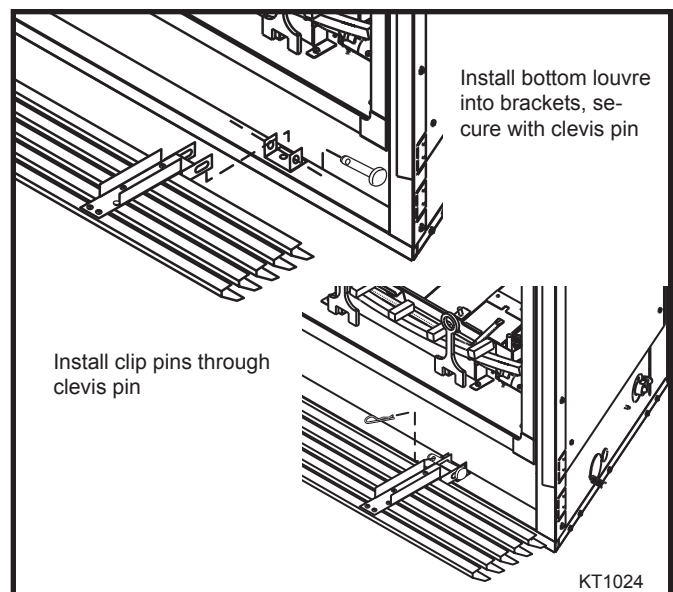

**Fig. 2** Install hood.

2. Remove the top louvre assembly from carton and install in the top opening of the fireplace just below the newly installed hood. The hook of the louvre fits into the brackets as shown in Figure 3.

**Fig. 3** Install louvre.

3. Install the two (2) pivot brackets to the bottom of the fireplace and secure with screws provided. (Fig. 4)

**Fig. 4** Place pivot brackets into basepan slot.

4. Install bottom louvre to pivot brackets using the clevis pins provided. Slide the clip pins through the holes in the clevis pins. (Fig. 5)

Installation complete.

**Fig. 5** Install bottom louvre.

**Replacement Parts (Refer to Figure 1)**

<b>Ref.</b>	<b>Description</b>	<b>DV4136LK</b>
1.	Hood	20011877
2.	Bottom Louvre Assembly	20013603
3.	Top Louvre Assembly	20013602
4.	Pivot Bracket	20012232
5.	Clevis Pin	10008615
6.	Clip Pin	10008616