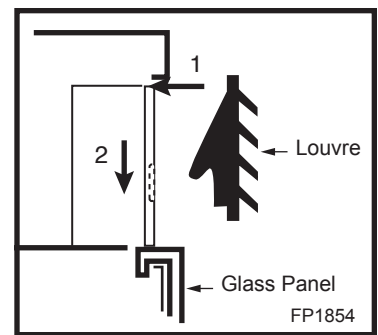

Fig. 3 Install louvre.

3. Install the two (2) pivot brackets to the bottom of the fireplace and secure with screws provided. (Fig. 4)