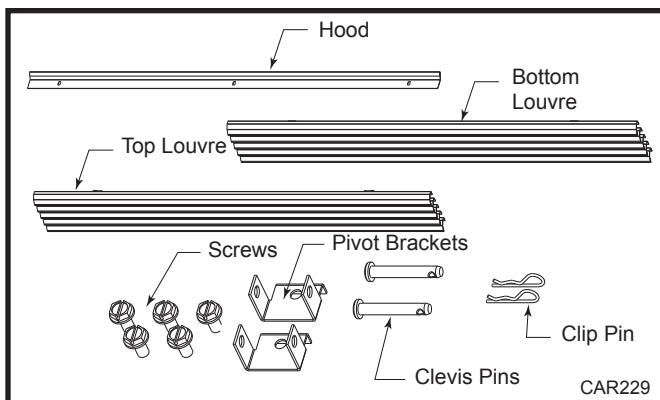

### Check Carton Contents

Compare shipping carton contents in Figure 1 with actual parts received for the model trim kit purchased. If any parts are missing or damaged, contact your dealer before starting installation.

#### Contents

Installation Instructions

Hood

Bottom Louvre Assembly

Top Louvre Assembly

Bolt Bag: 5 screws, 2 pivot brackets, 2 clevis pins, 2 clips

**Fig. 1** Carton contents.

### Installation Instructions

1. Install the hood to the fireplace with three (3) screws provided. Align the slots on the hood with the holes in the top opening of the fireplace and secure with screws. (Fig. 2)