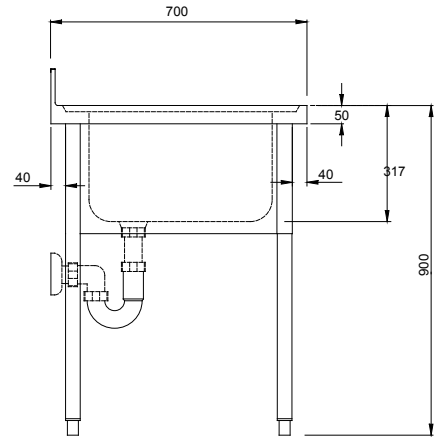

## RANGE COMPOSITION

The range consists of 2 sinks on legs for undercounter dishwashers, 1800 mm in length and with double bowl. Sink units are ideal for washing and cleaning. These models are ideal to be placed in conjunction with the undercounter dishwasher.

# 1800 mm

## FUNCTIONAL AND CONSTRUCTION FEATURES

- ◆ The 50 mm high worktop in 304 AISI stainless steel, 10/10 in thickness, incorporates a layer of 18 mm sound deadening material, has upturned edges to protect the kitchen worker.
- ◆ Sink bowl in 304 AISI stainless steel, supplied as standard with an overflow pipe and a drain hole.
- ◆ Rear splashback with 8 mm rounded corner, 100 mm in height and 13 mm deep.
- ◆ Accessories available on request: tap unit, false bowl bottom, single or double syphons.
- ◆ All models comply with the more strict international standards as far as hygiene and cleanability are concerned.

TECHNICAL DATA		
CHARACTERISTICS	MODELS	
	LR2SP 132368	LR2DP 132369
External dimensions - mm		
width	1800	1800
depth	700	700
height	1000	1000
Worktop thickness - mm	50	50
Upstand dimensions - mm		
height	100	100
depth	13	13
radius	R=8	R=8
Bowls - n.	2	2
Bowl dimensions (wxdxh) - mm	500x500xH300	500x500xH300
Net weight - kg.	80	80
Left hand drainer	●	
Right hand drainer		●