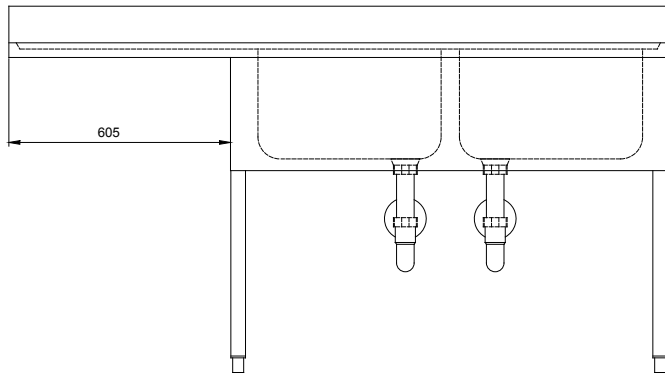

## RANGE COMPOSITION

The range consists of 2 sinks on legs for undercounter dishwashers, 1800 mm in length and with double bowl. Sink units are ideal for washing and cleaning. These models are ideal to be placed in conjunction with the undercounter dishwasher.

# 1800 mm

## FUNCTIONAL AND CONSTRUCTION FEATURES

- ◆ The 50 mm high worktop in 304 AISI stainless steel, 10/10 in thickness, incorporates a layer of 18 mm sound deadening material, has upturned edges to protect the kitchen worker.
- ◆ Sink bowl in 304 AISI stainless steel, supplied as standard with an overflow pipe and a drain hole.
- ◆ Rear splashback with 8 mm rounded corner, 100 mm in height and 13 mm deep.
- ◆ Accessories available on request: tap unit, false bowl bottom, single or double syphons.
- ◆ All models comply with the more strict international standards as far as hygiene and cleanability are concerned.

TECHNICAL DATA		
CHARACTERISTICS	MODELS	
	LR2SP 132368	LR2DP 132369
External dimensions - mm		
width	1800	1800
depth	700	700
height	1000	1000
Worktop thickness - mm	50	50
Upstand dimensions - mm		
height	100	100
depth	13	13
radius	R=8	R=8
Bowls - n.	2	2
Bowl dimensions (wxdxh) - mm	500x500xH300	500x500xH300
Net weight - kg.	80	80
Left hand drainer	●	
Right hand drainer		●