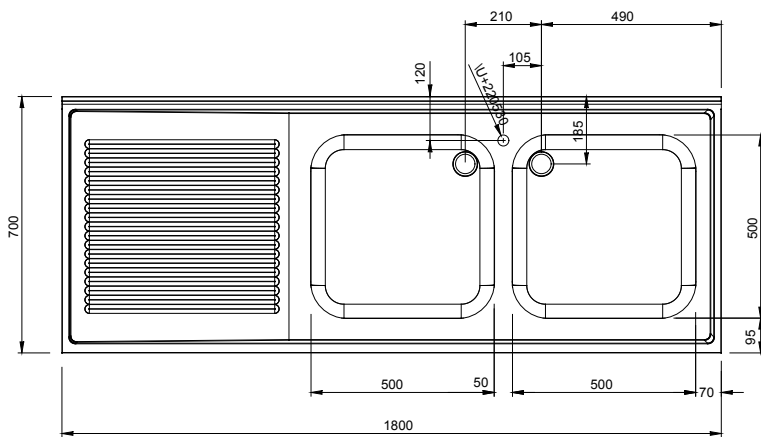

## RANGE COMPOSITION

The range consists of 2 sinks on legs for undercounter dishwashers, 1800 mm in length and with double bowl. Sink units are ideal for washing and cleaning. These models are ideal to be placed in conjunction with the undercounter dishwasher.

# 1800 mm

## FUNCTIONAL AND CONSTRUCTION FEATURES

- ◆ The 50 mm high worktop in 304 AISI stainless steel, 10/10 in thickness, incorporates a layer of 18 mm sound deadening material, has upturned edges to protect the kitchen worker.
- ◆ Sink bowl in 304 AISI stainless steel, supplied as standard with an overflow pipe and a drain hole.
- ◆ Rear splashback with 8 mm rounded corner, 100 mm in height and 13 mm deep.
- ◆ Accessories available on request: tap unit, false bowl bottom, single or double syphons.
- ◆ All models comply with the more strict international standards as far as hygiene and cleanability are concerned.

TECHNICAL DATA		
CHARACTERISTICS	MODELS	
	LR2SP 132368	LR2DP 132369
External dimensions - mm		
width	1800	1800
depth	700	700
height	1000	1000
Worktop thickness - mm	50	50
Upstand dimensions - mm		
height	100	100
depth	13	13
radius	R=8	R=8
Bowls - n.	2	2
Bowl dimensions (wxdxh) - mm	500x500xH300	500x500xH300
Net weight - kg.	80	80
Left hand drainer	●	
Right hand drainer		●