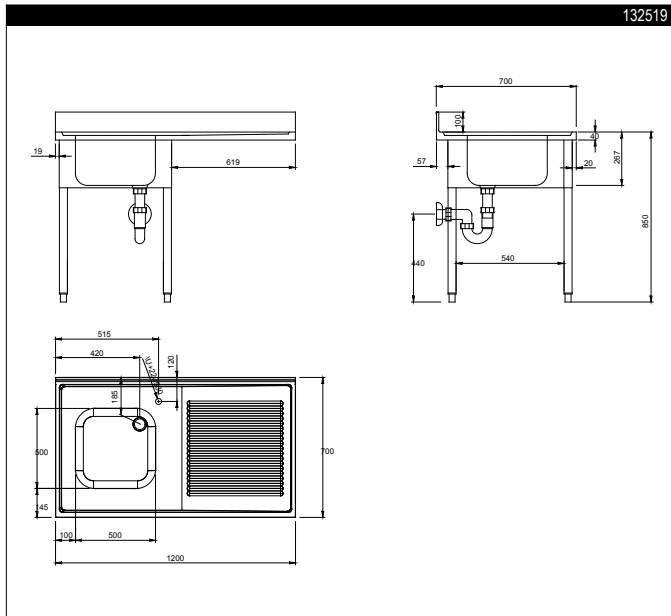

RANGE COMPOSITION

The range consists of 4 single bowl sink units for dishwashers, ranging from 1200 to 1400 mm in length.

1200/1400 mm

ECO SINK UNIT FOR DISHWASHER - 1 BOWL **ZANUSSI** PROFESSIONAL

FUNCTIONAL AND CONSTRUCTION FEATURES

- ◆ Work top 700 mm in depth, 40 mm in height and constructed in 304 AISI.
- ◆ 40x40 mm adjustable feet in 304 AISI stainless steel.
- ◆ 100 mm upstand.
- ◆ Handles are built directly into the sliding and hinged doors.
- ◆ Sink 500x500 mm.

TECHNICAL DATA				
CHARACTERISTICS	MODELS			
	SLG12D 132519	SLG12S 132521	SLG14D 132523	SLG14S 132525
External dimensions - mm				
width	1200	1200	1400	1400
depth	700	700	700	700
height	850	850	850	850
Upstand dimensions - mm				
height	100	100	100	100
depth	13	13	13	13
radius	90°	90°	90°	90°
Bowls - n.	1	1	1	1
Bowl dimensions (wxdxh) - mm	500x500xH250	500x500xH250	500x500xH250	500x500xH250
Net weight - kg.	55	60	60	65

LEGEND

	SLG12D 132519	SLG12S 132521	SLG14D 132523	SLG14S 132525
A - Hot water inlet	3/4"	3/4"	3/4"	3/4"
B - Cold water inlet	3/4"	3/4"	3/4"	3/4"
C - Water drain	1 1/2"	1 1/2"	1 1/2"	1 1/2"

OPTIONAL ACCESSORIES