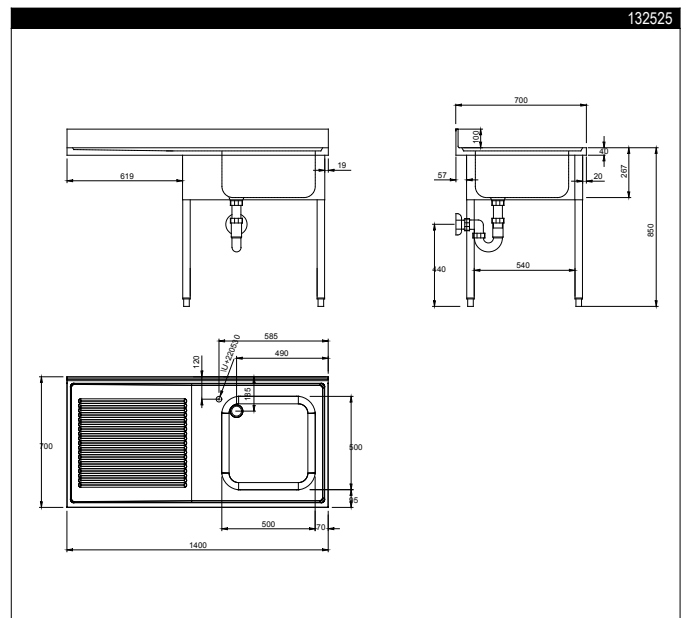

RANGE COMPOSITION

The range consists of 4 single bowl sink units for dishwashers, ranging from 1200 to 1400 mm in length.

1200/1400 mm

ECO SINK UNIT FOR DISHWASHER - 1 BOWL **ZANUSSI** PROFESSIONAL

FUNCTIONAL AND CONSTRUCTION FEATURES

- ◆ Work top 700 mm in depth, 40 mm in height and constructed in 304 AISI.
- ◆ 40x40 mm adjustable feet in 304 AISI stainless steel.
- ◆ 100 mm upstand.
- ◆ Handles are built directly into the sliding and hinged doors.
- ◆ Sink 500x500 mm.

TECHNICAL DATA				
CHARACTERISTICS	MODELS			
	SLG12D 132519	SLG12S 132521	SLG14D 132523	SLG14S 132525
External dimensions - mm				
width	1200	1200	1400	1400
depth	700	700	700	700
height	850	850	850	850
Upstand dimensions - mm				
height	100	100	100	100
depth	13	13	13	13
radius	90°	90°	90°	90°
Bowls - n.	1	1	1	1
Bowl dimensions (wxdxh) - mm	500x500xH250	500x500xH250	500x500xH250	500x500xH250
Net weight - kg.	55	60	60	65

LEGEND

	SLG12D 132519	SLG12S 132521	SLG14D 132523	SLG14S 132525
A - Hot water inlet	3/4"	3/4"	3/4"	3/4"
B - Cold water inlet	3/4"	3/4"	3/4"	3/4"
C - Water drain	1 1/2"	1 1/2"	1 1/2"	1 1/2"

OPTIONAL ACCESSORIES