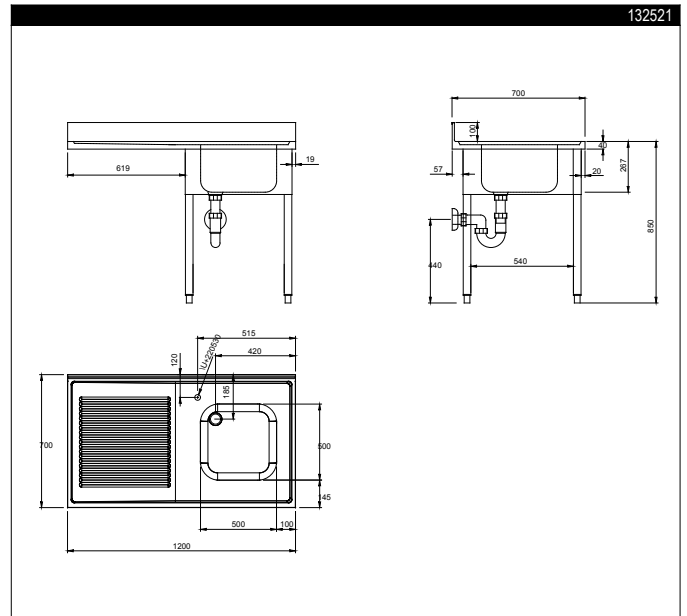

RANGE COMPOSITION

The range consists of 4 single bowl sink units for dishwashers, ranging from 1200 to 1400 mm in length.

1200/1400 mm

ECO SINK UNIT FOR DISHWASHER - 1 BOWL **ZANUSSI** PROFESSIONAL

FUNCTIONAL AND CONSTRUCTION FEATURES

- ◆ Work top 700 mm in depth, 40 mm in height and constructed in 304 AISI.
- ◆ 40x40 mm adjustable feet in 304 AISI stainless steel.
- ◆ 100 mm upstand.
- ◆ Handles are built directly into the sliding and hinged doors.
- ◆ Sink 500x500 mm.

TECHNICAL DATA				
CHARACTERISTICS	MODELS			
	SLG12D 132519	SLG12S 132521	SLG14D 132523	SLG14S 132525
External dimensions - mm				
width	1200	1200	1400	1400
depth	700	700	700	700
height	850	850	850	850
Upstand dimensions - mm				
height	100	100	100	100
depth	13	13	13	13
radius	90°	90°	90°	90°
Bowls - n.	1	1	1	1
Bowl dimensions (wxdxh) - mm	500x500xH250	500x500xH250	500x500xH250	500x500xH250
Net weight - kg.	55	60	60	65

LEGEND

	SLG12D 132519	SLG12S 132521	SLG14D 132523	SLG14S 132525
A - Hot water inlet	3/4"	3/4"	3/4"	3/4"
B - Cold water inlet	3/4"	3/4"	3/4"	3/4"
C - Water drain	1 1/2"	1 1/2"	1 1/2"	1 1/2"

OPTIONAL ACCESSORIES