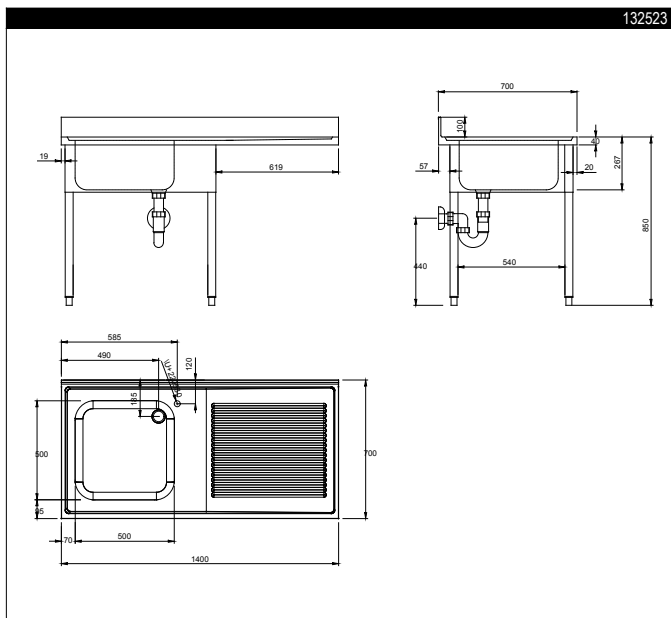

RANGE COMPOSITION

The range consists of 4 single bowl sink units for dishwashers, ranging from 1200 to 1400 mm in length.

1200/1400 mm

ECO SINK UNIT FOR DISHWASHER - 1 BOWL **ZANUSSI** PROFESSIONAL

FUNCTIONAL AND CONSTRUCTION FEATURES

- ◆ Work top 700 mm in depth, 40 mm in height and constructed in 304 AISI.
- ◆ 40x40 mm adjustable feet in 304 AISI stainless steel.
- ◆ 100 mm upstand.
- ◆ Handles are built directly into the sliding and hinged doors.
- ◆ Sink 500x500 mm.

TECHNICAL DATA				
CHARACTERISTICS	MODELS			
	SLG12D 132519	SLG12S 132521	SLG14D 132523	SLG14S 132525
External dimensions - mm				
width	1200	1200	1400	1400
depth	700	700	700	700
height	850	850	850	850
Upstand dimensions - mm				
height	100	100	100	100
depth	13	13	13	13
radius	90°	90°	90°	90°
Bowls - n.	1	1	1	1
Bowl dimensions (wxdxh) - mm	500x500xH250	500x500xH250	500x500xH250	500x500xH250
Net weight - kg.	55	60	60	65

LEGEND

	SLG12D 132519	SLG12S 132521	SLG14D 132523	SLG14S 132525
A - Hot water inlet	3/4"	3/4"	3/4"	3/4"
B - Cold water inlet	3/4"	3/4"	3/4"	3/4"
C - Water drain	1 1/2"	1 1/2"	1 1/2"	1 1/2"

OPTIONAL ACCESSORIES