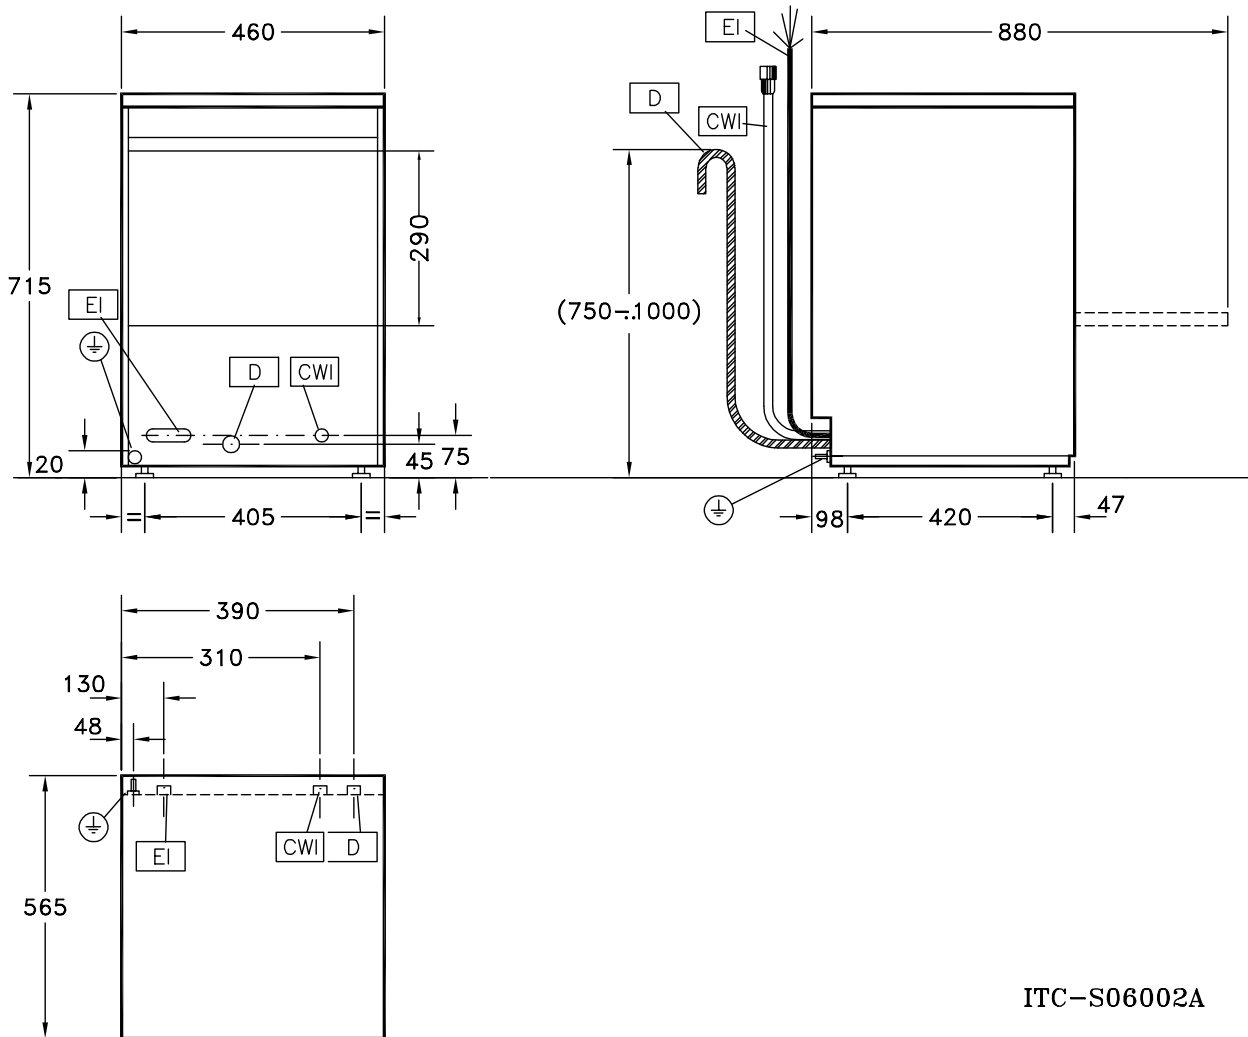

TECHNICAL DATA CHARACTERISTICS	MODELS	
	NGW 402070	NGWDPDD 402071
Water supply		
temperature - °C	10	10
hardness - °f	7-14	7-14
Drain pump		●
Detergent dispenser		●
N° of cycles	1	1
Duration cycles - sec.	120	120
Basket capacity/h	30	30
External dimensions - mm		
width	460	460
depth	565	565
height	715	715
Cell dimensions - mm		
width	400	400
depth	400	400
height	290	290
Washing cycle		
temperature - °C	55-65	55-65
tank capacity - lt.	6	6
power pump - kW	0.3	0.3
electrical elements - kW	0.8	0.8
Hot rinse cycle		
duration - sec.	16	16
temperature during rinse - °C	80-90	80-90
water consumption - lt./cycle	2.3	2.3
Boiler capacity - lt.	5	5
Boiler elements - kW	3	2
Power - kW		
total power	3.3	2.3
Noise level - dBA	<61	<61
Net weight - kg.	37	37
Supply voltage	230 V, 1N, 50	230 V, 1N, 50
INCLUDED ACCESSORIES		
BASKET FOR GLASSES-395X395X100 MM	1	1

www.zanussiprofessional.com

ITC-S06002

LEGEND

	NGW 402070
CWI - Cold water inlet	G 3/4"
D - Water drain	22mm
EI - Electrical connection	230 V, 1N, 50

www.zanussiprofessional.com

ITC-S06002A

LEGEND

	NGWDPDD 402071
CWI - Cold water inlet	G 3/4"
D - Water drain	27mm
EI - Electrical connection	230 V, 1N, 50