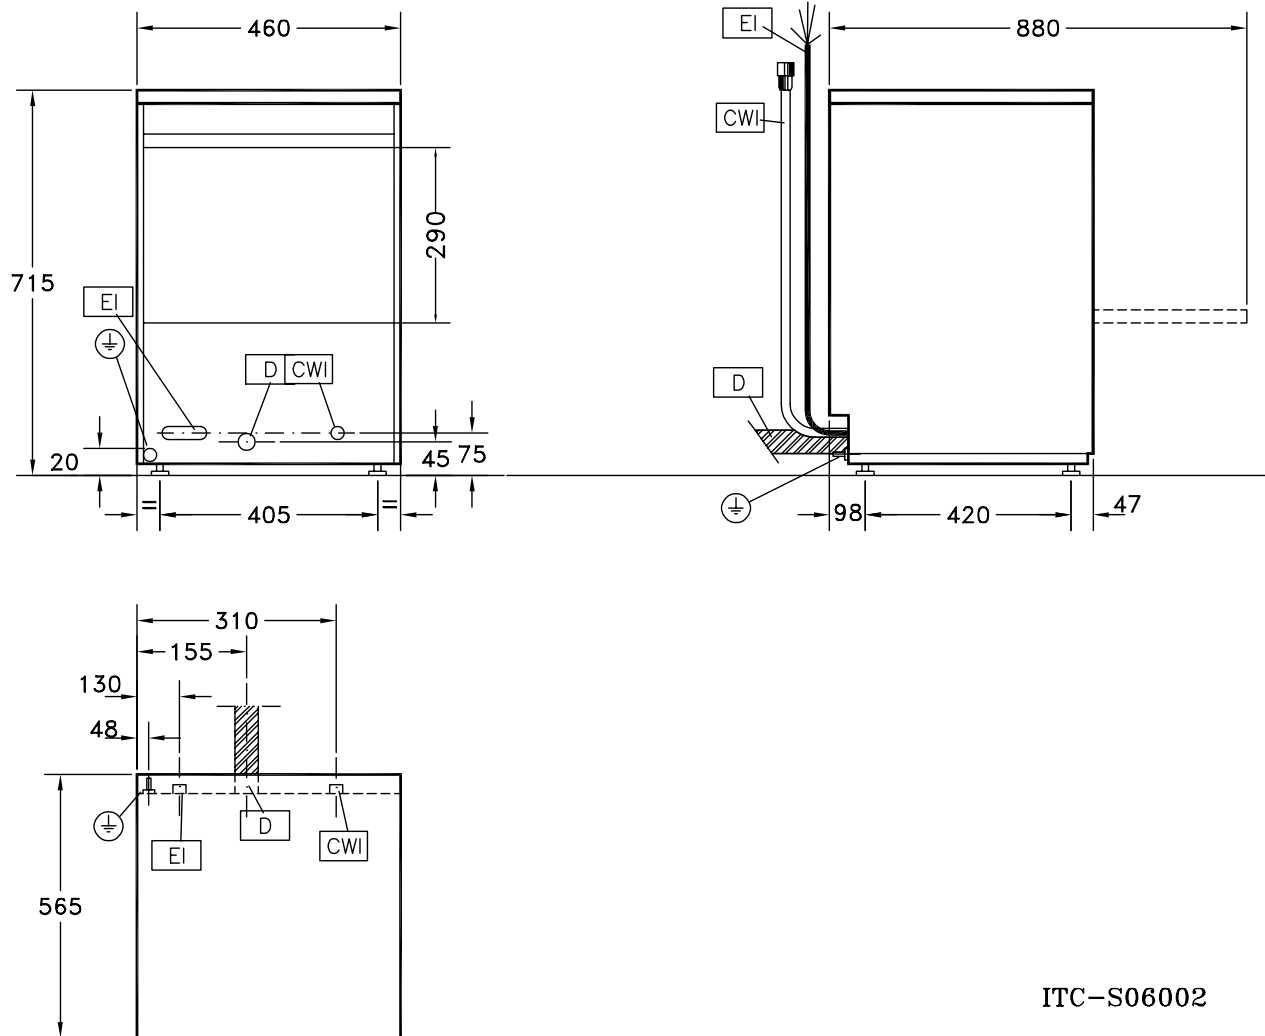

ITC-S06002

LEGEND

	NGW 402070
CWI - Cold water inlet	G 3/4"
D - Water drain	22mm
EI - Electrical connection	230 V, 1N, 50