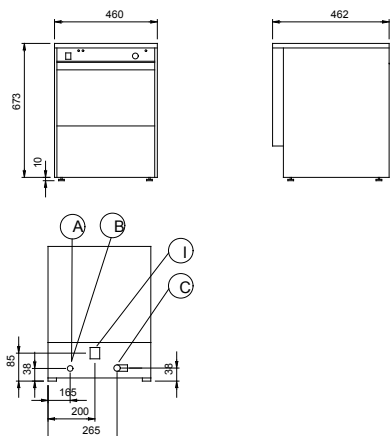

LEGEND

	LB35QD 727039
B - Cold water inlet	G 3/4"
C - Water drain	25mm
I - Electrical connection	230 V, 1N, 50

www.zanussiprofessional.com