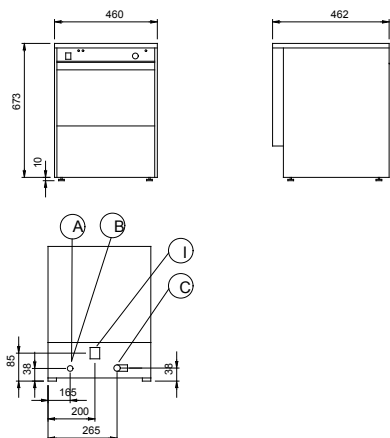

## LEGEND

	LB35Q 727038
B - Cold water inlet	G 3/4"
C - Water drain	25mm
I - Electrical connection	230 V, 1N, 50

[www.zanussiprofessional.com](http://www.zanussiprofessional.com)

## LEGEND

	<b>LB35QD</b> <b>727039</b>
B - Cold water inlet	G 3/4"
C - Water drain	25mm
I - Electrical connection	230 V, 1N, 50

[www.zanussiprofessional.com](http://www.zanussiprofessional.com)