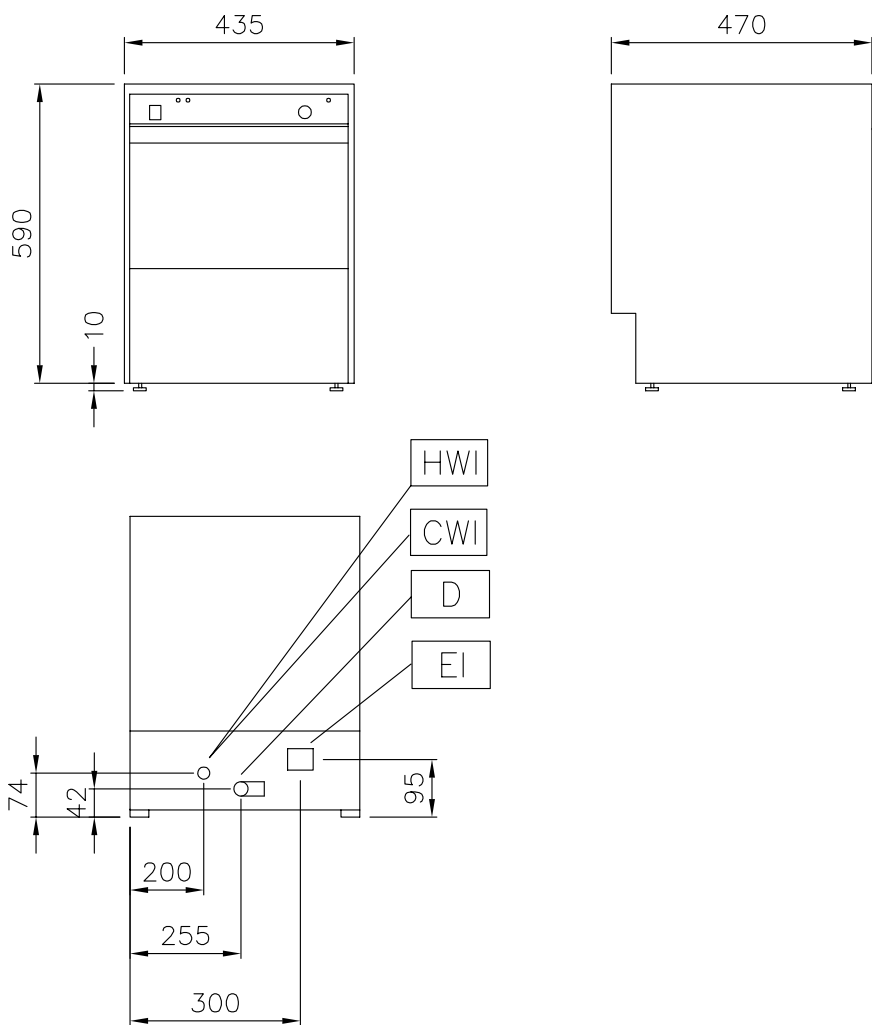

LEGEND

	LB35CQ 727034
CWI - Cold water inlet	G 3/4"
D - Water drain	25mm
EI - Electrical connection	230 V, 1N, 50