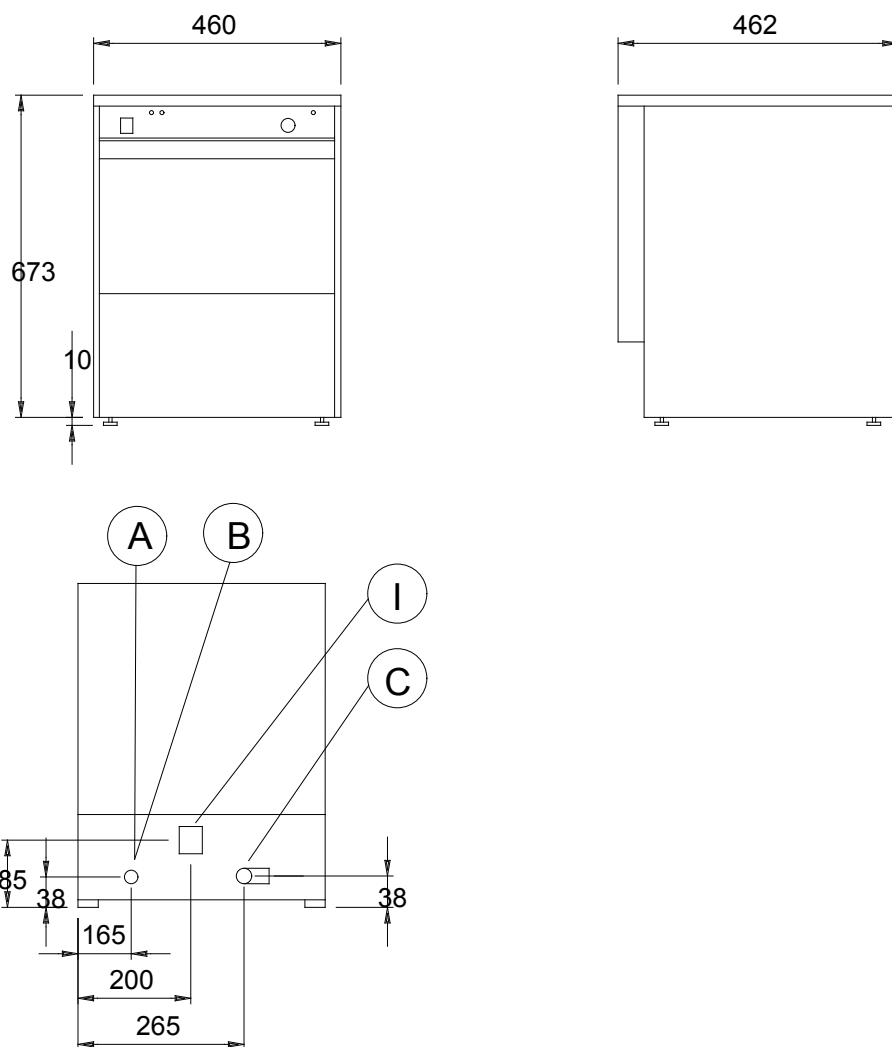

\* Declared actual cycle duration times can extend when water supply temperature is lower than indicated

TECHNICAL DATA CHARACTERISTICS	MODELS			
	LB35CQ 727034	LB35Q 727038	LB35QD 727039	LB35QDD 727040
Water supply temperature - °C	10	10	10	10
hardness - °f	7-14	7-14	7-14	7-14
Drain pump			●	●
Detergent dispenser			●	●
N° of cycles	1	1	1	1
Duration cycles - sec.	120	120	120	120
Basket capacity/h	30	30	30	30
External dimensions - mm				
width	435	460	460	460
depth	470	467	467	467
height	600	670	670	670
Cell dimensions - mm				
height	200	220	220	220
Washing cycle				
temperature - °C	55-65	55-65	55-65	55-65
tank capacity - lt.	8	9.5	9.5	9.5
power pump - kW	0.08	0.2	0.2	0.2
electrical elements - kW	2	2	2	2
Hot rinse cycle				
duration - sec.	15	15	15	15
temperature during rinse - °C	80-90	80-90	80-90	80-90
water consumption - lt./cycle	2	2	2	2
Boiler capacity - lt.	2.5	3.25	3.25	3.25
Boiler elements - kW	2.4	2.4	2.4	2.4
Power - kW				
total power	2.5	2.6	2.6	2.6
Noise level - dBA	58	58	58	58
Net weight - kg.	32	36	36	36
Supply voltage	230 V, 1N, 50	230 V, 1N, 50	230 V, 1N, 50	230 V, 1N, 50
INCLUDED ACCESSORIES				
RECT.CUTLERY HOLDER(55X130X100H)-2 COMP.	1	1	1	1
SQ. BASKET 350X350MM INCL.BOTTOM H=120MM			1	1
SQUARE BASKET 350X350 MM (H. 120 MM)	1	1		

[www.zanussiprofessional.com](http://www.zanussiprofessional.com)

LEGEND

	LB35CQ 727034
CWI - Cold water inlet	G 3/4"
D - Water drain	25mm
EI - Electrical connection	230 V, 1N, 50

www.zanussiprofessional.com

## LEGEND

	LB35Q 727038
B - Cold water inlet	G 3/4"
C - Water drain	25mm
I - Electrical connection	230 V, 1N, 50

[www.zanussiprofessional.com](http://www.zanussiprofessional.com)