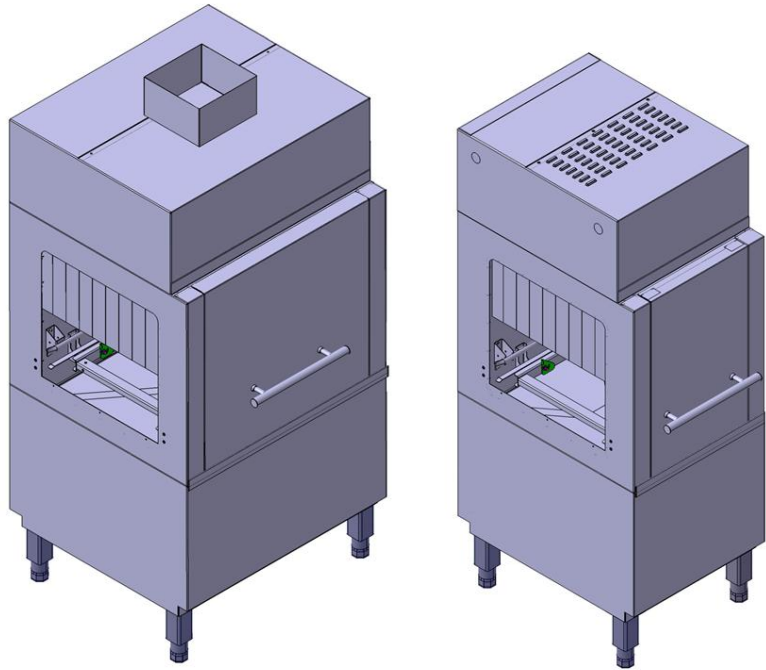

RANGE COMPOSITION

The Zanussi Dishwashing range is produced for customers with the highest conceivable demands in efficiency, economy and ergonomics dishwashing operation. The product range comprises glasswashers, undercounter dishwashers, hood type dishwashers, rack type dishwashers and pot and pan washers. The Air-Drying Tunnels complete the rack type dishwashing range.

864500

864510

AIR DRYING TUNNEL FOR RTM

RACK TYPE DISHWASHERS **ZANUSSI** PROFESSIONAL

FUNCTIONAL AND CONSTRUCTION FEATURES

- ◆ It is designed to be placed on any Zanussi modular (RTM) rack type dishwasher.
- ◆ The air drying tunnel is available in two versions: 900mm for machines faster than 165 rack/hour and 600mm suited for machines slower than 165 rack/hour.
- ◆ The feeding system from the dishwasher and the curve will automatically move the racks through the Air-Drying Tunnel.
- ◆ The drying zone removes every trace of water from the crockery, through a high powered fan that extracts dry air from outside, providing dry plates at a low temperature.

- ◆ The automatic start/stop function switches off the machine when not in use, to save energy.
- ◆ Electronically controlled to optimize the drying results.
- ◆ The hygienic design provides easy cleaning through a door that gives full accessibility to the interior of the tunnel.
- ◆ 304 AISI stainless steel front, side and top panels.
- ◆ Developed and produced in an ISO 9001 and ISO 14001 certified factory.
- ◆ CFC free packaging.

TECHNICAL DATA				
CHARACTERISTICS	MODELS			
	ADTLERMD 864500	ADTLELMD 864501	ADTERMD 864510	ADTELMD 864511
Power supply	Electric	Electric	Electric	Electric
Feeding direction	from Right to Left	from Left to Right	from Right to Left	from Left to Right
External dimensions - mm				
width	900	900	600	600
depth	884	884	884	884
height	1922	1922	1771	1771
Power - kW				
electric	9.4	9.4	8.5	8.5