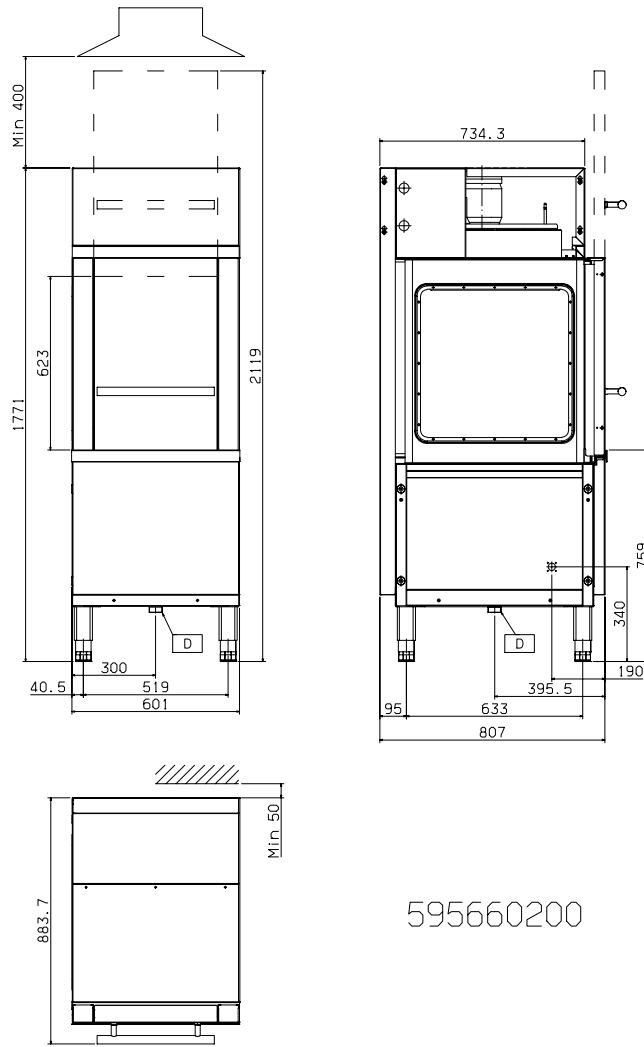

595660200

LEGEND

	ADTERMD 864510	ADTELM D 864511
D - Water drain	G 1 1/2"	G 1 1/2"
EI - Electrical connection	400 V, 3N, 50/60	400 V, 3N, 50/60