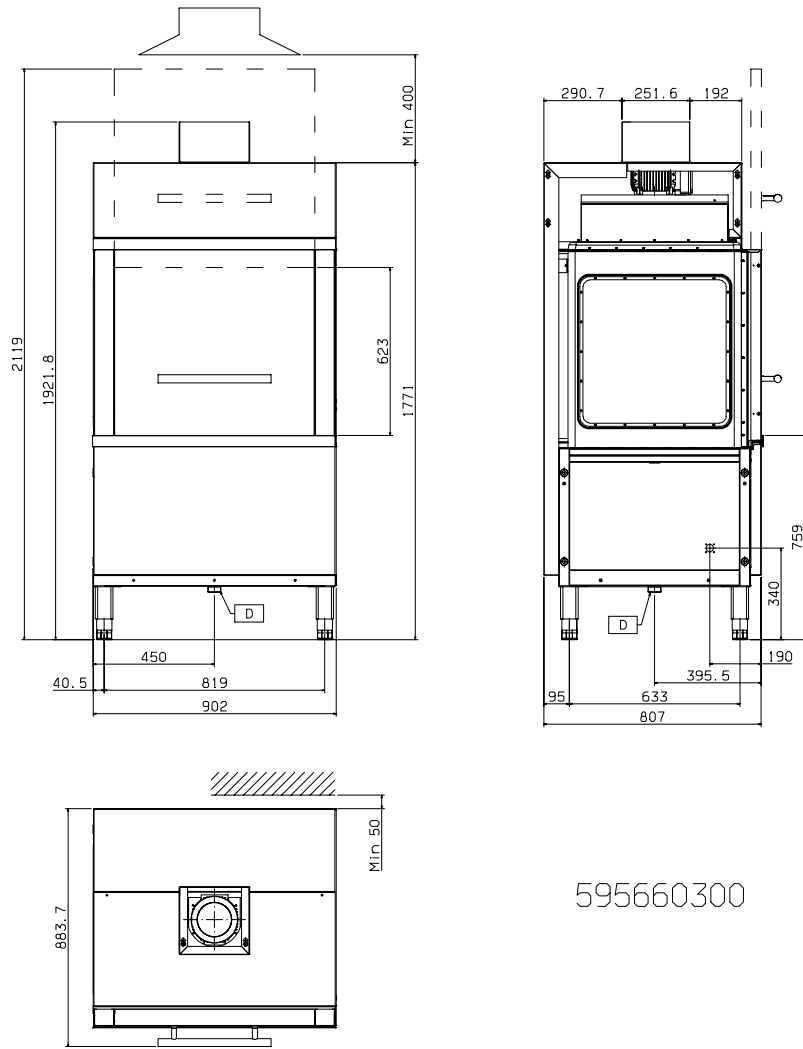

595660300

LEGEND

	ADTLERMD 864500	ADTLELMD 864501
D - Water drain	G 1 1/2"	G 1 1/2"
EI - Electrical connection	400 V, 3N, 50/60	400 V, 3N, 50/60