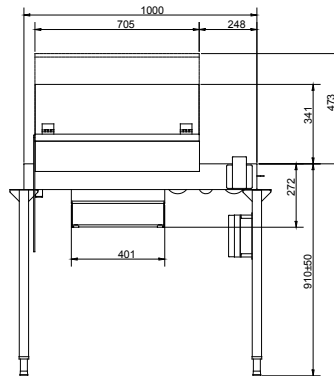

ST0 45 38-40

LEGEND

	HSCRDL 865152	HSCRDR 865153
I - Electrical connection	400 V, 3N, 50/60	400 V, 3N, 50/60

OPTIONAL ACCESSORIES

ACCESSORIES	MODELS	
	HSCRDL 865152	HSCRDR 865153
EMPTY TRAY INDICATION DEVICE(ELECTRONIC)	865154	865154