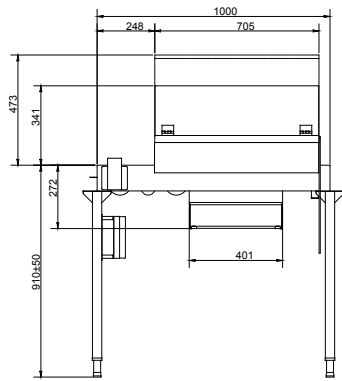

- ◆ 98% recyclable by weight.
- ◆ CFC free packaging.
- ◆ Developed and produced in ISO 9001 certified factory.

TECHNICAL DATA		
CHARACTERISTICS	MODELS	
	HSCRDL 865152	HSCRDR 865153
External dimensions - mm		
width	1000	1000
depth	668	668
height	1045	1045
Basin material	304 AISI	304 AISI
Power - kW		
installed-electric	0.3	1.5
Control Knob	Emergency stop	Emergency stop
Max. speed, m/min		
Net weight - kg.	40	40