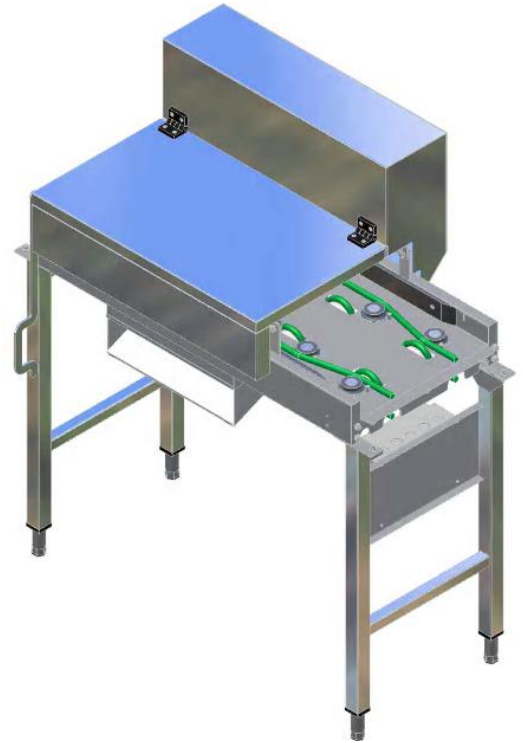

RANGE COMPOSITION

Some Zanussi dishwasher models can perform to their full potential, if combined with the Zanussi Handling System range. The modular system allows to design ergonomic and reliable solutions to handle, transport and sort kitchenware, obtaining the most effective flow in the dishwashing room. The wide range contains cord conveyors for trays, manual, motorized and dishwasher driven sorting tables and a variety of roller, slide and cord conveyors for baskets.

CUTLERY REMOVING DEVICE

HANDLING SYSTEM for RACK TYPE DW **ZANUSSI** PROFESSIONAL

FUNCTIONAL AND CONSTRUCTION FEATURES

- ◆ Prearranged for Zanussi tray conveyor system.
- ◆ The cutlery remover removes automatically cutlery from the tray, by means of rotating brushes.
- ◆ The unit has been designed to leave the cutlery in a cutlery trolley on the side of the conveyor (not included in the unit).
- ◆ All surfaces are smooth with polished finish
- ◆ Foldable hood to facilitate cleaning.
- ◆ Constructed in AISI 304 stainless steel.
- ◆ Foldable hood to facilitate maintenance.
- ◆ No magnets, no magnetic field around the unit.

- ◆ 98% recyclable by weight.
- ◆ CFC free packaging.
- ◆ Developed and produced in ISO 9001 certified factory.

TECHNICAL DATA		
CHARACTERISTICS	MODELS	
	HSCRDL 865152	HSCRDR 865153
External dimensions - mm		
width	1000	1000
depth	668	668
height	1045	1045
Basin material	304 AISI	304 AISI
Power - kW		
installed-electric	0.3	1.5
Control Knob	Emergency stop	Emergency stop
Max. speed, m/min		
Net weight - kg.	40	40