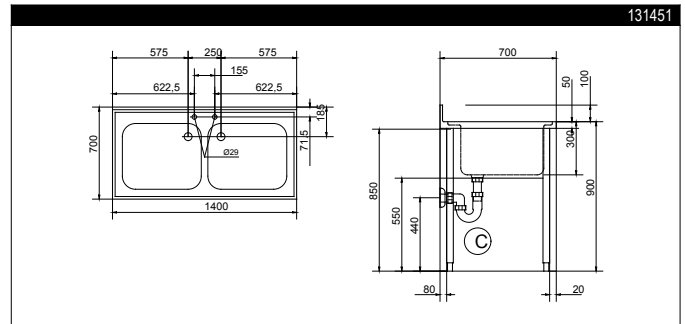

RANGE COMPOSITION

The range consists of 6 sinks, with all-round apron panelling, 1200, 1400, 1800 mm in length, and with two bowls.

LG1826SX-TAP

1200/1800 mm

HD DOUBLE BOWL SINKS ON LEGS **ZANUSSI** PROFESSIONAL

FUNCTIONAL AND CONSTRUCTION FEATURES

- ◆ Worktop in 12/10, 304 AISI stainless steel, 50 mm in thickness and with overflow rim along the top; the worktop has welded corners.
- ◆ Sink bowl in 304 AISI stainless steel.
- ◆ The bowls are seam welded and polished, the base is inclined towards the drain outlets. All bowls are supplied as standard with an overflow pipe and a drain hole.
- ◆ Rear splashback with 10 mm rounded corner, 100 mm in height and 13 mm deep.
- ◆ Round section legs and 50 mm Dia.

height-adjustable (-60 +10 mm) feet in 304 AISI stainless steel to guarantee perfect alignment with other food preparation equipment. For an easy installation legs are mounted (in case of external pipes or other connections) at 80 mm from the edge of table top; all-round apron panelling in 304 AISI stainless steel.

TECHNICAL DATA						
CHARACTERISTICS	MODELS					
	LG1225 131448	LG1426 131451	LG1826DX 131454	LG1826SX 131455	LR2D 131463	LR2S 131462
External dimensions - mm						
width	1200	1400	1800	1800	1800	1800
depth	700	700	700	700	700	700
height	900	900	900	900	900	900
Worktop thickness - mm	50	50	50	50	50	50
Upstand dimensions - mm						
height	100	100	100	100	100	100
depth	13	13	13	13	13	13
radius	R=10	R=10	R=10	R=10	R=10	R=10
Bowls - n.	2	2	2	2	2	2
Bowl dimensions (wxdxh) - mm	500x500xH300	600x500xH300	500x500xH300	500x500xH300	500x500xH300	500x500xH300
Net weight - kg.	42	46	51	51	80	80
Drainer position			Right	Left	Right	Left