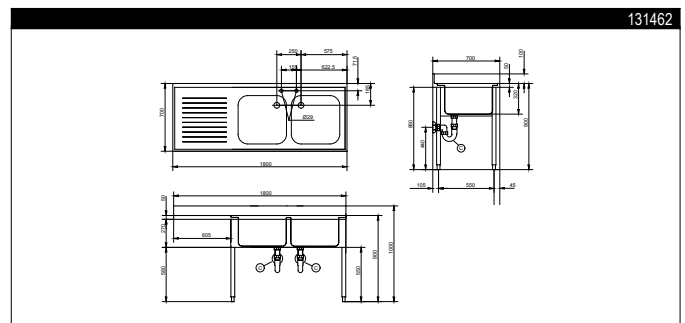

RANGE COMPOSITION

The range consists of 6 sinks, with all-round apron panelling, 1200, 1400, 1800 mm in length, and with two bowls.

LG1826SX-TAP

1200/1800 mm

HD DOUBLE BOWL SINKS ON LEGS **ZANUSSI** PROFESSIONAL

FUNCTIONAL AND CONSTRUCTION FEATURES

- ◆ Worktop in 12/10, 304 AISI stainless steel, 50 mm in thickness and with overflow rim along the top; the worktop has welded corners.
- ◆ Sink bowl in 304 AISI stainless steel.
- ◆ The bowls are seam welded and polished, the base is inclined towards the drain outlets. All bowls are supplied as standard with an overflow pipe and a drain hole.
- ◆ Rear splashback with 10 mm rounded corner, 100 mm in height and 13 mm deep.
- ◆ Round section legs and 50 mm Dia.

height-adjustable (-60 +10 mm) feet in 304 AISI stainless steel to guarantee perfect alignment with other food preparation equipment. For an easy installation legs are mounted (in case of external pipes or other connections) at 80 mm from the edge of table top; all-round apron panelling in 304 AISI stainless steel.

TECHNICAL DATA						
CHARACTERISTICS	MODELS					
	LG1225 131448	LG1426 131451	LG1826DX 131454	LG1826SX 131455	LR2D 131463	LR2S 131462
External dimensions - mm						
width	1200	1400	1800	1800	1800	1800
depth	700	700	700	700	700	700
height	900	900	900	900	900	900
Worktop thickness - mm	50	50	50	50	50	50
Upstand dimensions - mm						
height	100	100	100	100	100	100
depth	13	13	13	13	13	13
radius	R=10	R=10	R=10	R=10	R=10	R=10
Bowls - n.	2	2	2	2	2	2
Bowl dimensions (wxdxh) - mm	500x500xH300	600x500xH300	500x500xH300	500x500xH300	500x500xH300	500x500xH300
Net weight - kg.	42	46	51	51	80	80
Drainer position			Right	Left	Right	Left