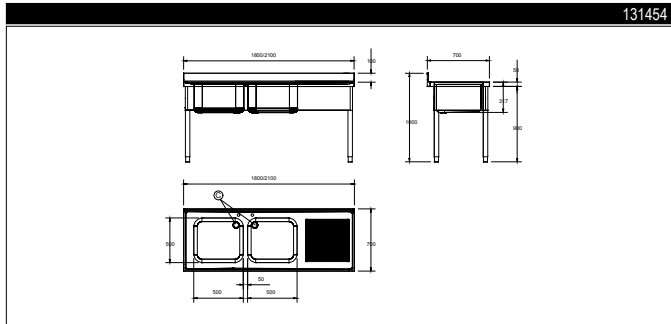

RANGE COMPOSITION

The range consists of 6 sinks, with all-round apron panelling, 1200, 1400, 1800 mm in length, and with two bowls.

LG1826SX-TAP

1200/1800 mm

HD DOUBLE BOWL SINKS ON LEGS **ZANUSSI** PROFESSIONAL

FUNCTIONAL AND CONSTRUCTION FEATURES

- ◆ Worktop in 12/10, 304 AISI stainless steel, 50 mm in thickness and with overflow rim along the top; the worktop has welded corners.
- ◆ Sink bowl in 304 AISI stainless steel.
- ◆ The bowls are seam welded and polished, the base is inclined towards the drain outlets. All bowls are supplied as standard with an overflow pipe and a drain hole.
- ◆ Rear splashback with 10 mm rounded corner, 100 mm in height and 13 mm deep.
- ◆ Round section legs and 50 mm Dia.

height-adjustable (-60 +10 mm) feet in 304 AISI stainless steel to guarantee perfect alignment with other food preparation equipment. For an easy installation legs are mounted (in case of external pipes or other connections) at 80 mm from the edge of table top; all-round apron panelling in 304 AISI stainless steel.

TECHNICAL DATA						
CHARACTERISTICS	MODELS					
	LG1225 131448	LG1426 131451	LG1826DX 131454	LG1826SX 131455	LR2D 131463	LR2S 131462
External dimensions - mm						
width	1200	1400	1800	1800	1800	1800
depth	700	700	700	700	700	700
height	900	900	900	900	900	900
Worktop thickness - mm	50	50	50	50	50	50
Upstand dimensions - mm						
height	100	100	100	100	100	100
depth	13	13	13	13	13	13
radius	R=10	R=10	R=10	R=10	R=10	R=10
Bowls - n.	2	2	2	2	2	2
Bowl dimensions (wxdxh) - mm	500x500xH300	600x500xH300	500x500xH300	500x500xH300	500x500xH300	500x500xH300
Net weight - kg.	42	46	51	51	80	80
Drainer position			Right	Left	Right	Left