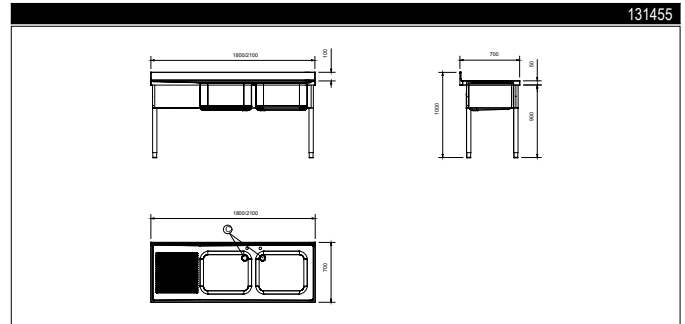

RANGE COMPOSITION

The range consists of 6 sinks, with all-round apron panelling, 1200, 1400, 1800 mm in length, and with two bowls.

LG1826SX-TAP

1200/1800 mm

HD DOUBLE BOWL SINKS ON LEGS **ZANUSSI** PROFESSIONAL

FUNCTIONAL AND CONSTRUCTION FEATURES

- ◆ Worktop in 12/10, 304 AISI stainless steel, 50 mm in thickness and with overflow rim along the top; the worktop has welded corners.
- ◆ Sink bowl in 304 AISI stainless steel.
- ◆ The bowls are seam welded and polished, the base is inclined towards the drain outlets. All bowls are supplied as standard with an overflow pipe and a drain hole.
- ◆ Rear splashback with 10 mm rounded corner, 100 mm in height and 13 mm deep.
- ◆ Round section legs and 50 mm Dia.

height-adjustable (-60 +10 mm) feet in 304 AISI stainless steel to guarantee perfect alignment with other food preparation equipment. For an easy installation legs are mounted (in case of external pipes or other connections) at 80 mm from the edge of table top; all-round apron panelling in 304 AISI stainless steel.

TECHNICAL DATA						
CHARACTERISTICS	MODELS					
	LG1225 131448	LG1426 131451	LG1826DX 131454	LG1826SX 131455	LR2D 131463	LR2S 131462
External dimensions - mm						
width	1200	1400	1800	1800	1800	1800
depth	700	700	700	700	700	700
height	900	900	900	900	900	900
Worktop thickness - mm	50	50	50	50	50	50
Upstand dimensions - mm						
height	100	100	100	100	100	100
depth	13	13	13	13	13	13
radius	R=10	R=10	R=10	R=10	R=10	R=10
Bowls - n.	2	2	2	2	2	2
Bowl dimensions (wxdxh) - mm	500x500xH300	600x500xH300	500x500xH300	500x500xH300	500x500xH300	500x500xH300
Net weight - kg.	42	46	51	51	80	80
Drainer position			Right	Left	Right	Left