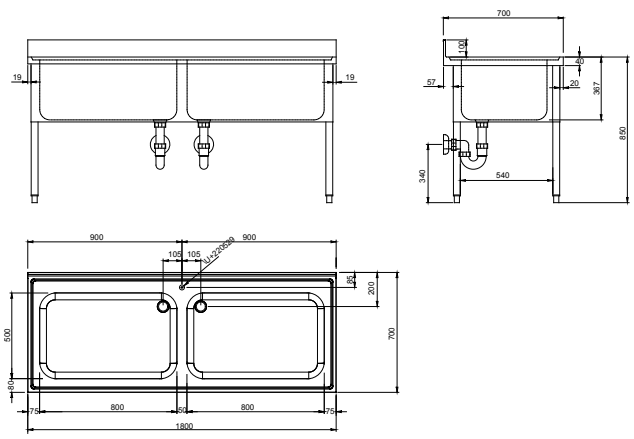

132543

132545

132547