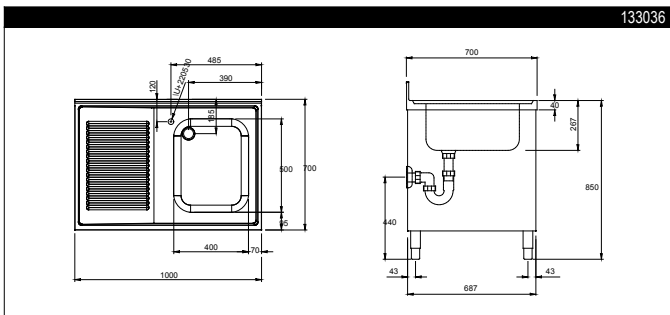

RANGE COMPOSITION

The range consists of 8 sinks with cupboard ranging from 700 to 1400 mm in length, with single bowl and sliding doors. Sink units are ideal for washing, cleaning and storage.

700/1400 mm

TECHNICAL DATA								
CHARACTERISTICS	MODELS							
	ML1B0717 133033	ML1B0817 133034	ML1S1017R 133035	ML1S1017L 133036	ML1S1217R 133037	ML1S1217L 133038	ML1S1417R 133039	ML1S1417L 133040
External dimensions - mm								
width	700	800	1000	1000	1200	1200	1400	1400
depth	700	700	700	700	700	700	700	700
height	950	950	950	950	950	950	950	950
Upstand dimensions - mm								
height	100	100	100	100	100	100	100	100
depth	13	13	13	13	13	13	13	13
radius	R=8	R=8	R=8	R=8	R=8	R=8	R=8	R=8
Bowls - n.	1	1	1	1	1	1	1	1
Bowl dimensions (wxdxh) - mm	500x500xH250	500x500xH250	400x500xH250	400x500xH250	500x500xH250	500x500xH250	500x500xH250	500x500xH250
Drainer position			Right	Left	Right	Left	Right	Left
Internal cupboard dimensions - mm								
width	610	710	910	910	1110	1110	1310	1310
depth	595	595	595	595	595	595	595	595
height	370	370	645	645	645	645	645	645
N° and type of door	1, Hinged	1, Hinged	2, Sliding	2, Sliding	2, Sliding	2, Sliding	2, Sliding	2, Sliding
Net weight - kg.	40	45	50	50	55	55	60	60
Left hand drainer				●		●		●
Right hand drainer			●		●		●	