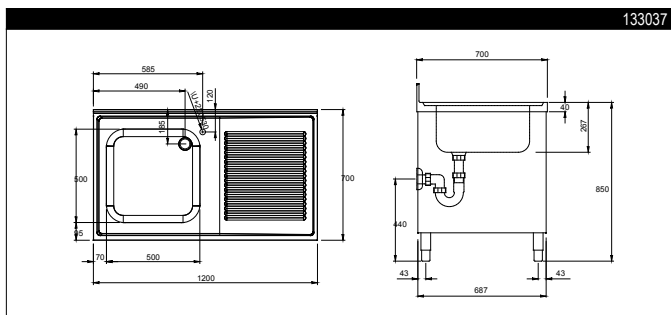

RANGE COMPOSITION

The range consists of 8 sinks with cupboard ranging from 700 to 1400 mm in length, with single bowl and sliding doors. Sink units are ideal for washing, cleaning and storage.

700/1400 mm

TECHNICAL DATA								
CHARACTERISTICS	MODELS							
	ML1B0717 133033	ML1B0817 133034	ML1S1017R 133035	ML1S1017L 133036	ML1S1217R 133037	ML1S1217L 133038	ML1S1417R 133039	ML1S1417L 133040
External dimensions - mm								
width	700	800	1000	1000	1200	1200	1400	1400
depth	700	700	700	700	700	700	700	700
height	950	950	950	950	950	950	950	950
Upstand dimensions - mm								
height	100	100	100	100	100	100	100	100
depth	13	13	13	13	13	13	13	13
radius	R=8	R=8	R=8	R=8	R=8	R=8	R=8	R=8
Bowls - n.	1	1	1	1	1	1	1	1
Bowl dimensions (wxdxh) - mm	500x500xH250	500x500xH250	400x500xH250	400x500xH250	500x500xH250	500x500xH250	500x500xH250	500x500xH250
Drainer position			Right	Left	Right	Left	Right	Left
Internal cupboard dimensions - mm								
width	610	710	910	910	1110	1110	1310	1310
depth	595	595	595	595	595	595	595	595
height	370	370	645	645	645	645	645	645
N° and type of door	1, Hinged	1, Hinged	2, Sliding	2, Sliding	2, Sliding	2, Sliding	2, Sliding	2, Sliding
Net weight - kg.	40	45	50	50	55	55	60	60
Left hand drainer				●		●		●
Right hand drainer			●		●		●	