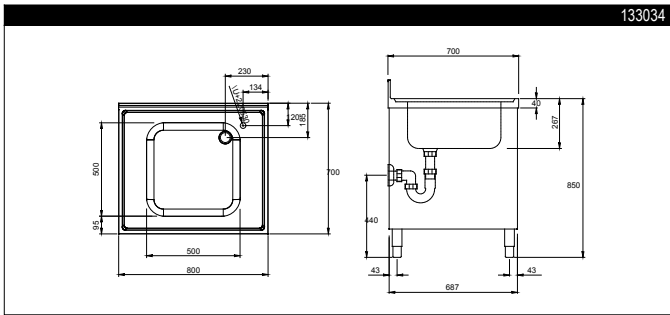

RANGE COMPOSITION

The range consists of 8 sinks with cupboard ranging from 700 to 1400 mm in length, with single bowl and sliding doors. Sink units are ideal for washing, cleaning and storage.

700/1400 mm

TECHNICAL DATA								
CHARACTERISTICS	MODELS							
	ML1B0717 133033	ML1B0817 133034	ML1S1017R 133035	ML1S1017L 133036	ML1S1217R 133037	ML1S1217L 133038	ML1S1417R 133039	ML1S1417L 133040
External dimensions - mm								
width	700	800	1000	1000	1200	1200	1400	1400
depth	700	700	700	700	700	700	700	700
height	950	950	950	950	950	950	950	950
Upstand dimensions - mm								
height	100	100	100	100	100	100	100	100
depth	13	13	13	13	13	13	13	13
radius	R=8	R=8	R=8	R=8	R=8	R=8	R=8	R=8
Bowls - n.	1	1	1	1	1	1	1	1
Bowl dimensions (wxdxh) - mm	500x500xH250	500x500xH250	400x500xH250	400x500xH250	500x500xH250	500x500xH250	500x500xH250	500x500xH250
Drainer position			Right	Left	Right	Left	Right	Left
Internal cupboard dimensions - mm								
width	610	710	910	910	1110	1110	1310	1310
depth	595	595	595	595	595	595	595	595
height	370	370	645	645	645	645	645	645
N° and type of door	1, Hinged	1, Hinged	2, Sliding	2, Sliding	2, Sliding	2, Sliding	2, Sliding	2, Sliding
Net weight - kg.	40	45	50	50	55	55	60	60
Left hand drainer				●		●		●
Right hand drainer			●		●		●	