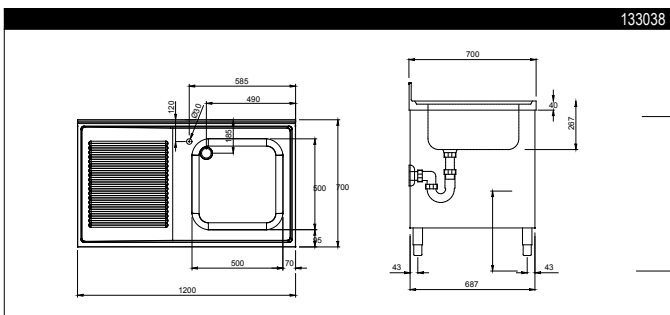

RANGE COMPOSITION

The range consists of 8 sinks with cupboard ranging from 700 to 1400 mm in length, with single bowl and sliding doors. Sink units are ideal for washing, cleaning and storage.

700/1400 mm

- ◆ Easy access to the cupboard interior on all lengths guaranteed by the use of only 2 doors.
- ◆ All panel edges are upturned to guarantee the safety of the kitchen worker.
- ◆ 150 mm high AISI 304 stainless steel feet, 52 mm in diameter, adjustable by -10/+40 mm.
- ◆ All models comply with the more strict international standards as far as hygiene and cleanability are concerned.

TECHNICAL DATA								
CHARACTERISTICS	MODELS							
	ML1B0717 133033	ML1B0817 133034	ML1S1017R 133035	ML1S1017L 133036	ML1S1217R 133037	ML1S1217L 133038	ML1S1417R 133039	ML1S1417L 133040
External dimensions - mm								
width	700	800	1000	1000	1200	1200	1400	1400
depth	700	700	700	700	700	700	700	700
height	950	950	950	950	950	950	950	950
Upstand dimensions - mm								
height	100	100	100	100	100	100	100	100
depth	13	13	13	13	13	13	13	13
radius	R=8	R=8	R=8	R=8	R=8	R=8	R=8	R=8
Bowls - n.	1	1	1	1	1	1	1	1
Bowl dimensions (wxdxh) - mm	500x500xH250	500x500xH250	400x500xH250	400x500xH250	500x500xH250	500x500xH250	500x500xH250	500x500xH250
Drainer position			Right	Left	Right	Left	Right	Left
Internal cupboard dimensions - mm								
width	610	710	910	910	1110	1110	1310	1310
depth	595	595	595	595	595	595	595	595
height	370	370	645	645	645	645	645	645
N° and type of door	1, Hinged	1, Hinged	2, Sliding	2, Sliding	2, Sliding	2, Sliding	2, Sliding	2, Sliding
Net weight - kg.	40	45	50	50	55	55	60	60
Left hand drainer				●		●		●
Right hand drainer			●		●		●	