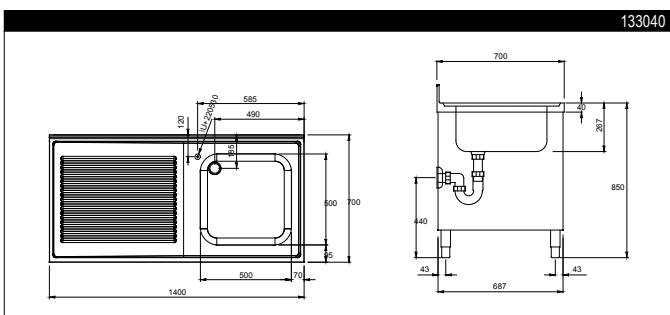

RANGE COMPOSITION

The range consists of 8 sinks with cupboard ranging from 700 to 1400 mm in length, with single bowl and sliding doors. Sink units are ideal for washing, cleaning and storage.

700/1400 mm

TECHNICAL DATA								
CHARACTERISTICS	MODELS							
	ML1B0717 133033	ML1B0817 133034	ML1S1017R 133035	ML1S1017L 133036	ML1S1217R 133037	ML1S1217L 133038	ML1S1417R 133039	ML1S1417L 133040
External dimensions - mm								
width	700	800	1000	1000	1200	1200	1400	1400
depth	700	700	700	700	700	700	700	700
height	950	950	950	950	950	950	950	950
Upstand dimensions - mm								
height	100	100	100	100	100	100	100	100
depth	13	13	13	13	13	13	13	13
radius	R=8	R=8	R=8	R=8	R=8	R=8	R=8	R=8
Bowls - n.	1	1	1	1	1	1	1	1
Bowl dimensions (wxdxh) - mm	500x500xH250	500x500xH250	400x500xH250	400x500xH250	500x500xH250	500x500xH250	500x500xH250	500x500xH250
Drainer position			Right	Left	Right	Left	Right	Left
Internal cupboard dimensions - mm								
width	610	710	910	910	1110	1110	1310	1310
depth	595	595	595	595	595	595	595	595
height	370	370	645	645	645	645	645	645
N° and type of door	1, Hinged	1, Hinged	2, Sliding	2, Sliding	2, Sliding	2, Sliding	2, Sliding	2, Sliding
Net weight - kg.	40	45	50	50	55	55	60	60
Left hand drainer				●		●		●
Right hand drainer			●		●		●	