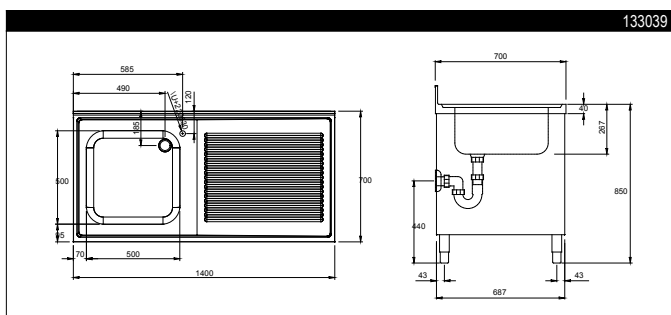

RANGE COMPOSITION

The range consists of 8 sinks with cupboard ranging from 700 to 1400 mm in length, with single bowl and sliding doors. Sink units are ideal for washing, cleaning and storage.

700/1400 mm

- ◆ Easy access to the cupboard interior on all lengths guaranteed by the use of only 2 doors.
- ◆ All panel edges are upturned to guarantee the safety of the kitchen worker.
- ◆ 150 mm high AISI 304 stainless steel feet, 52 mm in diameter, adjustable by -10/+40 mm.
- ◆ All models comply with the more strict international standards as far as hygiene and cleanability are concerned.

TECHNICAL DATA								
CHARACTERISTICS	MODELS							
	ML1B0717 133033	ML1B0817 133034	ML1S1017R 133035	ML1S1017L 133036	ML1S1217R 133037	ML1S1217L 133038	ML1S1417R 133039	ML1S1417L 133040
External dimensions - mm								
width	700	800	1000	1000	1200	1200	1400	1400
depth	700	700	700	700	700	700	700	700
height	950	950	950	950	950	950	950	950
Upstand dimensions - mm								
height	100	100	100	100	100	100	100	100
depth	13	13	13	13	13	13	13	13
radius	R=8	R=8	R=8	R=8	R=8	R=8	R=8	R=8
Bowls - n.	1	1	1	1	1	1	1	1
Bowl dimensions (wxdxh) - mm	500x500xH250	500x500xH250	400x500xH250	400x500xH250	500x500xH250	500x500xH250	500x500xH250	500x500xH250
Drainer position			Right	Left	Right	Left	Right	Left
Internal cupboard dimensions - mm								
width	610	710	910	910	1110	1110	1310	1310
depth	595	595	595	595	595	595	595	595
height	370	370	645	645	645	645	645	645
N° and type of door	1, Hinged	1, Hinged	2, Sliding	2, Sliding	2, Sliding	2, Sliding	2, Sliding	2, Sliding
Net weight - kg.	40	45	50	50	55	55	60	60
Left hand drainer				●		●		●
Right hand drainer			●		●		●	