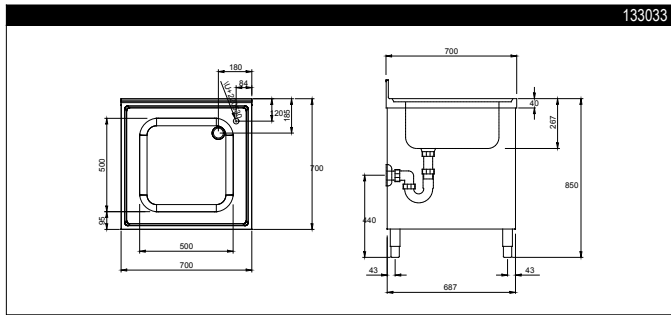

RANGE COMPOSITION

The range consists of 8 sinks with cupboard ranging from 700 to 1400 mm in length, with single bowl and sliding doors. Sink units are ideal for washing, cleaning and storage.

700/1400 mm

TECHNICAL DATA								
CHARACTERISTICS	MODELS							
	ML1B0717 133033	ML1B0817 133034	ML1S1017R 133035	ML1S1017L 133036	ML1S1217R 133037	ML1S1217L 133038	ML1S1417R 133039	ML1S1417L 133040
External dimensions - mm								
width	700	800	1000	1000	1200	1200	1400	1400
depth	700	700	700	700	700	700	700	700
height	950	950	950	950	950	950	950	950
Upstand dimensions - mm								
height	100	100	100	100	100	100	100	100
depth	13	13	13	13	13	13	13	13
radius	R=8	R=8	R=8	R=8	R=8	R=8	R=8	R=8
Bowls - n.	1	1	1	1	1	1	1	1
Bowl dimensions (wxdxh) - mm	500x500xH250	500x500xH250	400x500xH250	400x500xH250	500x500xH250	500x500xH250	500x500xH250	500x500xH250
Drainer position			Right	Left	Right	Left	Right	Left
Internal cupboard dimensions - mm								
width	610	710	910	910	1110	1110	1310	1310
depth	595	595	595	595	595	595	595	595
height	370	370	645	645	645	645	645	645
N° and type of door	1, Hinged	1, Hinged	2, Sliding	2, Sliding	2, Sliding	2, Sliding	2, Sliding	2, Sliding
Net weight - kg.	40	45	50	50	55	55	60	60
Left hand drainer				●		●		●
Right hand drainer			●		●		●	