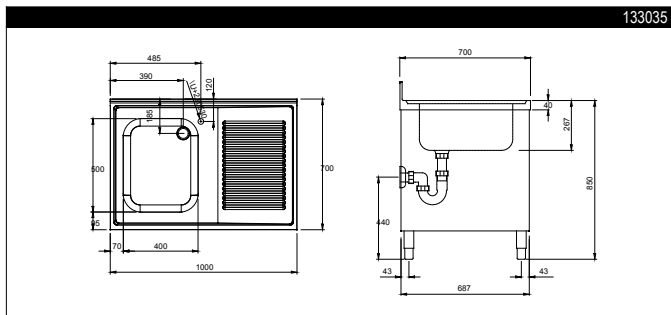

RANGE COMPOSITION

The range consists of 8 sinks with cupboard ranging from 700 to 1400 mm in length, with single bowl and sliding doors. Sink units are ideal for washing, cleaning and storage.

700/1400 mm

TECHNICAL DATA								
CHARACTERISTICS	MODELS							
	ML1B0717 133033	ML1B0817 133034	ML1S1017R 133035	ML1S1017L 133036	ML1S1217R 133037	ML1S1217L 133038	ML1S1417R 133039	ML1S1417L 133040
External dimensions - mm								
width	700	800	1000	1000	1200	1200	1400	1400
depth	700	700	700	700	700	700	700	700
height	950	950	950	950	950	950	950	950
Upstand dimensions - mm								
height	100	100	100	100	100	100	100	100
depth	13	13	13	13	13	13	13	13
radius	R=8	R=8	R=8	R=8	R=8	R=8	R=8	R=8
Bowls - n.	1	1	1	1	1	1	1	1
Bowl dimensions (wxdxh) - mm	500x500xH250	500x500xH250	400x500xH250	400x500xH250	500x500xH250	500x500xH250	500x500xH250	500x500xH250
Drainer position			Right	Left	Right	Left	Right	Left
Internal cupboard dimensions - mm								
width	610	710	910	910	1110	1110	1310	1310
depth	595	595	595	595	595	595	595	595
height	370	370	645	645	645	645	645	645
N° and type of door	1, Hinged	1, Hinged	2, Sliding	2, Sliding	2, Sliding	2, Sliding	2, Sliding	2, Sliding
Net weight - kg.	40	45	50	50	55	55	60	60
Left hand drainer				●		●		●
Right hand drainer			●		●		●	