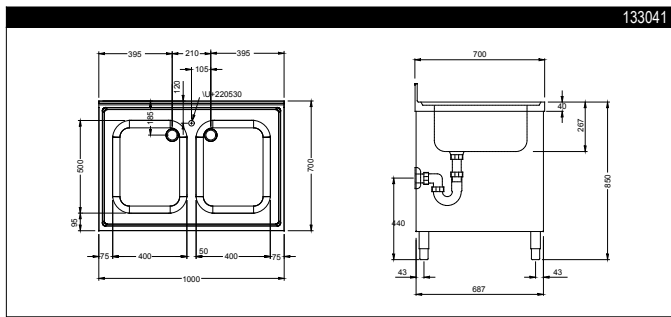

RANGE COMPOSITION

The range consists of 7 sinks with cupboard ranging from 1000 to 1800 mm in length, with two bowls and sliding doors. Sink units are ideal for washing, cleaning and storage.

133047

1000/1800 mm

100 mm high and 13 mm deep.

- ◆ Intermediate shelf in stainless steel with riveted corners and trasversal reinforcements in stainless steel.
- ◆ Drainage area suitable for drying operations (only on 1600 and 1800 mm versions).
- ◆ Handles are built directly into the sliding and hinged doors.
- ◆ Reinforced base panel in stainless steel.
- ◆ The sound-deadened sturdy sliding doors in 304 AISI stainless steel are on tracks located flush to the front of the frame.
- ◆ Easy access to the cupboard interior on all lengths guaranteed by the use of only 2 doors.
- ◆ All panel edges are upturned to guarantee

TECHNICAL DATA							
CHARACTERISTICS	MODELS						
	ML2S1017 133041	ML2S1217 133042	ML2S1417 133043	ML2S1617R 133044	ML2S1617L 133045	ML2S1817R 133046	ML2S1817L 133047
External dimensions - mm							
width	1000	1200	1400	1600	1600	1800	1800
depth	700	700	700	700	700	700	700
height	950	950	950	950	950	950	950
Upstand dimensions - mm							
height	100	100	100	100	100	100	100
depth	13	13	13	13	13	13	13
radius	R=8	R=8	R=8	R=8	R=8	R=8	R=8
Bowls - n.	2	2	2	2	2	2	2
Bowl dimensions (wxdxh) - mm	400x500xH250	500x500xH250	500x500xH250	500x500xH250	500x500xH250	500x500xH250	500x500xH250
Drainer position				Right	Left	Right	Left
Internal cupboard dimensions - mm							
width	910	1110	1310	1510	1510	1710	1710
depth	595	595	595	595	595	595	595
height	645	645	645	645	645	645	645
N° and type of door	2, Sliding	2, Sliding	2, Sliding	2, Sliding	2, Sliding	2, Sliding	2, Sliding
Net weight - kg.	50	55	60	65	65	70	70
Left hand drainer					●		●
Right hand drainer				●		●	