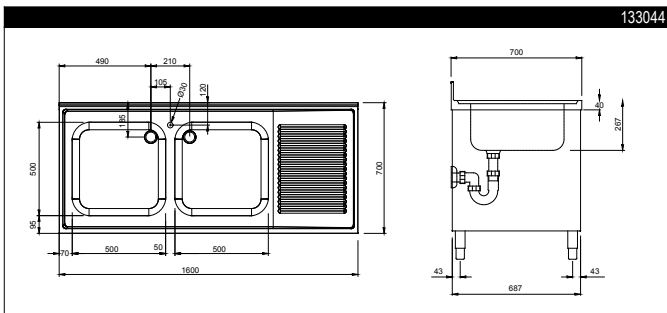

RANGE COMPOSITION

The range consists of 7 sinks with cupboard ranging from 1000 to 1800 mm in length, with two bowls and sliding doors. Sink units are ideal for washing, cleaning and storage.

133047

1000/1800 mm

100 mm high and 13 mm deep.

- ◆ Intermediate shelf in stainless steel with riveted corners and trasversal reinforcements in stainless steel.
- ◆ Drainage area suitable for drying operations (only on 1600 and 1800 mm versions).
- ◆ Handles are built directly into the sliding and hinged doors.
- ◆ Reinforced base panel in stainless steel.
- ◆ The sound-deadened sturdy sliding doors in 304 AISI stainless steel are on tracks located flush to the front of the frame.
- ◆ Easy access to the cupboard interior on all lengths guaranteed by the use of only 2 doors.
- ◆ All panel edges are upturned to guarantee

TECHNICAL DATA							
CHARACTERISTICS	MODELS						
	ML2S1017 133041	ML2S1217 133042	ML2S1417 133043	ML2S1617R 133044	ML2S1617L 133045	ML2S1817R 133046	ML2S1817L 133047
External dimensions - mm							
width	1000	1200	1400	1600	1600	1800	1800
depth	700	700	700	700	700	700	700
height	950	950	950	950	950	950	950
Upstand dimensions - mm							
height	100	100	100	100	100	100	100
depth	13	13	13	13	13	13	13
radius	R=8	R=8	R=8	R=8	R=8	R=8	R=8
Bowls - n.	2	2	2	2	2	2	2
Bowl dimensions (wxdxh) - mm	400x500xH250	500x500xH250	500x500xH250	500x500xH250	500x500xH250	500x500xH250	500x500xH250
Drainer position				Right	Left	Right	Left
Internal cupboard dimensions - mm							
width	910	1110	1310	1510	1510	1710	1710
depth	595	595	595	595	595	595	595
height	645	645	645	645	645	645	645
N° and type of door	2, Sliding	2, Sliding	2, Sliding	2, Sliding	2, Sliding	2, Sliding	2, Sliding
Net weight - kg.	50	55	60	65	65	70	70
Left hand drainer					●		●
Right hand drainer				●		●	