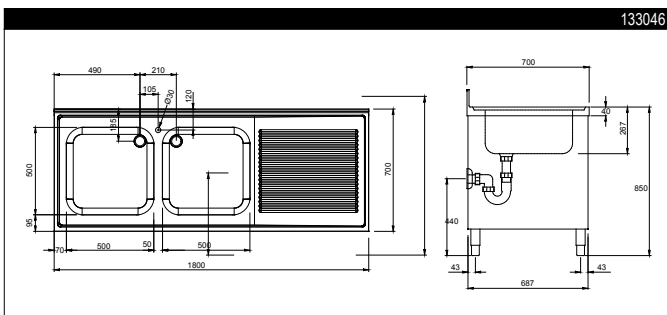

RANGE COMPOSITION

The range consists of 7 sinks with cupboard ranging from 1000 to 1800 mm in length, with two bowls and sliding doors. Sink units are ideal for washing, cleaning and storage.

133047

1000/1800 mm

100 mm high and 13 mm deep.

- ◆ Intermediate shelf in stainless steel with riveted corners and trasversal reinforcements in stainless steel.
- ◆ Drainage area suitable for drying operations (only on 1600 and 1800 mm versions).
- ◆ Handles are built directly into the sliding and hinged doors.
- ◆ Reinforced base panel in stainless steel.
- ◆ The sound-deadened sturdy sliding doors in 304 AISI stainless steel are on tracks located flush to the front of the frame.
- ◆ Easy access to the cupboard interior on all lengths guaranteed by the use of only 2 doors.
- ◆ All panel edges are upturned to guarantee

TECHNICAL DATA							
CHARACTERISTICS	MODELS						
	ML2S1017 133041	ML2S1217 133042	ML2S1417 133043	ML2S1617R 133044	ML2S1617L 133045	ML2S1817R 133046	ML2S1817L 133047
External dimensions - mm							
width	1000	1200	1400	1600	1600	1800	1800
depth	700	700	700	700	700	700	700
height	950	950	950	950	950	950	950
Upstand dimensions - mm							
height	100	100	100	100	100	100	100
depth	13	13	13	13	13	13	13
radius	R=8	R=8	R=8	R=8	R=8	R=8	R=8
Bowls - n.	2	2	2	2	2	2	2
Bowl dimensions (wxdxh) - mm	400x500xH250	500x500xH250	500x500xH250	500x500xH250	500x500xH250	500x500xH250	500x500xH250
Drainer position				Right	Left	Right	Left
Internal cupboard dimensions - mm							
width	910	1110	1310	1510	1510	1710	1710
depth	595	595	595	595	595	595	595
height	645	645	645	645	645	645	645
N° and type of door	2, Sliding	2, Sliding	2, Sliding	2, Sliding	2, Sliding	2, Sliding	2, Sliding
Net weight - kg.	50	55	60	65	65	70	70
Left hand drainer					●		●
Right hand drainer				●		●	