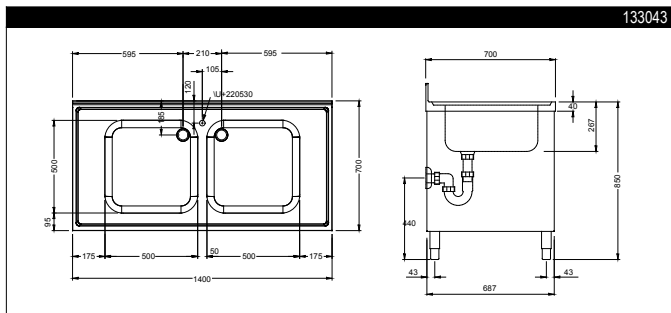

RANGE COMPOSITION

The range consists of 7 sinks with cupboard ranging from 1000 to 1800 mm in length, with two bowls and sliding doors. Sink units are ideal for washing, cleaning and storage.

133047

1000/1800 mm

100 mm high and 13 mm deep.

- ◆ Intermediate shelf in stainless steel with riveted corners and trasversal reinforcements in stainless steel.
- ◆ Drainage area suitable for drying operations (only on 1600 and 1800 mm versions).
- ◆ Handles are built directly into the sliding and hinged doors.
- ◆ Reinforced base panel in stainless steel.
- ◆ The sound-deadened sturdy sliding doors in 304 AISI stainless steel are on tracks located flush to the front of the frame.
- ◆ Easy access to the cupboard interior on all lengths guaranteed by the use of only 2 doors.
- ◆ All panel edges are upturned to guarantee

TECHNICAL DATA							
CHARACTERISTICS	MODELS						
	ML2S1017 133041	ML2S1217 133042	ML2S1417 133043	ML2S1617R 133044	ML2S1617L 133045	ML2S1817R 133046	ML2S1817L 133047
External dimensions - mm							
width	1000	1200	1400	1600	1600	1800	1800
depth	700	700	700	700	700	700	700
height	950	950	950	950	950	950	950
Upstand dimensions - mm							
height	100	100	100	100	100	100	100
depth	13	13	13	13	13	13	13
radius	R=8	R=8	R=8	R=8	R=8	R=8	R=8
Bowls - n.	2	2	2	2	2	2	2
Bowl dimensions (wxdxh) - mm	400x500xH250	500x500xH250	500x500xH250	500x500xH250	500x500xH250	500x500xH250	500x500xH250
Drainer position				Right	Left	Right	Left
Internal cupboard dimensions - mm							
width	910	1110	1310	1510	1510	1710	1710
depth	595	595	595	595	595	595	595
height	645	645	645	645	645	645	645
N° and type of door	2, Sliding	2, Sliding	2, Sliding	2, Sliding	2, Sliding	2, Sliding	2, Sliding
Net weight - kg.	50	55	60	65	65	70	70
Left hand drainer					●		●
Right hand drainer				●		●	