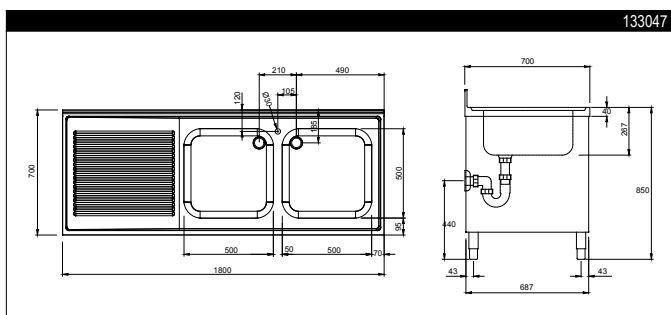

RANGE COMPOSITION

The range consists of 7 sinks with cupboard ranging from 1000 to 1800 mm in length, with two bowls and sliding doors. Sink units are ideal for washing, cleaning and storage.

133047

1000/1800 mm

100 mm high and 13 mm deep.

- ◆ Intermediate shelf in stainless steel with riveted corners and trasversal reinforcements in stainless steel.
- ◆ Drainage area suitable for drying operations (only on 1600 and 1800 mm versions).
- ◆ Handles are built directly into the sliding and hinged doors.
- ◆ Reinforced base panel in stainless steel.
- ◆ The sound-deadened sturdy sliding doors in 304 AISI stainless steel are on tracks located flush to the front of the frame.
- ◆ Easy access to the cupboard interior on all lengths guaranteed by the use of only 2 doors.
- ◆ All panel edges are upturned to guarantee

TECHNICAL DATA							
CHARACTERISTICS	MODELS						
	ML2S1017 133041	ML2S1217 133042	ML2S1417 133043	ML2S1617R 133044	ML2S1617L 133045	ML2S1817R 133046	ML2S1817L 133047
External dimensions - mm							
width	1000	1200	1400	1600	1600	1800	1800
depth	700	700	700	700	700	700	700
height	950	950	950	950	950	950	950
Upstand dimensions - mm							
height	100	100	100	100	100	100	100
depth	13	13	13	13	13	13	13
radius	R=8	R=8	R=8	R=8	R=8	R=8	R=8
Bowls - n.	2	2	2	2	2	2	2
Bowl dimensions (wxdxh) - mm	400x500xH250	500x500xH250	500x500xH250	500x500xH250	500x500xH250	500x500xH250	500x500xH250
Drainer position				Right	Left	Right	Left
Internal cupboard dimensions - mm							
width	910	1110	1310	1510	1510	1710	1710
depth	595	595	595	595	595	595	595
height	645	645	645	645	645	645	645
N° and type of door	2, Sliding	2, Sliding	2, Sliding	2, Sliding	2, Sliding	2, Sliding	2, Sliding
Net weight - kg.	50	55	60	65	65	70	70
Left hand drainer					●		●
Right hand drainer				●		●	