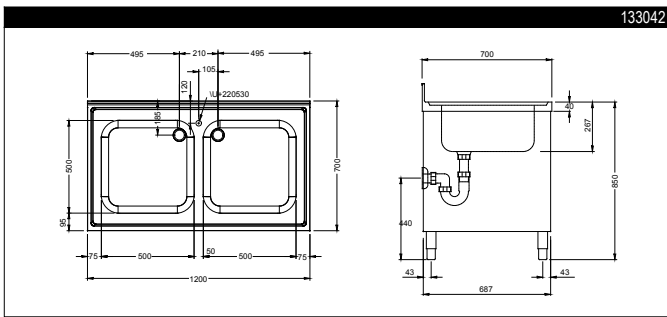

RANGE COMPOSITION

The range consists of 7 sinks with cupboard ranging from 1000 to 1800 mm in length, with two bowls and sliding doors. Sink units are ideal for washing, cleaning and storage.

133047

1000/1800 mm

100 mm high and 13 mm deep.

- ◆ Intermediate shelf in stainless steel with riveted corners and trasversal reinforcements in stainless steel.
- ◆ Drainage area suitable for drying operations (only on 1600 and 1800 mm versions).
- ◆ Handles are built directly into the sliding and hinged doors.
- ◆ Reinforced base panel in stainless steel.
- ◆ The sound-deadened sturdy sliding doors in 304 AISI stainless steel are on tracks located flush to the front of the frame.
- ◆ Easy access to the cupboard interior on all lengths guaranteed by the use of only 2 doors.
- ◆ All panel edges are upturned to guarantee

TECHNICAL DATA							
CHARACTERISTICS	MODELS						
	ML2S1017 133041	ML2S1217 133042	ML2S1417 133043	ML2S1617R 133044	ML2S1617L 133045	ML2S1817R 133046	ML2S1817L 133047
External dimensions - mm							
width	1000	1200	1400	1600	1600	1800	1800
depth	700	700	700	700	700	700	700
height	950	950	950	950	950	950	950
Upstand dimensions - mm							
height	100	100	100	100	100	100	100
depth	13	13	13	13	13	13	13
radius	R=8	R=8	R=8	R=8	R=8	R=8	R=8
Bowls - n.	2	2	2	2	2	2	2
Bowl dimensions (wxdxh) - mm	400x500xH250	500x500xH250	500x500xH250	500x500xH250	500x500xH250	500x500xH250	500x500xH250
Drainer position				Right	Left	Right	Left
Internal cupboard dimensions - mm							
width	910	1110	1310	1510	1510	1710	1710
depth	595	595	595	595	595	595	595
height	645	645	645	645	645	645	645
N° and type of door	2, Sliding	2, Sliding	2, Sliding	2, Sliding	2, Sliding	2, Sliding	2, Sliding
Net weight - kg.	50	55	60	65	65	70	70
Left hand drainer					●		●
Right hand drainer				●		●	