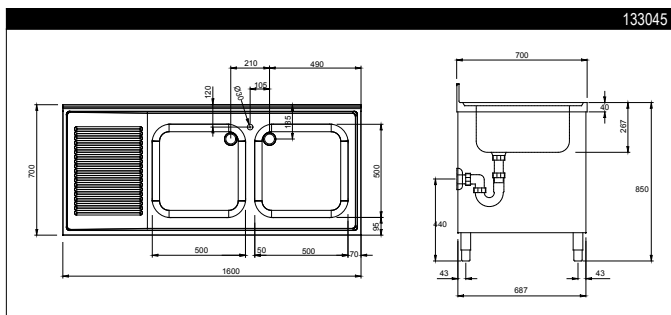

RANGE COMPOSITION

The range consists of 7 sinks with cupboard ranging from 1000 to 1800 mm in length, with two bowls and sliding doors. Sink units are ideal for washing, cleaning and storage.

133047

1000/1800 mm

100 mm high and 13 mm deep.

- ◆ Intermediate shelf in stainless steel with riveted corners and trasversal reinforcements in stainless steel.
- ◆ Drainage area suitable for drying operations (only on 1600 and 1800 mm versions).
- ◆ Handles are built directly into the sliding and hinged doors.
- ◆ Reinforced base panel in stainless steel.
- ◆ The sound-deadened sturdy sliding doors in 304 AISI stainless steel are on tracks located flush to the front of the frame.
- ◆ Easy access to the cupboard interior on all lengths guaranteed by the use of only 2 doors.
- ◆ All panel edges are upturned to guarantee

TECHNICAL DATA							
CHARACTERISTICS	MODELS						
	ML2S1017 133041	ML2S1217 133042	ML2S1417 133043	ML2S1617R 133044	ML2S1617L 133045	ML2S1817R 133046	ML2S1817L 133047
External dimensions - mm							
width	1000	1200	1400	1600	1600	1800	1800
depth	700	700	700	700	700	700	700
height	950	950	950	950	950	950	950
Upstand dimensions - mm							
height	100	100	100	100	100	100	100
depth	13	13	13	13	13	13	13
radius	R=8	R=8	R=8	R=8	R=8	R=8	R=8
Bowls - n.	2	2	2	2	2	2	2
Bowl dimensions (wxdxh) - mm	400x500xH250	500x500xH250	500x500xH250	500x500xH250	500x500xH250	500x500xH250	500x500xH250
Drainer position				Right	Left	Right	Left
Internal cupboard dimensions - mm							
width	910	1110	1310	1510	1510	1710	1710
depth	595	595	595	595	595	595	595
height	645	645	645	645	645	645	645
N° and type of door	2, Sliding	2, Sliding	2, Sliding	2, Sliding	2, Sliding	2, Sliding	2, Sliding
Net weight - kg.	50	55	60	65	65	70	70
Left hand drainer					●		●
Right hand drainer				●		●	