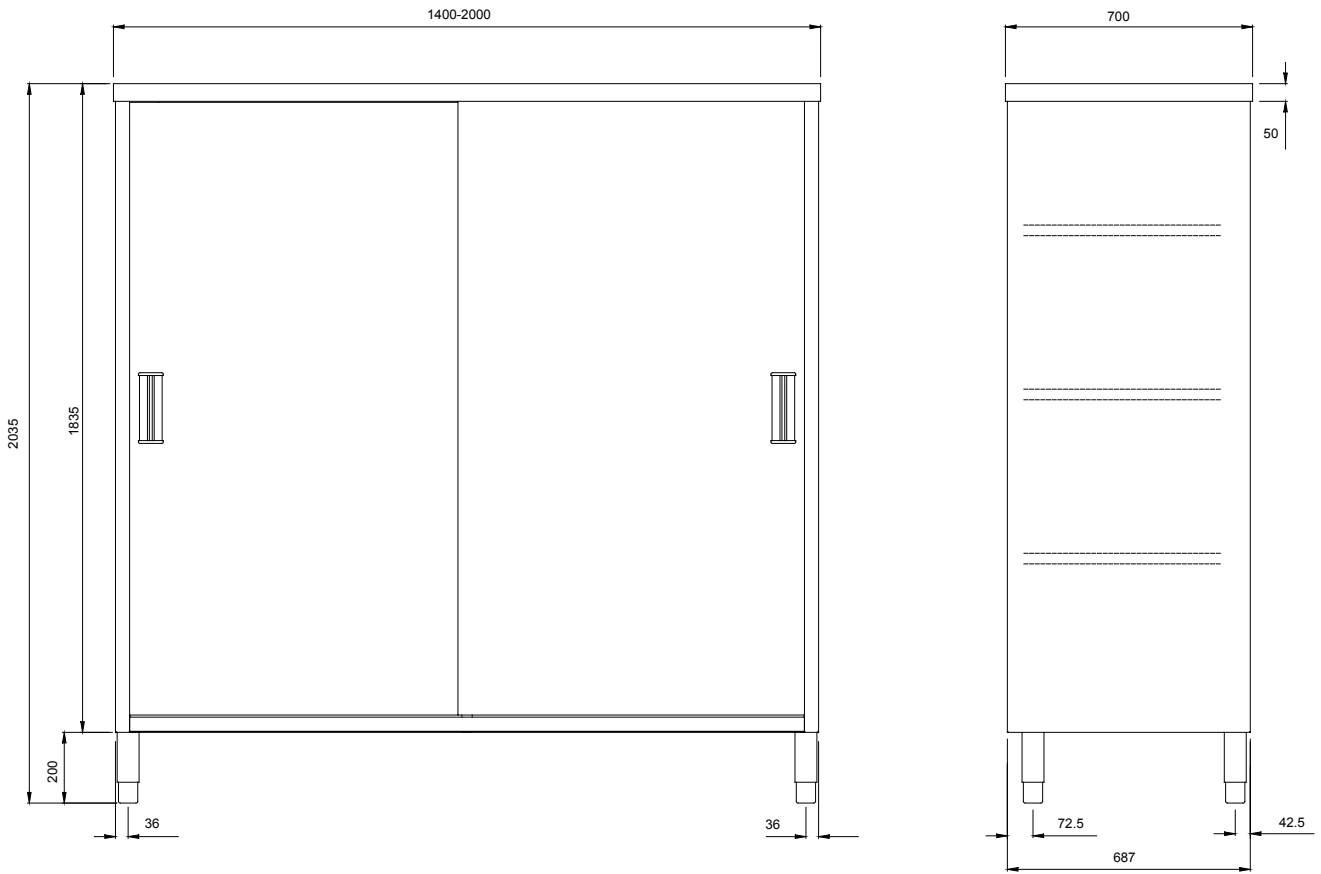

## RANGE COMPOSITION

The range consists of 2 models of storage cabinets, 1400 and 2000 mm in length, with two sliding doors. Storage cabinets are suitable to store different items thanks to their superior storage capability.

## FUNCTIONAL AND CONSTRUCTION FEATURES

- ◆ Made entirely from stainless steel with welded construction for maximum strength.
- ◆ Side and base panel in 304 AISI stainless steel, 10/10 in thickness reinforced.
- ◆ The sound-deadened sturdy sliding doors in 304 AISI stainless steel are on tracks located flush to the front of the frame.
- ◆ Easy access to the cupboard interior on all lengths guaranteed by

the use of only 2 doors.

- ◆ All panel edges are upturned to guarantee the safety of the kitchen worker.
- ◆ 200 mm high AISI 304 stainless steel feet, 64 mm in diameter, adjustable by -50/+30 mm.
- ◆ The storage cabinets are equipped with three intermediate shelves that can be positioned at three different heights.
- ◆ All models comply with the more strict international standards as far as hygiene and cleanability are concerned.

TECHNICAL DATA		
CHARACTERISTICS	MODELS	
	MAS1400SP 132699	MAS2000SP 132700
External dimensions - mm		
width	1400	2000
depth	700	700
height	2000	2000
Internal cupboard dimensions - mm		
width	1310	1910
depth	645	645
height	1695	1695
N° and type of door	2, Sliding	2, Sliding
Net weight - kg.	120	140