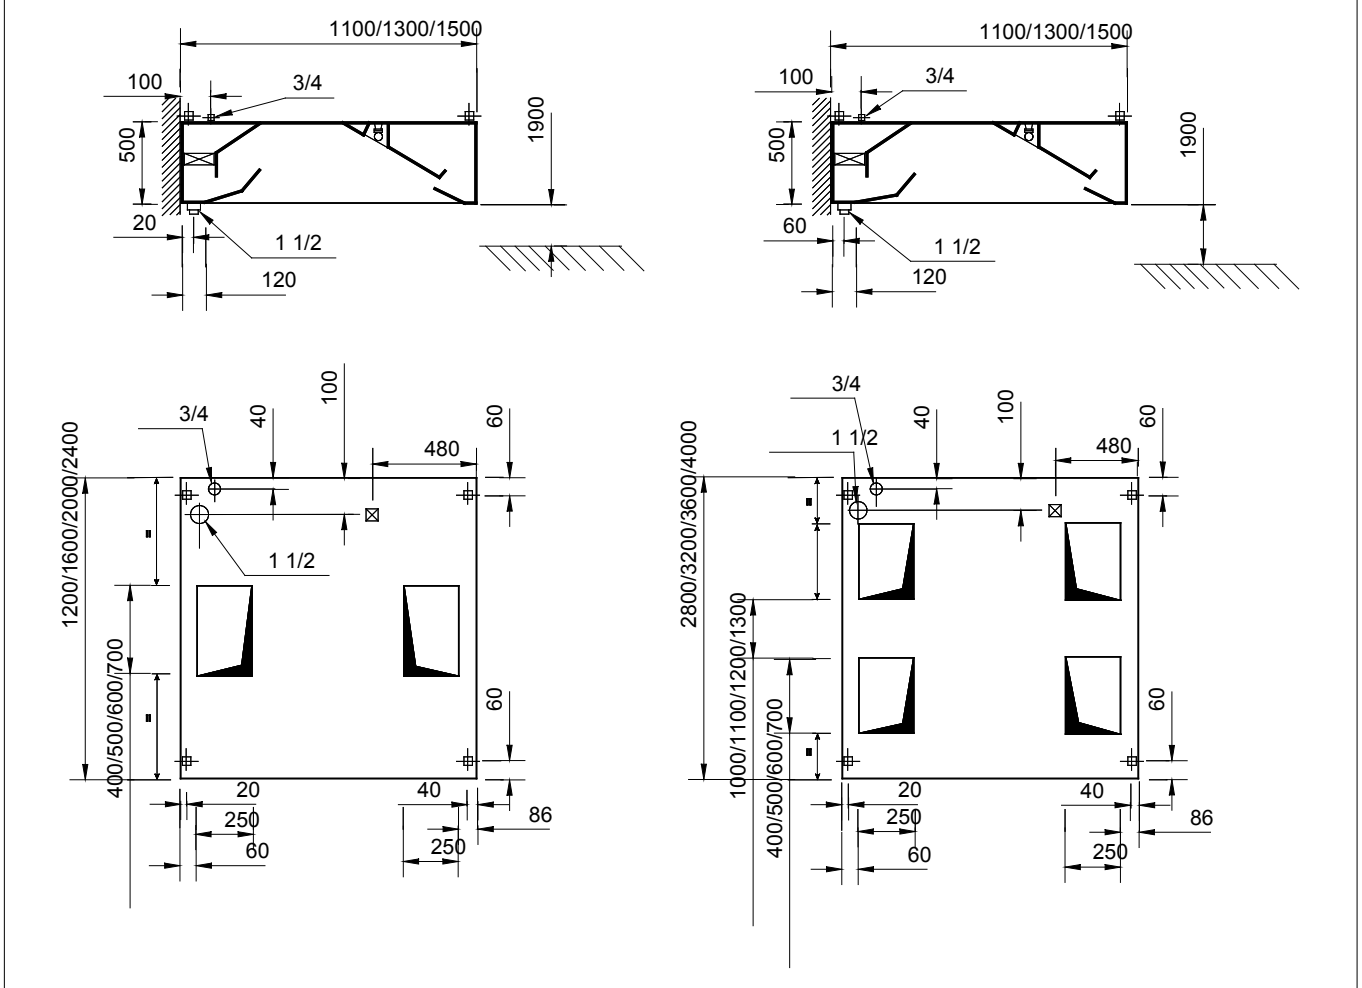

RANGE COMPOSITION

A range of hoods supplementing the 'inductive emission' principle and automatic filter washing.

Untreated air is introduced inside to partly compensate for that removed. This results in better drawing of fumes towards the filter surface and reduced air-treatment costs. The inside filters have water sprayer nozzles controlled by the special panel which controls washing functions. The range consists of hoods with 8 different lengths (1200, 1600, 2000, 2400, 2800, 3200, 3600 and 4000 mm) and 1500 mm deep.

TECHNICAL DATA								
CHARACTERISTICS	MODELS							
	STWP1512 641280	STWP1516 641281	STWP1520 641282	STWP1524 641283	STWP1528 641284	STWP1532 641285	STWP1536 641286	STWP1540 641287
External dimensions - mm								
width	1200	1600	2000	2400	2800	3200	3600	4000
depth	1500	1500	1500	1500	1500	1500	1500	1500
height	500	500	500	500	500	500	500	500
Air Capacity - mc/h	2000	2700	3300	4000	4700	5300	6000	6600
Inlet Air Capacity - mc/h	1500	2010	2220	2400	2760	3180	3600	3960
Net weight - kg.	96	117	136	160	182	203	225	246

LEGEND

	STWP1512 641280	STWP1516 641281	STWP1520 641282	STWP1524 641283	STWP1528 641284	STWP1532 641285	STWP1536 641286	STWP1540 641287
C - Water drain	1"1/2	1"1/2	1"1/2	1"1/2	1"1/2	1"1/2	1"1/2	1"1/2
I - Electrical connection	220 V, 1N, 50/60	220 V, 1N, 50/60	220 V, 1N, 50/60	220 V, 1N, 50/60	220 V, 1N, 50/60	220 V, 1N, 50/60	220 V, 1N, 50/60	220 V, 1N, 50/60