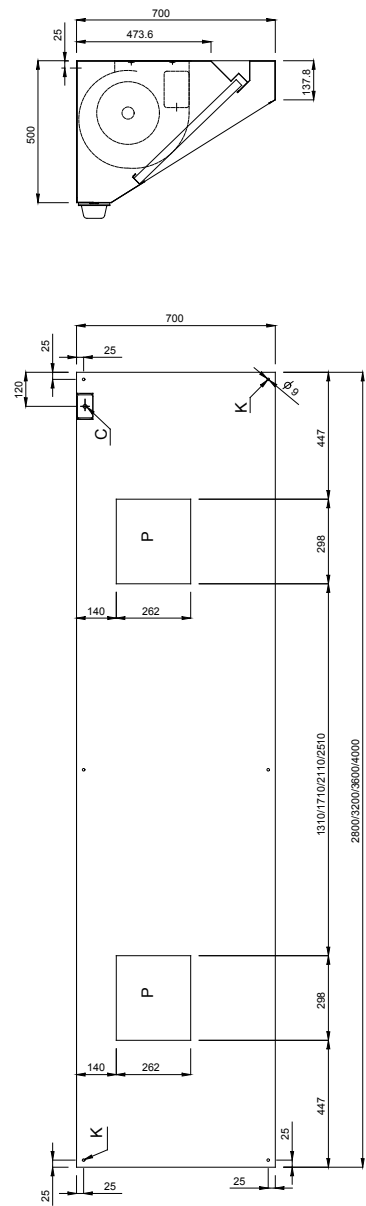

- ◆ Powerful internal fan(s) 550 W.
- ◆ Back drain pipe with drain hole to transfer grease into a 304 AISI container.
- ◆ External panels with upturned edges to avoid injuries.
- ◆ Blind panels in 304 AISI stainless steel for a correct exhaustion.
- ◆ The outlet holes are sized in order

TECHNICAL DATA CHARACTERISTICS	MODELS							
	MPV712BT 642063	MPV716BT 642064	MPV720BT 642065	MPV724BT 642312	MPV728BT 642066	MPV732BT 642067	MPV736BT 642113	MPV740BT 642114
External dimensions - inch								
width	47 1/4"	63 "	78 3/4"	94 1/2"	110 1/4"	126 "	141 3/4"	157 1/2"
External dimensions - mm								
width	1200	1600	2000	2400	2800	3200	3600	4000
depth	700	700	700	700	700	700	700	700
height	500	500	500	500	500	500	500	500
Air Capacity - mc/h	3800	3800	3800	3800	7600	7600	7600	7600
Built-in fan - power W	550	550	550	550	550	550	550	550
Power - kW								
installed-electric	0.55	0.55	0.55	0.55	1.1	1.1	1.1	1.1
Net weight - kg.	28	35	42	49	63	72	77	82
Supply voltage	220/240 V, 1N, 50/60	220/240 V, 1N, 50/60	220/240 V, 1N, 50/60	220/240 V, 1N, 50/60	220/240 V, 1N, 50/60	220/240 V, 1N, 50/60	220/240 V, 1N, 50/60	220/240 V, 1N, 50/60
INCLUDED ACCESSORIES								
304 S/S BLIND PANEL 400X500H MM	1	1	1	1			1	1
430 S/S LABYRINTH FILTER H=500 MM	2	2	4	4	5	6	6	7