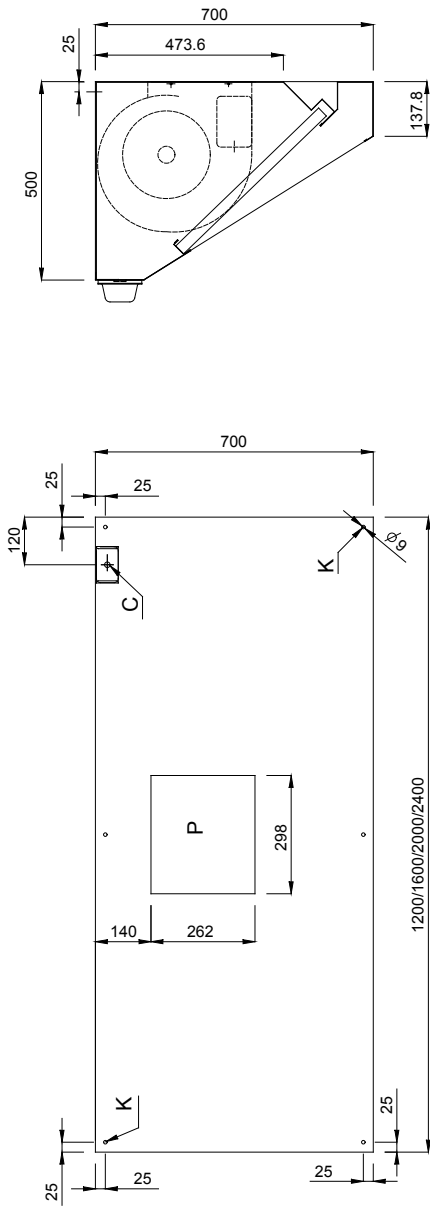

- ◆ Powerful internal fan(s) 550 W.
- ◆ Back drain pipe with drain hole to transfer grease into a 304 AISI container.
- ◆ External panels with upturned edges to avoid injuries.
- ◆ Blind panels in 304 AISI stainless steel for a correct exhaustion.
- ◆ The outlet holes are sized in order

TECHNICAL DATA CHARACTERISTICS	MODELS							
	MPV712BT 642063	MPV716BT 642064	MPV720BT 642065	MPV724BT 642312	MPV728BT 642066	MPV732BT 642067	MPV736BT 642113	MPV740BT 642114
External dimensions - inch								
width	47 1/4"	63 "	78 3/4"	94 1/2"	110 1/4"	126 "	141 3/4"	157 1/2"
External dimensions - mm								
width	1200	1600	2000	2400	2800	3200	3600	4000
depth	700	700	700	700	700	700	700	700
height	500	500	500	500	500	500	500	500
Air Capacity - mc/h	3800	3800	3800	3800	7600	7600	7600	7600
Built-in fan - power W	550	550	550	550	550	550	550	550
Power - kW								
installed-electric	0.55	0.55	0.55	0.55	1.1	1.1	1.1	1.1
Net weight - kg.	28	35	42	49	63	72	77	82
Supply voltage	220/240 V, 1N, 50/60	220/240 V, 1N, 50/60	220/240 V, 1N, 50/60	220/240 V, 1N, 50/60	220/240 V, 1N, 50/60	220/240 V, 1N, 50/60	220/240 V, 1N, 50/60	220/240 V, 1N, 50/60
INCLUDED ACCESSORIES								
304 S/S BLIND PANEL 400X500H MM	1	1	1	1			1	1
430 S/S LABYRINTH FILTER H=500 MM	2	2	4	4	5	6	6	7