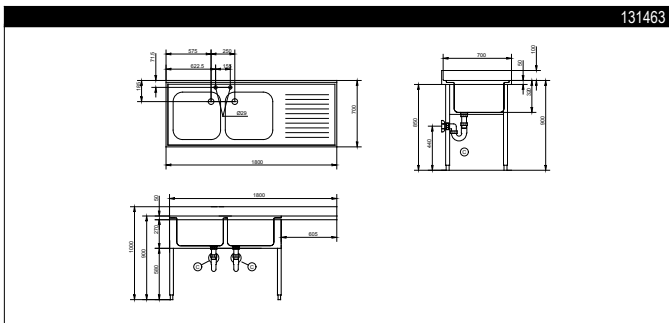

RANGE COMPOSITION

The range consists of 6 sinks, with all-round apron panelling, 1200, 1400, 1800 mm in length, and with two bowls.

LG1826SX-TAP

1200/1800 mm

HD DOUBLE BOWL SINKS ON LEGS **ZANUSSI** PROFESSIONAL

FUNCTIONAL AND CONSTRUCTION FEATURES

- ◆ Worktop in 12/10, 304 AISI stainless steel, 50 mm in thickness and with overflow rim along the top; the worktop has welded corners.
- ◆ Sink bowl in 304 AISI stainless steel.
- ◆ The bowls are seam welded and polished, the base is inclined towards the drain outlets. All bowls are supplied as standard with an overflow pipe and a drain hole.
- ◆ Rear splashback with 10 mm rounded corner, 100 mm in height and 13 mm deep.
- ◆ Round section legs and 50 mm Dia.

height-adjustable (-60 +10 mm) feet in 304 AISI stainless steel to guarantee perfect alignment with other food preparation equipment. For an easy installation legs are mounted (in case of external pipes or other connections) at 80 mm from the edge of table top; all-round apron panelling in 304 AISI stainless steel.

TECHNICAL DATA						
CHARACTERISTICS	MODELS					
	LG1225 131448	LG1426 131451	LG1826DX 131454	LG1826SX 131455	LR2D 131463	LR2S 131462
External dimensions - mm						
width	1200	1400	1800	1800	1800	1800
depth	700	700	700	700	700	700
height	900	900	900	900	900	900
Worktop thickness - mm	50	50	50	50	50	50
Upstand dimensions - mm						
height	100	100	100	100	100	100
depth	13	13	13	13	13	13
radius	R=10	R=10	R=10	R=10	R=10	R=10
Bowls - n.	2	2	2	2	2	2
Bowl dimensions (wxdxh) - mm	500x500xH300	600x500xH300	500x500xH300	500x500xH300	500x500xH300	500x500xH300
Net weight - kg.	42	46	51	51	80	80
Drainer position			Right	Left	Right	Left