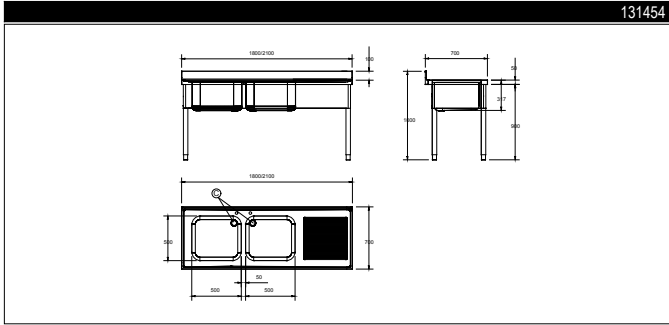

RANGE COMPOSITION

The range consists of 6 sinks, with all-round apron panelling, 1200, 1400, 1800 mm in length, and with two bowls.

LG1826SX-TAP

1200/1800 mm

HD DOUBLE BOWL SINKS ON LEGS **ZANUSSI** PROFESSIONAL

FUNCTIONAL AND CONSTRUCTION FEATURES

- ◆ Worktop in 12/10, 304 AISI stainless steel, 50 mm in thickness and with overflow rim along the top; the worktop has welded corners.
- ◆ Sink bowl in 304 AISI stainless steel.
- ◆ The bowls are seam welded and polished, the base is inclined towards the drain outlets. All bowls are supplied as standard with an overflow pipe and a drain hole.
- ◆ Rear splashback with 10 mm rounded corner, 100 mm in height and 13 mm deep.
- ◆ Round section legs and 50 mm Dia.

height-adjustable (-60 +10 mm) feet in 304 AISI stainless steel to guarantee perfect alignment with other food preparation equipment. For an easy installation legs are mounted (in case of external pipes or other connections) at 80 mm from the edge of table top; all-round apron panelling in 304 AISI stainless steel.

TECHNICAL DATA						
CHARACTERISTICS	MODELS					
	LG1225 131448	LG1426 131451	LG1826DX 131454	LG1826SX 131455	LR2D 131463	LR2S 131462
External dimensions - mm						
width	1200	1400	1800	1800	1800	1800
depth	700	700	700	700	700	700
height	900	900	900	900	900	900
Worktop thickness - mm	50	50	50	50	50	50
Upstand dimensions - mm						
height	100	100	100	100	100	100
depth	13	13	13	13	13	13
radius	R=10	R=10	R=10	R=10	R=10	R=10
Bowls - n.	2	2	2	2	2	2
Bowl dimensions (wxdxh) - mm	500x500xH300	600x500xH300	500x500xH300	500x500xH300	500x500xH300	500x500xH300
Net weight - kg.	42	46	51	51	80	80
Drainer position			Right	Left	Right	Left