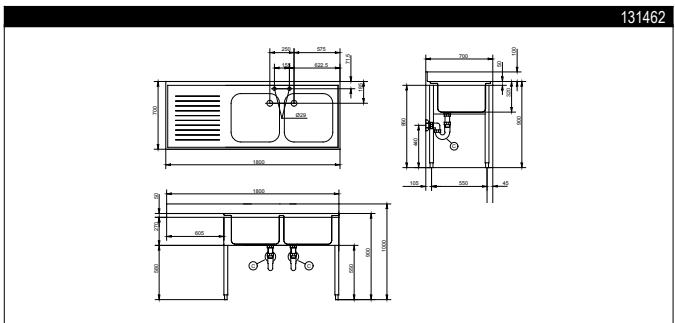

RANGE COMPOSITION

The range consists of 6 sinks, with all-round apron panelling, 1200, 1400, 1800 mm in length, and with two bowls.

LG1826SX-TAP

1200/1800 mm

HD DOUBLE BOWL SINKS ON LEGS **ZANUSSI** PROFESSIONAL

FUNCTIONAL AND CONSTRUCTION FEATURES

- ◆ Worktop in 12/10, 304 AISI stainless steel, 50 mm in thickness and with overflow rim along the top; the worktop has welded corners.
- ◆ Sink bowl in 304 AISI stainless steel.
- ◆ The bowls are seam welded and polished, the base is inclined towards the drain outlets. All bowls are supplied as standard with an overflow pipe and a drain hole.
- ◆ Rear splashback with 10 mm rounded corner, 100 mm in height and 13 mm deep.
- ◆ Round section legs and 50 mm Dia.

height-adjustable (-60 +10 mm) feet in 304 AISI stainless steel to guarantee perfect alignment with other food preparation equipment. For an easy installation legs are mounted (in case of external pipes or other connections) at 80 mm from the edge of table top; all-round apron panelling in 304 AISI stainless steel.

TECHNICAL DATA						
CHARACTERISTICS	MODELS					
	LG1225 131448	LG1426 131451	LG1826DX 131454	LG1826SX 131455	LR2D 131463	LR2S 131462
External dimensions - mm						
width	1200	1400	1800	1800	1800	1800
depth	700	700	700	700	700	700
height	900	900	900	900	900	900
Worktop thickness - mm	50	50	50	50	50	50
Upstand dimensions - mm						
height	100	100	100	100	100	100
depth	13	13	13	13	13	13
radius	R=10	R=10	R=10	R=10	R=10	R=10
Bowls - n.	2	2	2	2	2	2
Bowl dimensions (wxdxh) - mm	500x500xH300	600x500xH300	500x500xH300	500x500xH300	500x500xH300	500x500xH300
Net weight - kg.	42	46	51	51	80	80
Drainer position			Right	Left	Right	Left