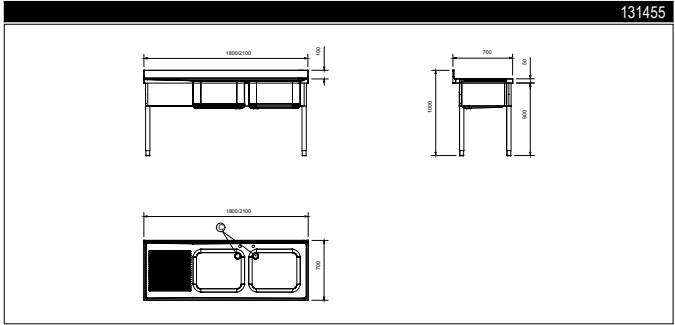

RANGE COMPOSITION

The range consists of 6 sinks, with all-round apron panelling, 1200, 1400, 1800 mm in length, and with two bowls.

LG1826SX-TAP

1200/1800 mm

HD DOUBLE BOWL SINKS ON LEGS **ZANUSSI** PROFESSIONAL

FUNCTIONAL AND CONSTRUCTION FEATURES

- ◆ Worktop in 12/10, 304 AISI stainless steel, 50 mm in thickness and with overflow rim along the top; the worktop has welded corners.
- ◆ Sink bowl in 304 AISI stainless steel.
- ◆ The bowls are seam welded and polished, the base is inclined towards the drain outlets. All bowls are supplied as standard with an overflow pipe and a drain hole.
- ◆ Rear splashback with 10 mm rounded corner, 100 mm in height and 13 mm deep.
- ◆ Round section legs and 50 mm Dia.

height-adjustable (-60 +10 mm) feet in 304 AISI stainless steel to guarantee perfect alignment with other food preparation equipment. For an easy installation legs are mounted (in case of external pipes or other connections) at 80 mm from the edge of table top; all-round apron panelling in 304 AISI stainless steel.

TECHNICAL DATA						
CHARACTERISTICS	MODELS					
	LG1225 131448	LG1426 131451	LG1826DX 131454	LG1826SX 131455	LR2D 131463	LR2S 131462
External dimensions - mm						
width	1200	1400	1800	1800	1800	1800
depth	700	700	700	700	700	700
height	900	900	900	900	900	900
Worktop thickness - mm	50	50	50	50	50	50
Upstand dimensions - mm						
height	100	100	100	100	100	100
depth	13	13	13	13	13	13
radius	R=10	R=10	R=10	R=10	R=10	R=10
Bowls - n.	2	2	2	2	2	2
Bowl dimensions (wxdxh) - mm	500x500xH300	600x500xH300	500x500xH300	500x500xH300	500x500xH300	500x500xH300
Net weight - kg.	42	46	51	51	80	80
Drainer position			Right	Left	Right	Left