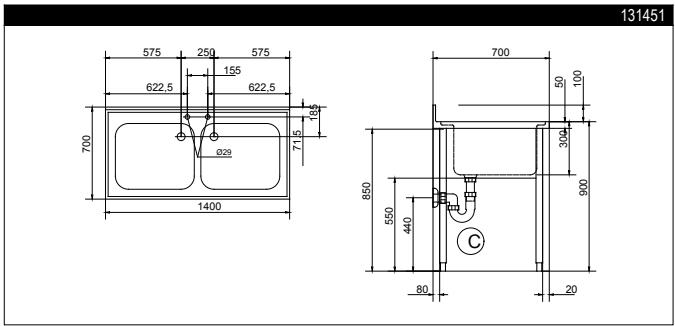

RANGE COMPOSITION

The range consists of 6 sinks, with all-round apron panelling, 1200, 1400, 1800 mm in length, and with two bowls.

LG1826SX-TAP

1200/1800 mm

HD DOUBLE BOWL SINKS ON LEGS **ZANUSSI** PROFESSIONAL

FUNCTIONAL AND CONSTRUCTION FEATURES

- ◆ Worktop in 12/10, 304 AISI stainless steel, 50 mm in thickness and with overflow rim along the top; the worktop has welded corners.
- ◆ Sink bowl in 304 AISI stainless steel.
- ◆ The bowls are seam welded and polished, the base is inclined towards the drain outlets. All bowls are supplied as standard with an overflow pipe and a drain hole.
- ◆ Rear splashback with 10 mm rounded corner, 100 mm in height and 13 mm deep.
- ◆ Round section legs and 50 mm Dia.

height-adjustable (-60 +10 mm) feet in 304 AISI stainless steel to guarantee perfect alignment with other food preparation equipment. For an easy installation legs are mounted (in case of external pipes or other connections) at 80 mm from the edge of table top; all-round apron panelling in 304 AISI stainless steel.

TECHNICAL DATA						
CHARACTERISTICS	MODELS					
	LG1225 131448	LG1426 131451	LG1826DX 131454	LG1826SX 131455	LR2D 131463	LR2S 131462
External dimensions - mm						
width	1200	1400	1800	1800	1800	1800
depth	700	700	700	700	700	700
height	900	900	900	900	900	900
Worktop thickness - mm	50	50	50	50	50	50
Upstand dimensions - mm						
height	100	100	100	100	100	100
depth	13	13	13	13	13	13
radius	R=10	R=10	R=10	R=10	R=10	R=10
Bowls - n.	2	2	2	2	2	2
Bowl dimensions (wxdxh) - mm	500x500xH300	600x500xH300	500x500xH300	500x500xH300	500x500xH300	500x500xH300
Net weight - kg.	42	46	51	51	80	80
Drainer position			Right	Left	Right	Left