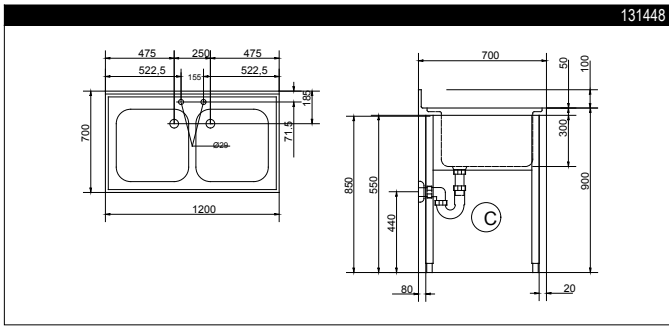

RANGE COMPOSITION

The range consists of 6 sinks, with all-round apron panelling, 1200, 1400, 1800 mm in length, and with two bowls.

LG1826SX-TAP

1200/1800 mm

HD DOUBLE BOWL SINKS ON LEGS **ZANUSSI** PROFESSIONAL

FUNCTIONAL AND CONSTRUCTION FEATURES

- ◆ Worktop in 12/10, 304 AISI stainless steel, 50 mm in thickness and with overflow rim along the top; the worktop has welded corners.
- ◆ Sink bowl in 304 AISI stainless steel.
- ◆ The bowls are seam welded and polished, the base is inclined towards the drain outlets. All bowls are supplied as standard with an overflow pipe and a drain hole.
- ◆ Rear splashback with 10 mm rounded corner, 100 mm in height and 13 mm deep.
- ◆ Round section legs and 50 mm Dia.

height-adjustable (-60 +10 mm) feet in 304 AISI stainless steel to guarantee perfect alignment with other food preparation equipment. For an easy installation legs are mounted (in case of external pipes or other connections) at 80 mm from the edge of table top; all-round apron panelling in 304 AISI stainless steel.

TECHNICAL DATA						
CHARACTERISTICS	MODELS					
	LG1225 131448	LG1426 131451	LG1826DX 131454	LG1826SX 131455	LR2D 131463	LR2S 131462
External dimensions - mm						
width	1200	1400	1800	1800	1800	1800
depth	700	700	700	700	700	700
height	900	900	900	900	900	900
Worktop thickness - mm	50	50	50	50	50	50
Upstand dimensions - mm						
height	100	100	100	100	100	100
depth	13	13	13	13	13	13
radius	R=10	R=10	R=10	R=10	R=10	R=10
Bowls - n.	2	2	2	2	2	2
Bowl dimensions (wxdxh) - mm	500x500xH300	600x500xH300	500x500xH300	500x500xH300	500x500xH300	500x500xH300
Net weight - kg.	42	46	51	51	80	80
Drainer position			Right	Left	Right	Left