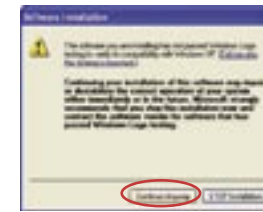

- 1.4 The InstallShield Wizard will now start. Click "Next" to continue.

(Click)

Next

- 1.5 You will now see the first of a series of progress screens to help you know where you are in the setup process. Click "Next" to continue.

(Click)

Next

- 1.6 When the installer is done installing the software, you will see the following screen. Click "Finish".

(Click)

Finish

- 1.7 You might see a screen similar to this one. The DOES NOT mean there is a problem. Our software has been fully tested and is compatible with this operating system. Select "Continue Anyway" and follow the on-screen

(Click)

Continue Anyway

2. Connect

Plug the Card into an Available CardBus Slot on your Notebook Computer

- 2.1 After the software installation is finished, the message "Please plug in your Notebook Card now" will appear. Insert your Belkin Notebook Card.