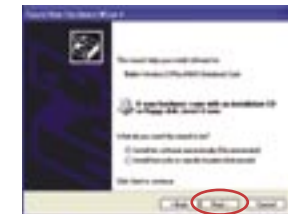

(Click)

Next

- 1.6 When the installer is done installing the software, you will see the following screen. Click "Finish".

(Click)

Finish

- 1.7 You might see a screen similar to this one. The DOES NOT mean there is a problem. Our software has been fully tested and is compatible with this operating system. Select "Continue Anyway" and follow the on-screen

(Click)

Continue Anyway

2. Connect

Plug the Card into an Available CardBus Slot on your Notebook Computer

- 2.1 After the software installation is finished, the message "Please plug in your Notebook Card now" will appear. Insert your Belkin Notebook Card.

Note: If your system did not prompt you to insert your Card after the installation is completed, please do so now.

- 2.2 The Found New Hardware Wizard will appear. Select the "Install the software automatically (Recommended)" option and click "Next" to install the hardware.