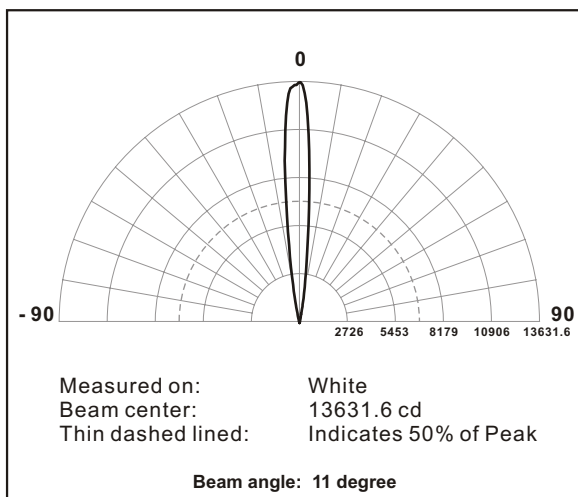

► DIMENSIONS

X-DRUM-HIP

► PHOTOMETRIC DATA

Light source specifications

Optics: polycarbonate lens + clear glass
 Light source: 36 high power led (12 red, 12 green, 12 blue)
 Beam angle: 11 deg
 Light distribution: symmetric direct illumination

ILLUMINANCE

COLOR	1m		3m		5m		10m	
	Lux	Size (mm)	Lux	Size (mm)	Lux	Size (mm)	Lux	Size (mm)
RED	6493.2	182.5	721.4	540	259.8	912.5	65	1825
GREEN	7861.8	185	873.6	555	314.4	925	78.6	1850
BLUE	1440.8	177.5	160	532.5	57.6	887.5	14.4	1775
WHITE	13631.6	185	1514.6	555	545.2	925	136.4	1850

* light pattern indicates the size at 50% of peak intensity

LIGHT OUTPUT

COLOR	Total (lumens)	Power(watts)	Efficacy(lm/W)
RED	311.3	17.7	17.6
GREEN	413	19.3	21.4
BLUE	69.7	19.5	3.6
WHITE	746.2	42.7	17.5

* Tested under X-POWER-2HP

FULL INTENSITY IN WHITE COLOR

LIGHT DISTRIBUTION

IES file is also available

ISOLUX DIAGRAM

At 1m distance

- 3% 408.8lx
- 5% 681.3lx
- 10% 1362.6lx
- 30% 4087.7lx
- 50% 6812.9lx

X-DRUM-HIP