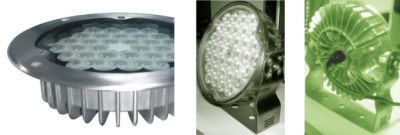

X-DRUM-HIP^{RGB}

36 high power LEDs lighting

Inground version

► ORDERING INFORMATION

Model	Order Code	Color	LED Quality	Operating Voltage	Power Consumption	Connection	Weight
X-DRUM-HIP	26-044-0163-00	RGB	36	24VDC	50W	8-Pin IP Connector	3.2Kg

► SPECIFICATION

COLOR RANGE	16.7 million (24bit)									
SOURCE LIFE	50,000 hours under normal operating conditions									
LED TYPE	1W LUXEON R.G.B.									
POWER CONSUMPTION	50W Max at full intensity (RGB)									
CURRENT CONSUMPTION	1A									
LIGHT SOURCE	36 x 1W high power LUXEON LEDs									
BEAM ANGLE	10 deg (25, 45 deg optional)									
EMISSION WAVE LENGTH	Red			Green			Blue			Unit
	Min.	Typ.	Max.	Min.	Typ.	Max.	Min.	Typ.	Max.	nm
	620.5	627	645	520	530	550	440	455	460	
FORWARD VOLTAGE	Red			Green			Blue			Unit
	Min.	Typ.	Max.	Min.	Typ.	Max.	Min.	Typ.	Max.	V
	2.31	2.95	3.51	2.79	3.42	3.99	2.79	3.42	3.99	
CONNECTION	8-Pin IP Water proof Pulg									
CONTROLLED	X-POWER-2HP									
LISTING	CE certified									
HOUSING	Die cast stainless steel									
IP RATING	IP 68									
OPERATING TEMPERATURE	4 °C ~ +50 °C									
STORAGE TEMPERATURE	-20 °C ~ +70 °C									
DIMENSION	202(L)x 54(W)130(H)mm									

► DIMENSIONS

X-DRUM-HIP

► PHOTOMETRIC DATA

Light source specifications

Optics: polycarbonate lens + clear glass
 Light source: 36 high power led (12 red, 12 green, 12 blue)
 Beam angle: 11 deg
 Light distribution: symmetric direct illumination