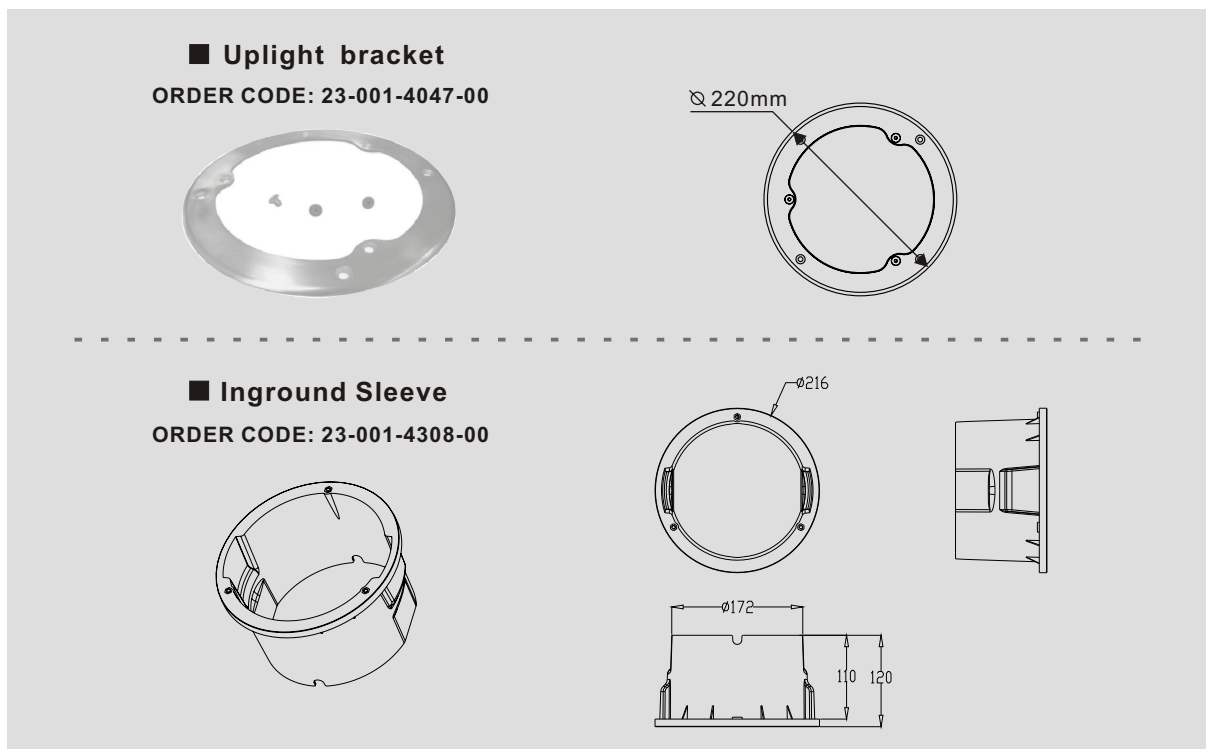

► DIMENSIONS

X-DRUM-HIP

► PHOTOMETRIC DATA

Light source specifications

Optics: polycarbonate lens + clear glass
 Light source: 36 high power led (12 red, 12 green, 12 blue)
 Beam angle: 11 deg
 Light distribution: symmetric direct illumination

* light pattern indicates the size at 50% of peak intensity

LIGHT OUTPUT

COLOR	Total (lumens)	Power(watts)	Efficacy(lm/W)
RED	311.3	17.7	17.6
GREEN	413	19.3	21.4
BLUE	69.7	19.5	3.6
WHITE	746.2	42.7	17.5

* Tested under X-POWER-2HP

FULL INTENSITY IN WHITE COLOR

LIGHT DISTRIBUTION

IES file is also available

ISOLUX DIAGRAM

At 1m distance

- 3% 408.8lx
- 5% 681.3lx
- 10% 1362.6lx
- 30% 4087.7lx
- 50% 6812.9lx

X-DRUM-HIP

TECHNICAL DRAWING - CONNECTION

► TECHNICAL DRAWING - DIMENSIONS

When you order X-Drum-HIP Inground, you have to order the upright bracket and the Inground sleeve separately.

► TECHNICAL DRAWING - INSTALLATION