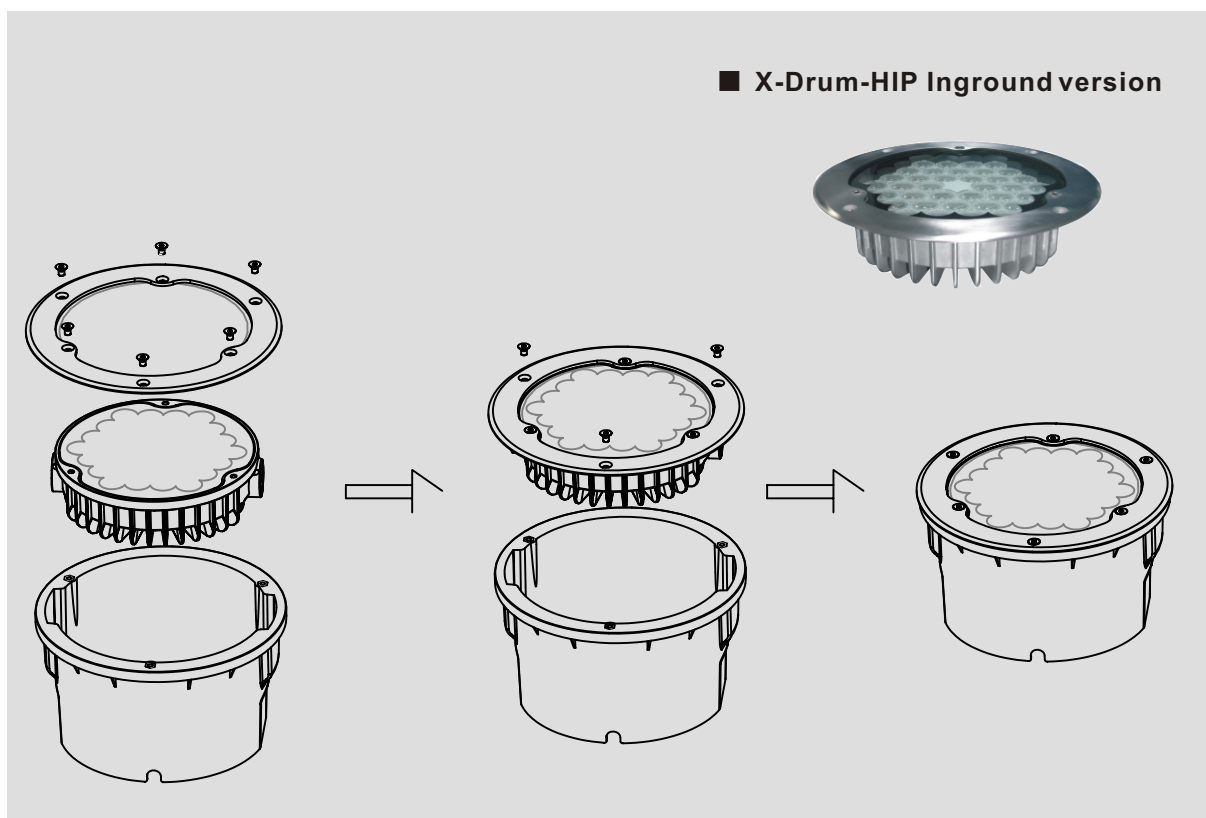

► TECHNICAL DRAWING - INSTALLATION

Please refer to the below instructions for inground installation.