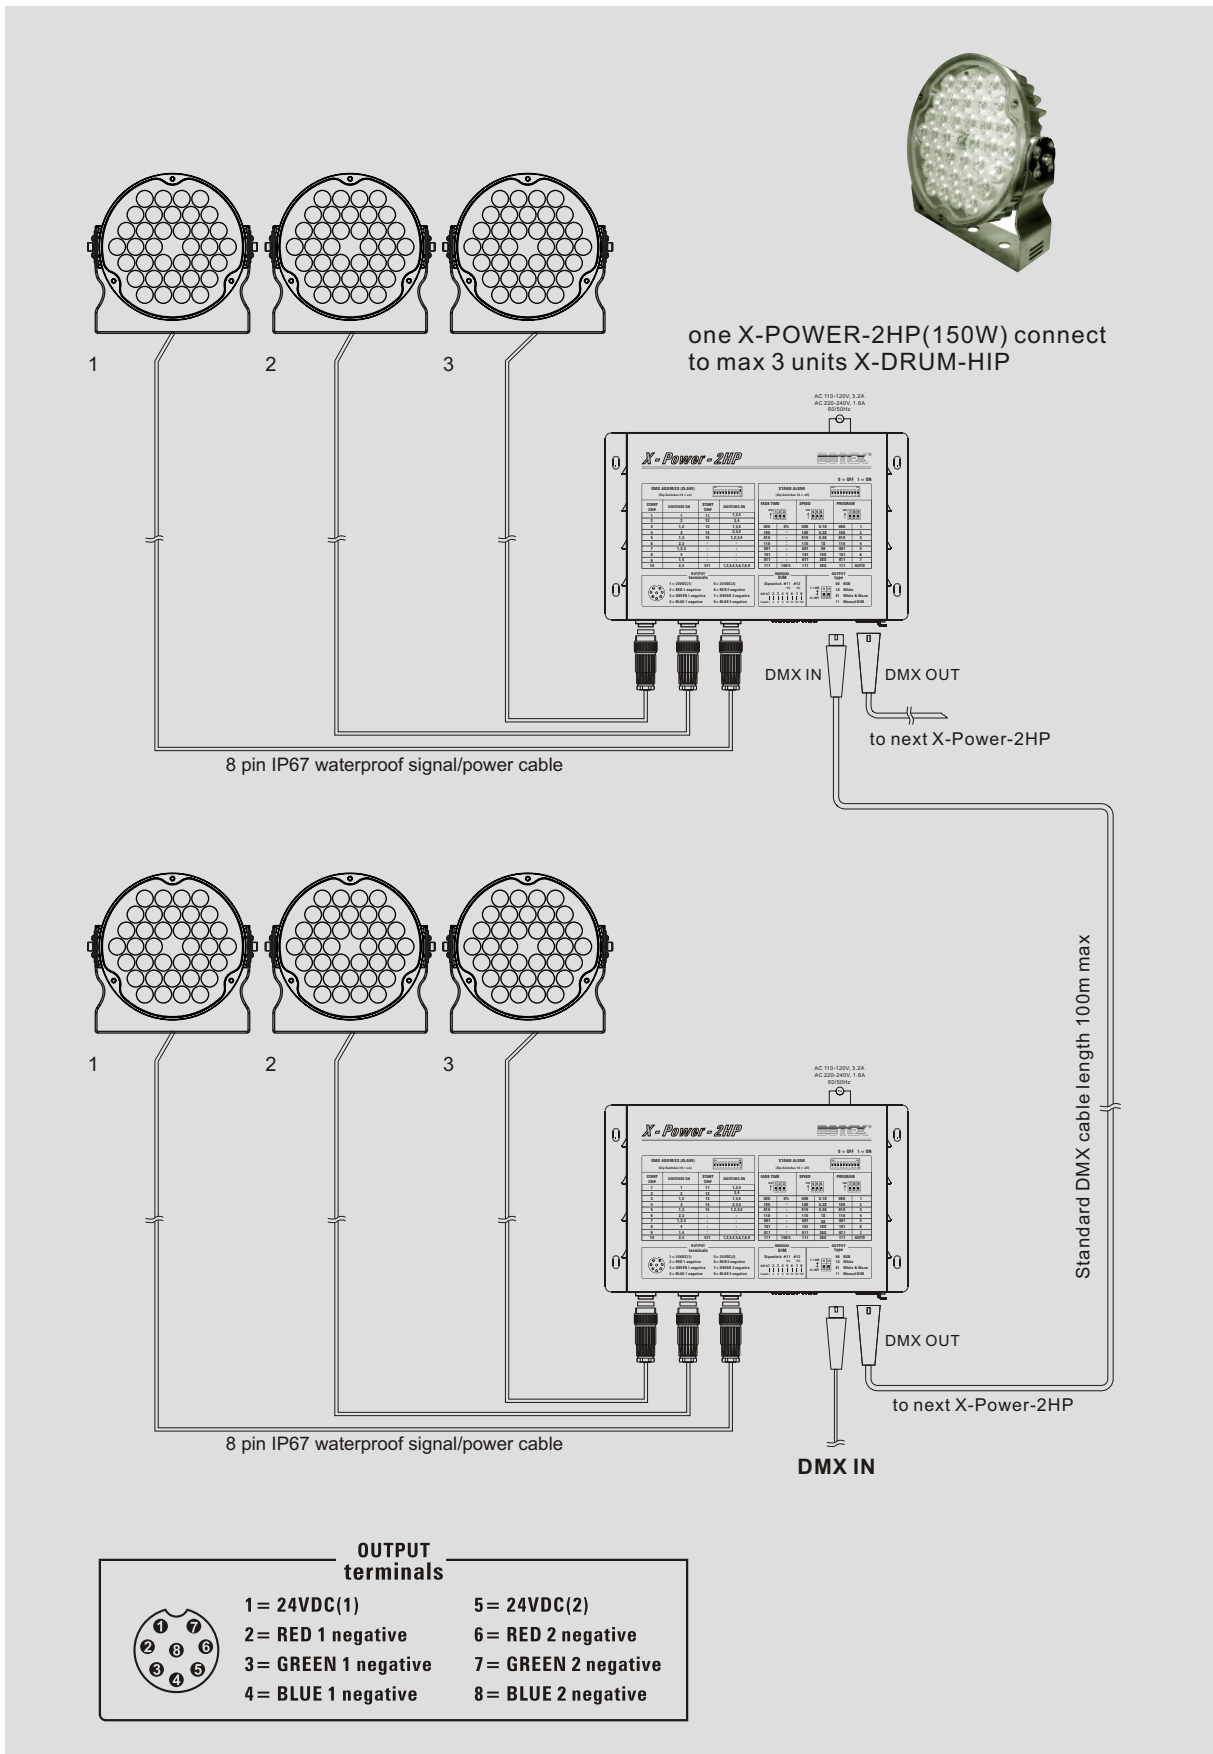

► DIMENSIONS

X-DRUM-HIP

► PHOTOMETRIC DATA

Light source specifications

Optics: polycarbonate lens + clear glass
 Light source: 36 high power led (12 red, 12 green, 12 blue)
 Beam angle: 11 deg
 Light distribution: symmetric direct illumination

* light pattern indicates the size at 50% of peak intensity

LIGHT OUTPUT

COLOR	Total (lumens)	Power(watts)	Efficacy(lm/W)
RED	311.3	17.7	17.6
GREEN	413	19.3	21.4
BLUE	69.7	19.5	3.6
WHITE	746.2	42.7	17.5

* Tested under X-POWER-2HP

FULL INTENSITY IN WHITE COLOR

LIGHT DISTRIBUTION

IES file is also available

ISOLUX DIAGRAM

At 1m distance

- 3% 408.8lx
- 5% 681.3lx
- 10% 1362.6lx
- 30% 4087.7lx
- 50% 6812.9lx

X-DRUM-HIP

TECHNICAL DRAWING - CONNECTION

► TECHNICAL DRAWING - DIMENSIONS

When you order X-Drum-HIP Inground, you have to order the upright bracket and the Inground sleeve separately.

► TECHNICAL DRAWING - INSTALLATION