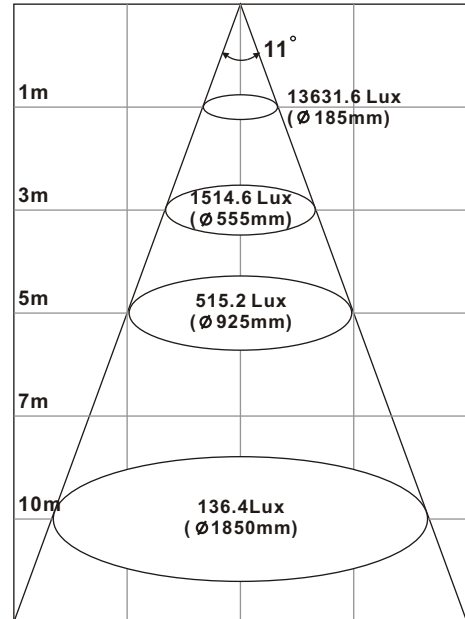

► DIMENSIONS

X-DRUM-HIP

► PHOTOMETRIC DATA

Light source specifications

Optics: polycarbonate lens + clear glass
 Light source: 36 high power led (12 red, 12 green, 12 blue)
 Beam angle: 11 deg
 Light distribution: symmetric direct illumination

ILLUMINANCE

COLOR	1m		3m		5m		10m	
	Lux	Size (mm)	Lux	Size (mm)	Lux	Size (mm)	Lux	Size (mm)
RED	6493.2	182.5	721.4	540	259.8	912.5	65	1825
GREEN	7861.8	185	873.6	555	314.4	925	78.6	1850
BLUE	1440.8	177.5	160	532.5	57.6	887.5	14.4	1775
WHITE	13631.6	185	1514.6	555	545.2	925	136.4	1850

* light pattern indicates the size at 50% of peak intensity

LIGHT OUTPUT

COLOR	Total (lumens)	Power(watts)	Efficacy(lm/W)
RED	311.3	17.7	17.6
GREEN	413	19.3	21.4
BLUE	69.7	19.5	3.6
WHITE	746.2	42.7	17.5

* Tested under X-POWER-2HP

FULL INTENSITY IN WHITE COLOR

LIGHT DISTRIBUTION

IES file is also available

ISOLUX DIAGRAM

At 1m distance

- 3% 408.8lx
- 5% 681.3lx
- 10% 1362.6lx
- 30% 4087.7lx
- 50% 6812.9lx

X-DRUM-HIP