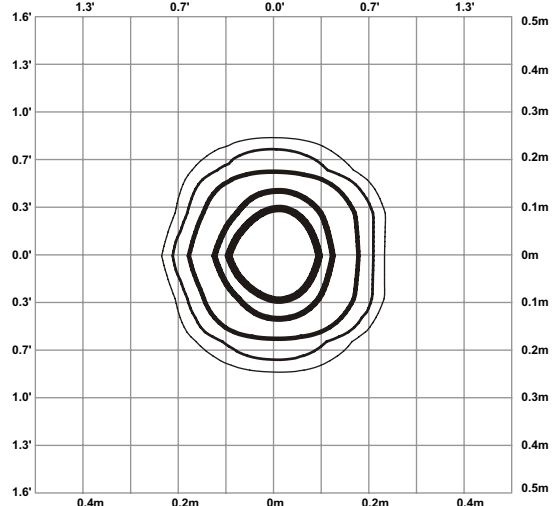

► DIMENSIONS

X-DRUM-HIP

► PHOTOMETRIC DATA

Light source specifications

Optics: polycarbonate lens + clear glass
 Light source: 36 high power led (12 red, 12 green, 12 blue)
 Beam angle: 11 deg
 Light distribution: symmetric direct illumination

ILLUMINANCE

COLOR	1m		3m		5m		10m	
	Lux	Size (mm)	Lux	Size (mm)	Lux	Size (mm)	Lux	Size (mm)
RED	6493.2	182.5	721.4	540	259.8	912.5	65	1825
GREEN	7861.8	185	873.6	555	314.4	925	78.6	1850
BLUE	1440.8	177.5	160	532.5	57.6	887.5	14.4	1775
WHITE	13631.6	185	1514.6	555	545.2	925	136.4	1850

* light pattern indicates the size at 50% of peak intensity

LIGHT OUTPUT

COLOR	Total (lumens)	Power(watts)	Efficacy(lm/W)
RED	311.3	17.7	17.6
GREEN	413	19.3	21.4
BLUE	69.7	19.5	3.6
WHITE	746.2	42.7	17.5

* Tested under X-POWER-2HP

FULL INTENSITY IN WHITE COLOR

LIGHT DISTRIBUTION

IES file is also available

ISOLUX DIAGRAM

At 1m distance

- 3% 408.8lx
- 5% 681.3lx
- 10% 1362.6lx
- 30% 4087.7lx
- 50% 6812.9lx

X-DRUM-HIP