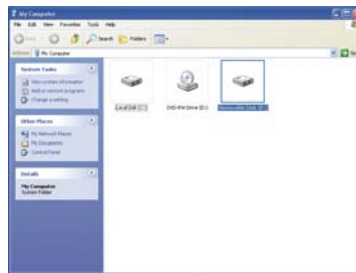

3. Insert your media card into the card reader slot (SD, MMC, MS/PRO)