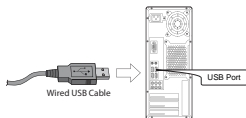

2. Plug in the USB cable to the USB port.

3. Turn On your computer and your operating system will detect the device automatically.