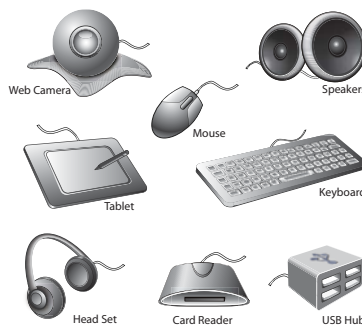

Function Name   Function Description

	Sleep	Puts the computer to sleep mode
	Scroll Up	Scrolls up the Windows Folder or browser
	Scroll Down	Scrolls down the Windows folder or browser
	Home	Launches the default Internet browser.
	E-mail	Goes to your Outlook email program
	Backward	Moves from the previous page of the browser
	Forward	Moves to the next page of the browser
	Search	Opens the window search program
	Play/Pause	Plays/Pauses your video or audio media.
	Stop	Stops the audio/video file currently being played.
	Previous Track	Plays the music track before the current record
	Next Track	Plays the music track after the current record
	Volume Up	Increases the volume of the current audio.
	Volume Down	Decreases the volume of the current audio.
	Mute	Mute & Un-Mute the audio.