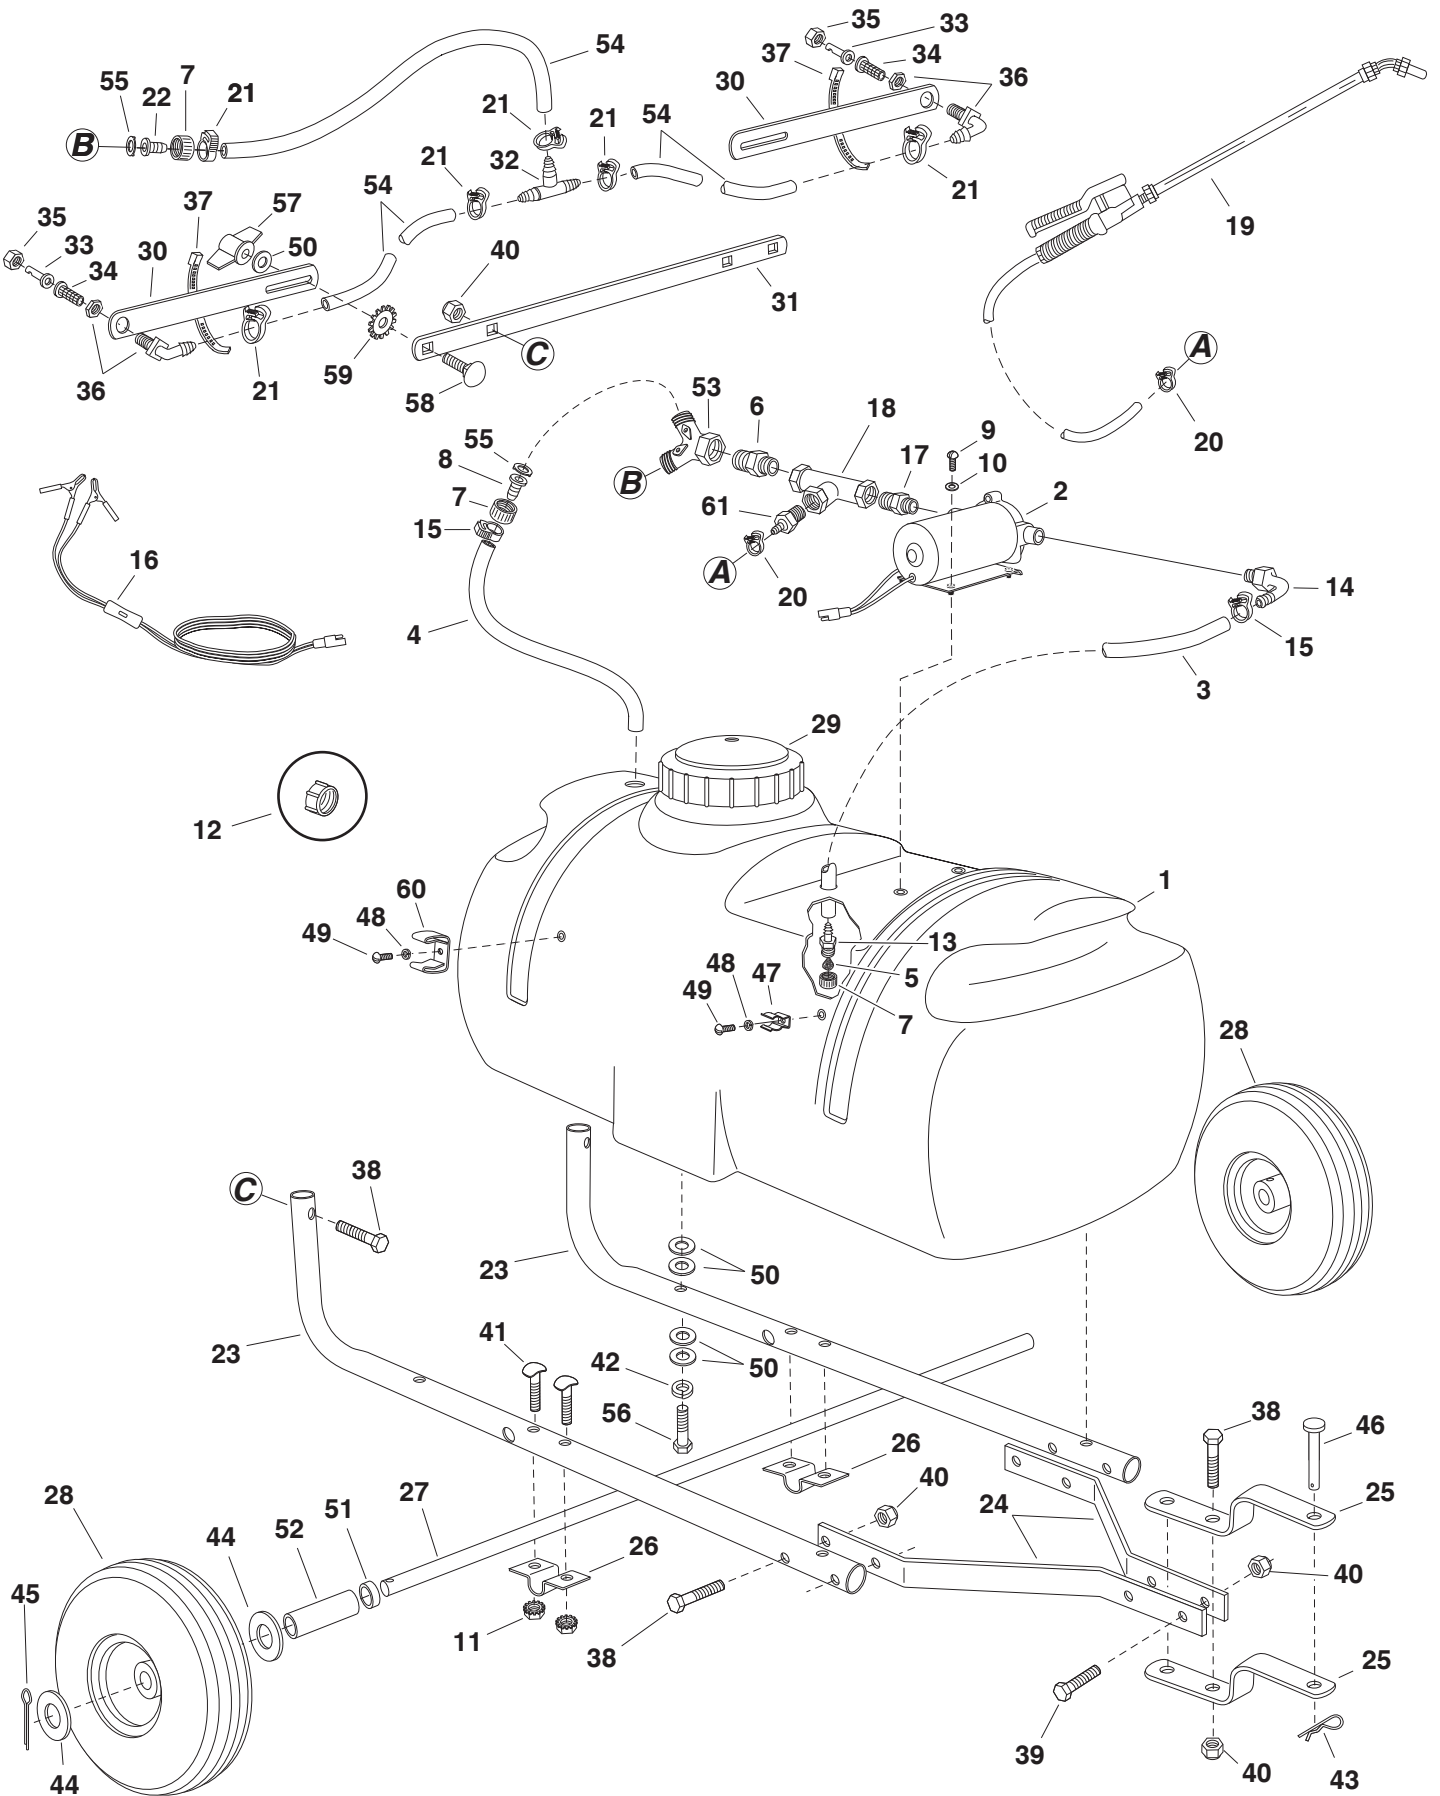

25 GALLON SPRAYER MODEL 45-02934

25 GALLON SPRAYER MODEL 45-02934

REF. NO.	PART NO.	QTY.	DESCRIPTION	REF. NO.	PART NO.	QTY.	DESCRIPTION
1	46283	1	Tank (25 Gal.)	32	47394	1	Tee, Plastic 3/8" Hose
2	42704	1	Pump and Motor	33	45028	2	Nozzle, SS Floodjet
3	46278	1	Hose, 1/2" ID (24" Lg.)	34	45029	2	Strainer, Screen Type
4	45021	1	Hose, 1/2" ID (21" Lg)	35	45037	2	Nut, Screen Body
5	45024	1	Strainer, Cap Type 1"	36	47396	2	Elbow, Plastic 11/16" Thd.
6	45031	1	Adapter, 1/2" NPT x Hose	37	726-0178	2	Nylon Tie
7	45032	3	Nut, Swivel 3/4" Garden Hose	38	44180	8	Bolt, Hex 5/16-18 x 2"
8	45033	1	Hose Barb, 1/2"	39	43840	2	Bolt, Hex 5/16-18 x 1-1/4"
9	45069	4	Screw, Ph. Pan Hd. 10-24 x 1" Lg.	40	47810	10	Nut, Nylock 5/16-18
10	43910	4	Washer, Flat #10 SAE	41	44947	4	Bolt, Curved Head 5/16-18 x 1-5/8"
11	46980	4	Nut, Hex 5/16-18 (SEMS)	42	43086	4	Lock Washer, 5/16"
12	48719	1	Drain Cap	43	43343	1	Pin, Hair Cotter #4 (1/8")
13	46276	1	Adapter, 3/4" GH x 1/2" Barb	44	43009	4	Washer, 3/4"
14	46277	1	Elbow, 3/8 NPT x 1/2" Barb	45	43093	2	Cotter Pin, 1/8" x 1-1/2"
15	45025	2	Clamp, 1/2" Hose	46	47623	1	Hitch Pin
16	42702	1	Wire Harness	47	45180	1	Hose Clip, Small
17	45049	1	Nipple, (Nylon) 1/2" x 3/8" Red.	48	736-0722	2	Lock Washer, #10
18	41309	1	Tee, 1/2" x 1/2" x 1/2" (1/4" Port)	49	46677	2	Screw, Phillips Hd. #10-24 x 3/8"
19	65310	1	Spray Gun & Hose	50	43081	18	Washer, 5/16" Std. Wrt.
20	49779	2	Clamp, Coiled Hose	51	46754	2	Spacer, 1/4" Length
21	41486	6	Clamp, 3/8" Hose	52	46524	2	Spacer, 3-1/8" Length
22	45034	1	Hose Barb, 3/8"	53	45017	1	Hose "Y" W / Valves 3/4"
23	48296	2	Frame Tube	54	47392	3	Hose, 3/8" ID (21" Lg.)
24	24860	2	Hitch Arm	55	45072	2	Gasket, 3/4" Garden Hose
25	23014	2	Hitch Bracket	56	43084	4	Bolt, Hex 5/16-18 x 1-3/4"
26	23917	2	Clamp, 3/4" Axle	57	712-0421	2	Knob
27	24615	1	Axle, 3/4"	58	43682	2	Bolt, Carriage 5/16-18 x 1-1/4"
28	40939	2	Wheel	59	44732	2	Washer, Tooth Lock 5/16"
29	46700	1	Lid	60	47397	1	Hose Clip (Large)
30	24122	2	Boom Bar	61	47390	1	Adapter, 1/2" NPT x 1/4" Barb
31	24585	1	Bracket, Boom Mount		42700	1	Owners Manual