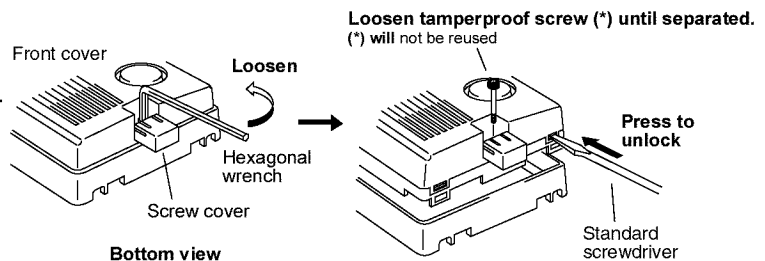

### MOUNTING

(See illustration below)

1. Pull out and down on screw cover at the bottom of K(B,C)-DAR.
2. Loosen tamperproof screw with hexagonal wrench.
3. Separate door station from back frame.
4. On bottom of unit, press two tabs with a screwdriver to unlock front cover panel.
5. Loosen tamperproof screw further, and remove it and the entire front panel.  
(See "REMOVE FRONT COVER PANEL" at the bottom of this page for further clarification.)
6. Mount the back frame to a single gang box, placing stainless steel mounting bracket between the gang box and mounting frame.
7. Mount door station to the back frame with supplied screw.
8. Place supplied stainless steel camera frame onto camera section.
9. Attach stainless steel cover with tamperproof screws (supplied).

### REMOVE FRONT COVER PANEL(\*)

- (\*) Entire gray front panel must be removed.
1. Loosen tamperproof screw with supplied wrench.
  2. Press tabs on the bottom of the K(B,C)-DAR with screwdriver to unlock gray front panel.
  3. Loosen the tamperproof screw further until it can be removed.
  4. Remove and discard the gray front panel and the tamperproof screw of the K(B,C)-DAR.