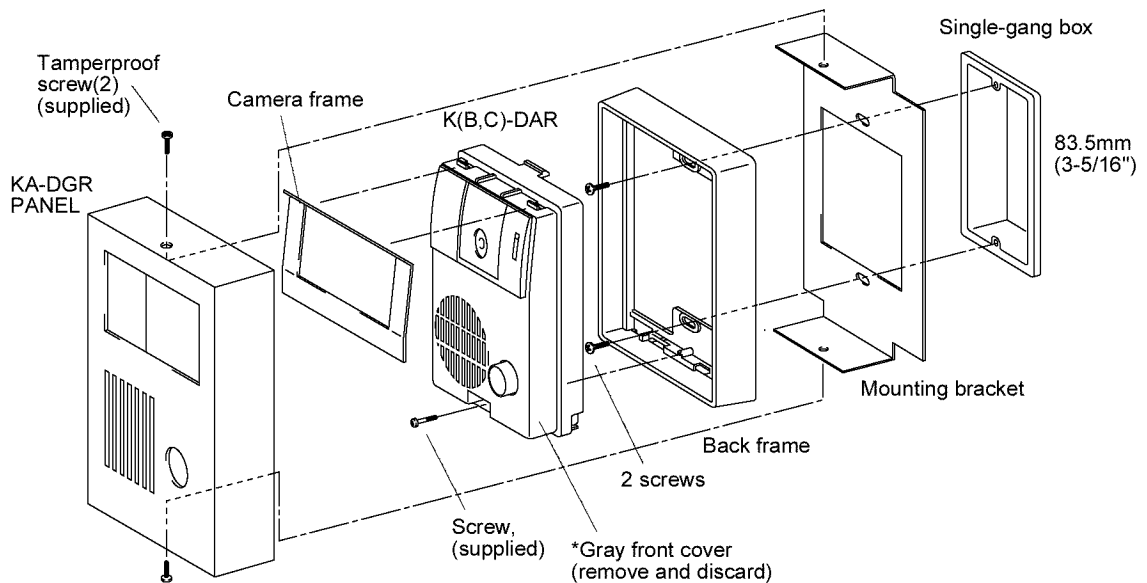

## INSTALLATION MANUAL

**KA-DGR PANEL is a surface mount box made of stainless steel for KB-DAR and KC-DAR color video door stations.**

### PACKAGE CONTENTS

- KA-DGR PANEL
- Screws pack (3 pcs)
- Screwdriver
- Camera frame

### MOUNTING

(See illustration below)

1. Pull out and down on screw cover at the bottom of K(B,C)-DAR.
2. Loosen tamperproof screw with hexagonal wrench.
3. Separate door station from back frame.
4. On bottom of unit, press two tabs with a screwdriver to unlock front cover panel.
5. Loosen tamperproof screw further, and remove it and the entire front panel.  
(See "REMOVE FRONT COVER PANEL" at the bottom of this page for further clarification.)
6. Mount the back frame to a single gang box, placing stainless steel mounting bracket between the gang box and mounting frame.
7. Mount door station to the back frame with supplied screw.
8. Place supplied stainless steel camera frame onto camera section.
9. Attach stainless steel cover with tamperproof screws (supplied).