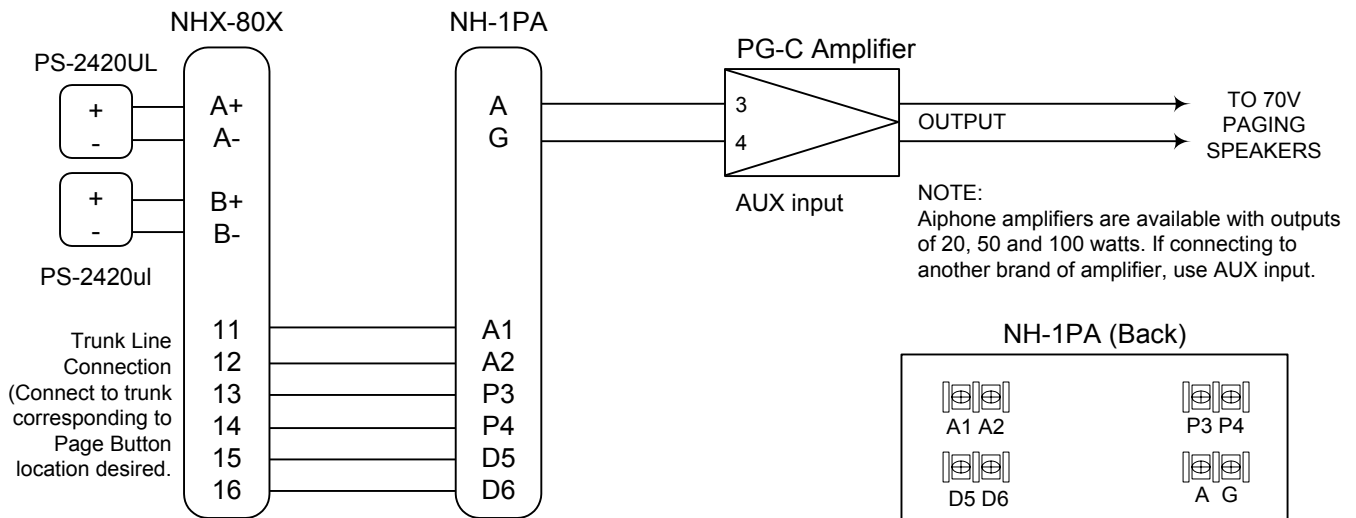

## Paging Adaptor for NHX System

**Provides zone paging to an overhead speaker system**

### - INSTRUCTIONS -

Some applications for Nurse Call systems require paging to overhead speakers. The NH-1PA allows a button on the NHX master to be used for connection to an external paging amplifier. If multiple zones of paging are required, use one NH-1PA per zone.

**NOTE:** An NHX system installed with an NH-1PA included does not carry the UL 1069 listing.

**WIRING DIAGRAM:**

**NOTES:**

- When multiple NH-1PA's are included in the same system, each NH-1PA occupies a station button on the master station. This reduces the overall capacity for patient stations on the system.
- The total amount of wire in a trunkage line including NH-1PA must not exceed 330'.
- Adjust the volume of the paging speakers first from the volume control on the NH-1PA. Then adjust the volume control on the amplifier.
- A system including zone paging does not carry the UL 1069 listing.
- Only wiring concerning overhead paging is shown here. For complete installation and wiring information, please see the complete NHX Installation Manual.

**CONTROLS AND SETTINGS:**

DIP SWITCH SETTINGS (Located on bottomside of NH-1PA):

Switch Values from left to right: 1-2-4-8

- Set dip switches to the numerical value of the station button (1~10) to be designated as the PAGING button.
- Station numbers are 1-10 vertically on the master station.  
If the Paging button is the TOP button on a column (1), set dip switch 1 to ON.  
If the Paging button is the BOTTOM button (10), set switches 2 & 8 to ON.
- Aiphone recommends setting the paging adaptor as station #10 on the first column (trunk line 1, wired as shown here.)