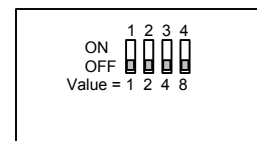

CONTROLS AND SETTINGS:

DIP SWITCH SETTINGS (Located on bottomside of NH-1PA):

Switch Values from left to right: 1-2-4-8

1. Set dip switches to the numerical value of the station button (1~10) to be designated as the PAGING button.
2. Station numbers are 1-10 vertically on the master station.
   If the Paging button is the TOP button on a column (1), set dip switch 1 to ON.
   If the Paging button is the BOTTOM button (10), set switches 2 & 8 to ON.
3. Aiphone recommends setting the paging adaptor as station #10 on the first column (trunk line 1, wired as shown here.)

NH-1PA
(Underneath)