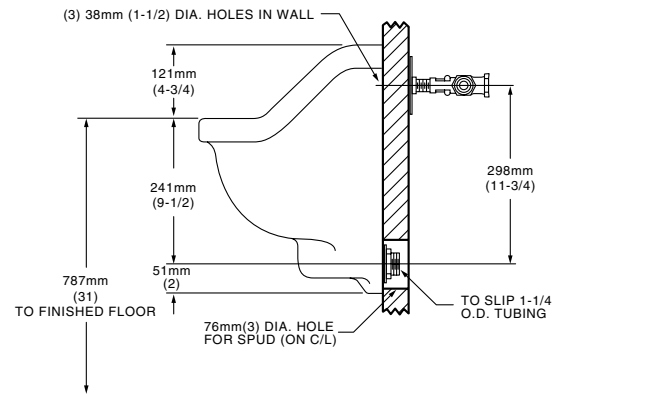

Nominal Dimensions:

356 x 324mm

(14" x 12-3/4")

Compliance Certifications -

Meets or Exceeds the Following Specifications:

- ASME A112.19.2 for Vitreous China Fixtures

SEE REVERSE FOR ROUGHING-IN DIMENSIONS

To Be Specified:

- 1-1/4" Trap:

Available in White Only

0431.066/0421.018

0" to 4" WALL THICKNESS

0431.066/0421.018

4" to 9" WALL THICKNESS

NOTES:

THESE LAVATORIES DO NOT HAVE A TRAP. PROVISIONS MUST BE MADE FOR INSTALLATION OF TRAP IN WALL.
0431.SERIES SHOWN. 0421.SERIES SAME EXCEPT WITH INTEGRAL SLOW-DRAINING OUTLET.

IMPORTANT: Dimensions of fixtures are nominal and may vary within the range of tolerances established by ANSI Standard A112.19.2. These measurements are subject to change or cancellation. No responsibility is assumed for use of superseded or voided pages