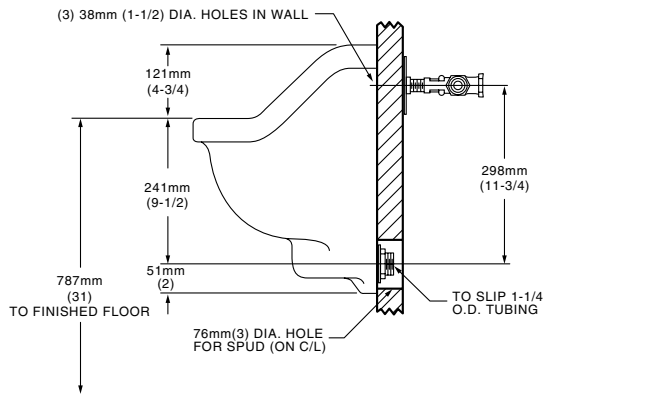

Nominal Dimensions:

356 x 324mm

(14" x 12-3/4")

Compliance Certifications -

Meets or Exceeds the Following Specifications:

- ASME A112.19.2 for Vitreous China Fixtures

SEE REVERSE FOR ROUGHING-IN DIMENSIONS

To Be Specified:

- 1-1/4" Trap:

Available in White Only

0431.066/0421.018

0" to 4" WALL THICKNESS

0431.066/0421.018

4" to 9" WALL THICKNESS

NOTES:

THESE LAVATORIES DO NOT HAVE A TRAP. PROVISIONS MUST BE MADE FOR INSTALLATION OF TRAP IN WALL.
0431.SERIES SHOWN. 0421.SERIES SAME EXCEPT WITH INTEGRAL SLOW-DRAINING OUTLET.

IMPORTANT: Dimensions of fixtures are nominal and may vary within the range of tolerances established by ANSI Standard A112.19.2. These measurements are subject to change or cancellation. No responsibility is assumed for use of superseded or voided pages