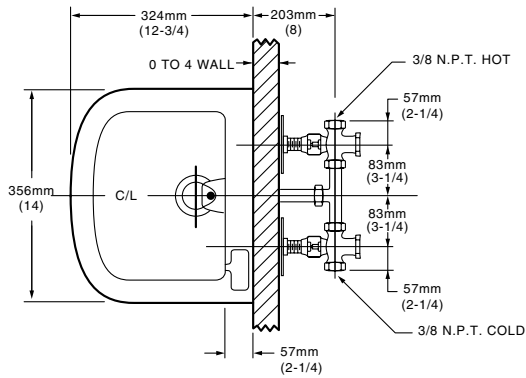

Nominal Dimensions:

356 x 324mm

(14" x 12-3/4")

Compliance Certifications -

Meets or Exceeds the Following Specifications:

- ASME A112.19.2 for Vitreous China Fixtures

SEE REVERSE FOR ROUGHING-IN DIMENSIONS

To Be Specified:

- 1-1/4" Trap:

Available in White Only

0431.066/0421.018

0" to 4" WALL THICKNESS

0431.066/0421.018

4" to 9" WALL THICKNESS

NOTES:

THESE LAVATORIES DO NOT HAVE A TRAP. PROVISIONS MUST BE MADE FOR INSTALLATION OF TRAP IN WALL.
0431.SERIES SHOWN. 0421.SERIES SAME EXCEPT WITH INTEGRAL SLOW-DRAINING OUTLET.

IMPORTANT: Dimensions of fixtures are nominal and may vary within the range of tolerances established by ANSI Standard A112.19.2. These measurements are subject to change or cancellation. No responsibility is assumed for use of superseded or voided pages