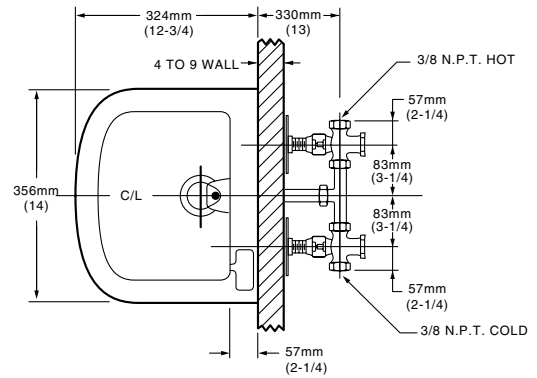

Nominal Dimensions:

356 x 324mm

(14" x 12-3/4")

Compliance Certifications -

Meets or Exceeds the Following Specifications:

- ASME A112.19.2 for Vitreous China Fixtures

SEE REVERSE FOR ROUGHING-IN DIMENSIONS

To Be Specified:

- 1-1/4" Trap:

Available in White Only

0431.066/0421.018

0" to 4" WALL THICKNESS

0431.066/0421.018

4" to 9" WALL THICKNESS

NOTES:

THESE LAVATORIES DO NOT HAVE A TRAP. PROVISIONS MUST BE MADE FOR INSTALLATION OF TRAP IN WALL.
0431.SERIES SHOWN. 0421.SERIES SAME EXCEPT WITH INTEGRAL SLOW-DRAINING OUTLET.

IMPORTANT: Dimensions of fixtures are nominal and may vary within the range of tolerances established by ANSI Standard A112.19.2. These measurements are subject to change or cancellation. No responsibility is assumed for use of superseded or voided pages