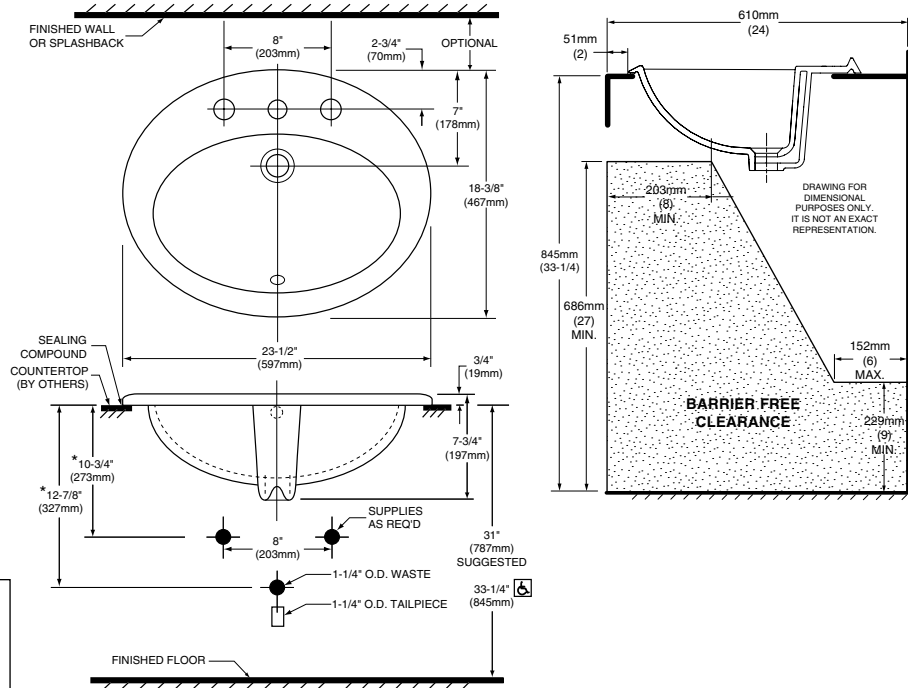

PIAZZA™ COUNTERTOP SINK

- Made from vitreous china
- Self-rimming with cutout template supplied
- Large faucet deck and generous bowl
- Front overflow

- ☐ **0478.403** Faucet holes on 4" (203mm) centers
- ☐ **0478.803** Faucet holes on 8" (102mm) centers (illustrated)
- ☐ **0478.001** center hole only

Nominal Dimensions:

23-1/2" x 18-3/8"
(597 x 467mm)

Bowl sizes:

18-1/2" (470mm) wide
11-3/4" (299mm) front to back
6-1/2" (165mm) deep

Compliance Certifications - Meets or Exceeds the Following Specifications:

- ASME A112.19.2M for Vitreous China Fixtures
- CAN/CSA B45 series

To Be Specified:

- ☐ Color: ☐ White ☐ Bone
  ☐ Linen ☐ Silver
  ☐ Fawn Beige ☐ Black
- ☐ Faucet*:
- ☐ Faucet Finish:
- ☐ Supplies:
- ☐ 1-1/4" Trap:

* See faucet section for additional models available

MEETS THE AMERICANS WITH DISABILITIES ACT GUIDELINES AND ANSI A117.1 ACCESSIBLE AND USABLE BUILDINGS AND FACILITIES - CHECK LOCAL CODES.

Install lavatory 864mm (34") from finished floor.
Lavatory installed 51mm (2") minimum from front edge of countertop provides 686mm (27") knee clearance.

NOTES:

* DIMENSIONS SHOWN FOR LOCATION OF SUPPLIES AND "P" TRAP ARE SUGGESTED.
FOR COUNTERTOP CUTOUT AND INSTALLATION INSTRUCTIONS USE TEMPLATE SUPPLIED WITH SINK.
FITTINGS NOT INCLUDED WITH FIXTURE AND MUST BE ORDERED SEPARATELY.
SEALING COMPOUND SUPPLIED BY OTHERS.

IMPORTANT: Dimensions of fixtures are nominal and may vary within the range of tolerances established by ANSI Standard A112.19.2. These measurements are subject to change or cancellation. No responsibility is assumed for use of superseded or voided pages.