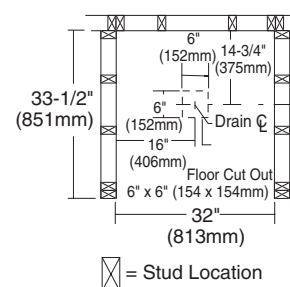

STUD LAYOUT