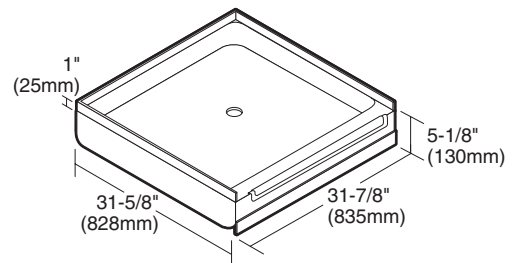

ACRYLUX 32" x 32" SHOWER KIT

Shower Kit With Walls:

☐ **3232Y1K.ST Shower Kit With Walls**

Includes the following components:

Shower Base Features:

- 3232Y1.ST Shower Base
- High-gloss acrylic-capped ABS with fiberglass reinforcement
- Single threshold with tiling flange

Nominal Dimensions:

31-7/8" x 31-5/8" x 5-1/8"
(810 x 803 x 130mm)

Door Features:

- 3200Y1.STE5.213 Pivot Bath Door
- Tempered safety glass
- Silver Shine frame finish
- Rain privacy glass

Nominal Dimensions:

28-3/8" to 31-1/8" x 64-3/4"
(721 to 791 x 1645mm)

Wall Set Features:

- 3232Y1.SW Bath Wall Set
- High-gloss acrylic-capped ABS with fiberglass reinforcement
- Mounts directly to studs
- Caulk-less installation

Nominal Dimensions:

32" x 32" x 70" tall
(813 x 813 x 1778mm)

Shower Kit Without Walls:

☐ **3232Y1KB.ST Shower Kit Without Walls**

- Same as above but without wall set

Compliance Certifications -

Meets or Exceeds the Following Specifications:

- ANSI Z97 for Safety Glazing Materials
- ANSI Z124.1.2 for Plastic Bathtubs and Shower Units
- ASTM E162 for Flammability
- NFPA 258 for Smoke Density