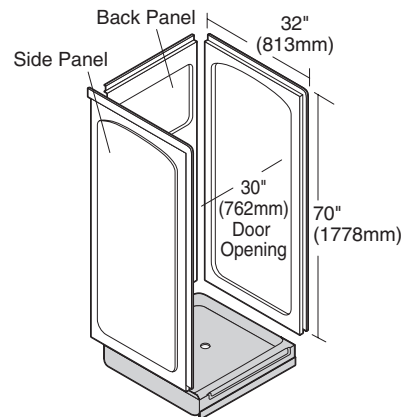

ACRYLUX 32" x 32" SHOWER KIT

Shower Kit With Walls:

☐ **3232Y1K.ST Shower Kit With Walls**

Includes the following components:

Shower Base Features:

- 3232Y1.ST Shower Base
- High-gloss acrylic-capped ABS with fiberglass reinforcement
- Single threshold with tiling flange

Nominal Dimensions:

31-7/8" x 31-5/8" x 5-1/8"
(810 x 803 x 130mm)

Door Features:

- 3200Y1.STE5.213 Pivot Bath Door
- Tempered safety glass
- Silver Shine frame finish
- Rain privacy glass

Nominal Dimensions:

28-3/8" to 31-1/8" x 64-3/4"
(721 to 791 x 1645mm)

Wall Set Features:

- 3232Y1.SW Bath Wall Set
- High-gloss acrylic-capped ABS with fiberglass reinforcement
- Mounts directly to studs
- Caulk-less installation

Nominal Dimensions:

32" x 32" x 70" tall
(813 x 813 x 1778mm)

Shower Kit Without Walls:

☐ **3232Y1KB.ST Shower Kit Without Walls**

- Same as above but without wall set

Compliance Certifications -

Meets or Exceeds the Following Specifications:

- ANSI Z97 for Safety Glazing Materials
- ANSI Z124.1.2 for Plastic Bathtubs and Shower Units
- ASTM E162 for Flammability
- NFPA 258 for Smoke Density