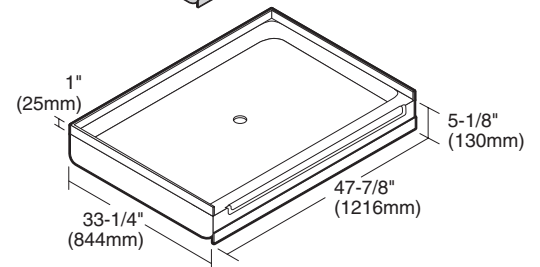

ACRYLUX 48" x 34" SHOWER KIT

Shower Kit With Walls:

☐ **4834Y1K.ST Shower Kit With Walls**

Includes the following components:

Shower Base Features:

- 4834Y1.ST Shower Base
- High-gloss acrylic-capped ABS with fiberglass reinforcement
- Single threshold with tiling flange

Nominal Dimensions:

47-7/8" x 33-1/4" x 5-1/8"
(1216 x 845 x 130mm)

Door Features:

- 4800Y1.STE5.213 By-Pass Bath Door
- Tempered safety glass
- Silver Shine frame finish
- Rain privacy glass

Nominal Dimensions:

45-1/2" to 47-1/2" x 65-7/8"
(1156 to 1207 x 1673mm)

Wall Set Features:

- 4834Y1.SW Bath Wall Set
- High-gloss acrylic-capped ABS with fiberglass reinforcement
- Mounts directly to studs
- Caulk-less installation

Nominal Dimensions:

48" x 34" x 70" tall
(1219 x 864 x 1778mm)

Shower Kit Without Walls:

☐ **4834Y1KB.ST Shower Kit Without Walls**

- Same as above but without wall set

Compliance Certifications -

Meets or Exceeds the Following Specifications:

- ANSI Z97 for Safety Glazing Materials
- ANSI Z124.1.2 for Plastic Bathtubs and Shower Units
- ASTM E162 for Flammability
- NFPA 258 for Smoke Density