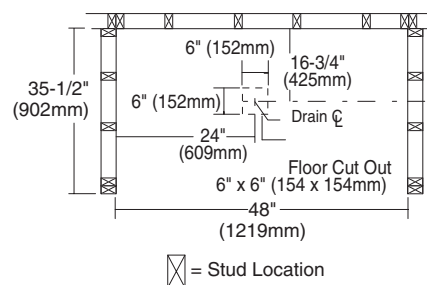

STUD LAYOUT