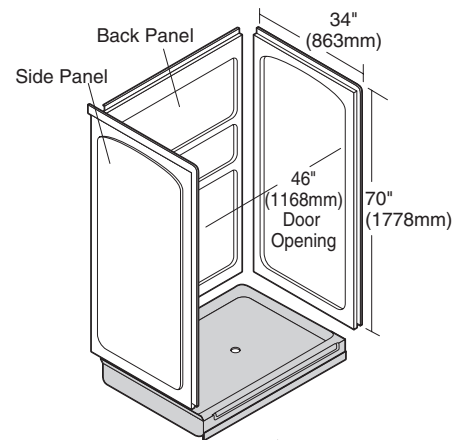

ACRYLUX 48" x 34" SHOWER KIT

Shower Kit With Walls:

☐ **4834Y1K.ST Shower Kit With Walls**

Includes the following components:

Shower Base Features:

- 4834Y1.ST Shower Base
- High-gloss acrylic-capped ABS with fiberglass reinforcement
- Single threshold with tiling flange

Nominal Dimensions:

47-7/8" x 33-1/4" x 5-1/8"
(1216 x 845 x 130mm)

Door Features:

- 4800Y1.STE5.213 By-Pass Bath Door
- Tempered safety glass
- Silver Shine frame finish
- Rain privacy glass

Nominal Dimensions:

45-1/2" to 47-1/2" x 65-7/8"
(1156 to 1207 x 1673mm)

Wall Set Features:

- 4834Y1.SW Bath Wall Set
- High-gloss acrylic-capped ABS with fiberglass reinforcement
- Mounts directly to studs
- Caulk-less installation

Nominal Dimensions:

48" x 34" x 70" tall
(1219 x 864 x 1778mm)

Shower Kit Without Walls:

☐ **4834Y1KB.ST Shower Kit Without Walls**

- Same as above but without wall set

Compliance Certifications -

Meets or Exceeds the Following Specifications:

- ANSI Z97 for Safety Glazing Materials
- ANSI Z124.1.2 for Plastic Bathtubs and Shower Units
- ASTM E162 for Flammability
- NFPA 258 for Smoke Density