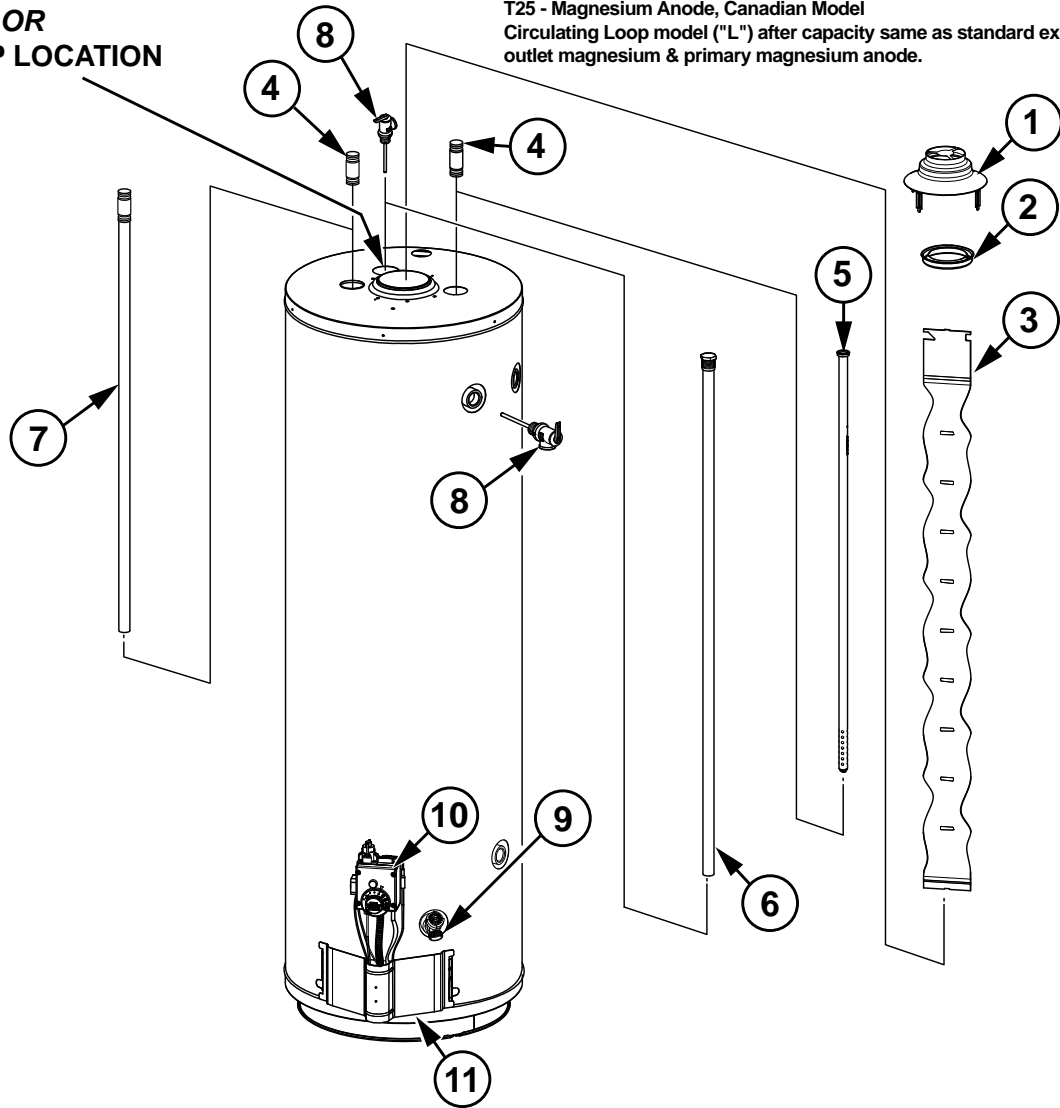

RESIDENTIAL GAS SERVICE PARTS LIST

MODELS:

GCVL- 40 200/210, XCVL- 40 200/201,	GCV- 40 200/201 XCV- 40 200/201, GCVH- 40L 200/201,	GVR- 40 200/201, XVR- 40 200/201, XGV- 40 200/201,
GVRL- 40 200/201,	GCV- 50 200/201, XCV- 50 200/201,	GVR- 50 200/201, XVR- 50 200/201, XGV- 50 200/201;

Actual water heater may have one of the following SMRs, so it will vary from list accordingly;

1. S19 - Magnesium Anode
   - S24 - No Name Plate
   - S41 - KA 90 Anode
   - S45 - Outlet Anode, Top T&P
   - S83 - Outlet Magnesium Anode, Top T&P
   - T25 - Magnesium Anode, Canadian Model
2. Circulating Loop model ("L") after capacity same as standard except receive outlet magnesium & primary magnesium anode.

ANODE LOCATION
OR
TOP T&P LOCATION