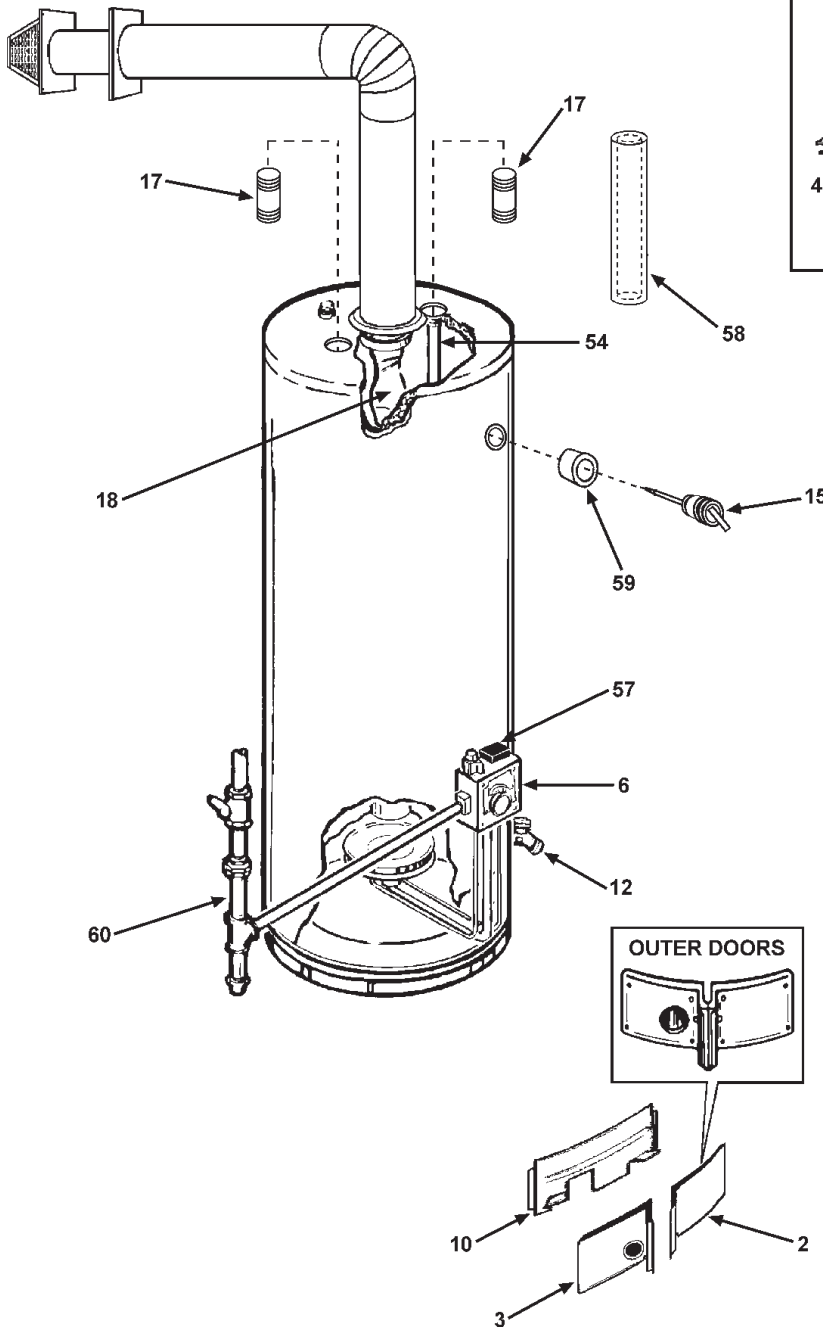

A.O. Smith Water Heaters

GAS

RESIDENTIAL WATER HEATER PARTS LIST
MODELS: GDVS-40, XDVS-40, GDVH-40
GDVS-50, XDVS-50, GDVH-50, GDVH-75
GDVH-40Q, GDVH-50Q, GDVH-75Q
GDVH-40L, GDVH-50L, GDVH-75L

A.O. Smith Water Heater Parts Fulfillment
125 Southeast Parkway, Franklin, TN 37068
1-800-527-1953
www.hotwater.com