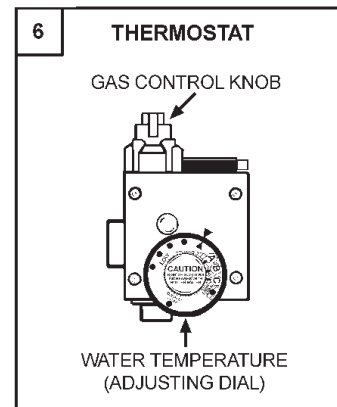

A.O. Smith Water Heaters

GAS

RESIDENTIAL WATER HEATER PARTS LIST
MODELS: GDVS-40, XDVS-40, GDVH-40
GDVS-50, XDVS-50, GDVH-50, GDVH-75
GDVH-40Q, GDVH-50Q, GDVH-75Q
GDVH-40L, GDVH-50L, GDVH-75L

A.O. Smith Water Heater Parts Fulfillment
125 Southeast Parkway, Franklin, TN 37068
1-800-527-1953
www.hotwater.com