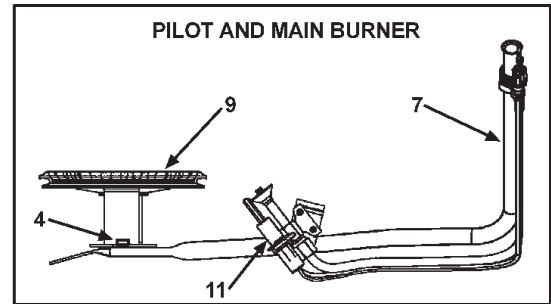

A.O. Smith Water Heaters

GAS

RESIDENTIAL WATER HEATER PARTS LIST
MODELS: GDVS-40, XDVS-40, GDVH-40
GDVS-50, XDVS-50, GDVH-50, GDVH-75
GDVH-40Q, GDVH-50Q, GDVH-75Q
GDVH-40L, GDVH-50L, GDVH-75L

A.O. Smith Water Heater Parts Fulfillment
125 Southeast Parkway, Franklin, TN 37068
1-800-527-1953
www.hotwater.com