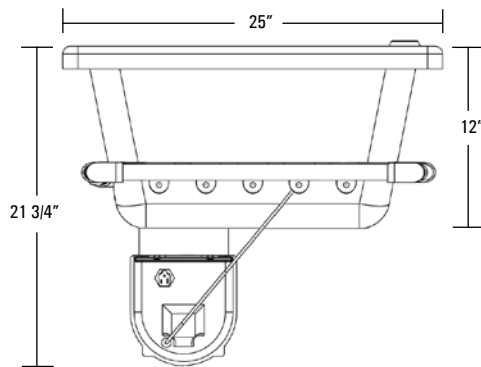

**SHIP IT NOW! MODEL**

Faucet hardware and drain basket not included.

**Note:** Before drilling holes for your faucet system, check the position of the faucet to ensure that it will not interfere with the sink or its plumbing.

### GENERAL SPECIFICATIONS:

Sink Size	25" x 22" x 12"
	56 cm x 63.5 cm x 30.5 cm
Sink Well	17 1/4" Long
	11 1/2" Wide
	11 3/16" Interior Depth
	11 3/16" Maximum Water Depth
Shipping Weight	38.4 lbs. / 17.42 kg
Sink Weight Filled	114.11 lbs. / 51.8 kg
Sink Empty Weight	17 lbs. / 7.7 kg
Sink Only Weight	7 lbs. / 3.1 kg
Gallons to Overflow	11.7 gal. / 44.3 L
Gallons to Operate	5.5 gal. / 20.8 L