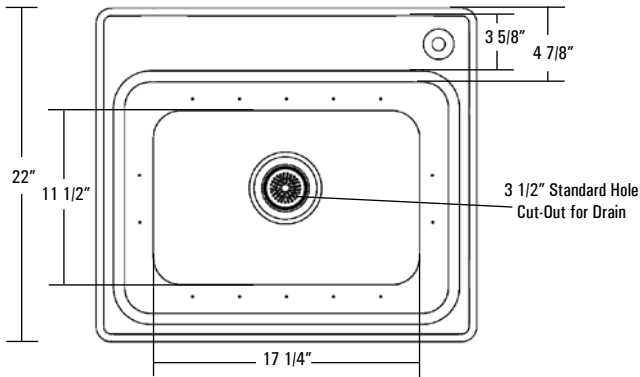

**SHIP IT NOW! MODEL**

Faucet hardware and drain basket not included.

**Note:** Before drilling holes for your faucet system, check the position of the faucet to ensure that it will not interfere with the sink or its plumbing.

### GENERAL SPECIFICATIONS:

Sink Size	25" x 22" x 12"
	56 cm x 63.5 cm x 30.5 cm
Sink Well	17 1/4" Long
	11 1/2" Wide
	11 3/16" Interior Depth
	11 3/16" Maximum Water Depth
Shipping Weight	38.4 lbs. / 17.42 kg
Sink Weight Filled	114.11 lbs. / 51.8 kg
Sink Empty Weight	17 lbs. / 7.7 kg
Sink Only Weight	7 lbs. / 3.1 kg
Gallons to Overflow	11.7 gal. / 44.3 L
Gallons to Operate	5.5 gal. / 20.8 L