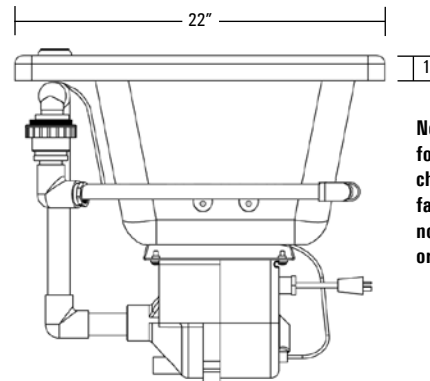

**SHIP IT NOW! MODEL**

Faucet hardware and drain basket not included.

**Note:** Before drilling holes for your faucet system, check the position of the faucet to ensure that it will not interfere with the sink or its plumbing.

### GENERAL SPECIFICATIONS:

Sink Size	25" x 22" x 12"
	56 cm x 63.5 cm x 30.5 cm
Sink Well	17 1/4" Long
	11 1/2" Wide
	11 3/16" Interior Depth
	11 3/16" Maximum Water Depth
Shipping Weight	38.4 lbs. / 17.42 kg
Sink Weight Filled	114.11 lbs. / 51.8 kg
Sink Empty Weight	17 lbs. / 7.7 kg
Sink Only Weight	7 lbs. / 3.1 kg
Gallons to Overflow	11.7 gal. / 44.3 L
Gallons to Operate	5.5 gal. / 20.8 L