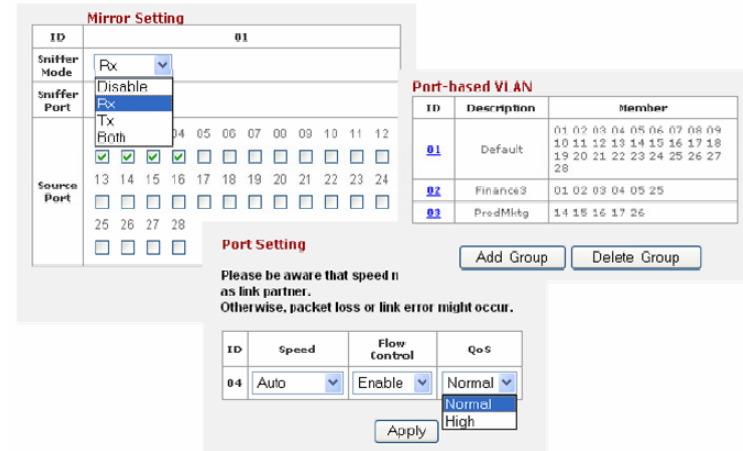

Gigabit Ethernet Switches

Enterprise-Class, Web-Configurable and Unmanaged Overview

Asante switches (top to bottom): GX5-800P, GX5-2400W, IC35160-T and IC35160-G. Web configuration screens (GX5-2400W)

	IntraCore® - Enterprise-Class	FriendlyNET® GX5-W - Web Configure	FriendlyNET GX5 - Unmanaged
Layer 2/3 Gigabit Switches	16 ports: IC35516-G 16 ports: IC35516-T	--	--
Layer 2 Gigabit Switches	16 ports: IC35160-G 16 ports: IC35160-T	24 ports: GX5-2400W	5 ports: GX5-500 8 ports: GX5-800P, GX5-800
Layer 2 10/100 Switches with Gigabit Uplinks	24 ports + 2 Gig: IntraCore 3524 Series 48 ports + 2 slots: IntraCore 3548-2GT	24 ports + 4 Gig: GX5-424W	--
Management	SNMP, RMON, Telnet, Web, console, port mirroring	Web browser, Windows utility, port mirroring	--
Configuration and Monitoring	Port statistics, configuration	Port statistics, configuration	--
Advanced Features	Jumbo frames**, VLANs, IP multicast with IGMP, priority queues, link aggregation	VLANs, link aggregation, 2 priority queues	--
Security	802.1x authentication, new node and duplicate IP address detection, trusted MAC address	System trap (boot-up, illegal login)	--
High Availability	Redundant power supply*, dual flash firmware banks, auto link failover*, spanning tree	--	--
Fiber Modules	Industry-standard GBIC or SFP Mini-GBIC modules	SFP Mini-GBIC (GX5-424W)	--