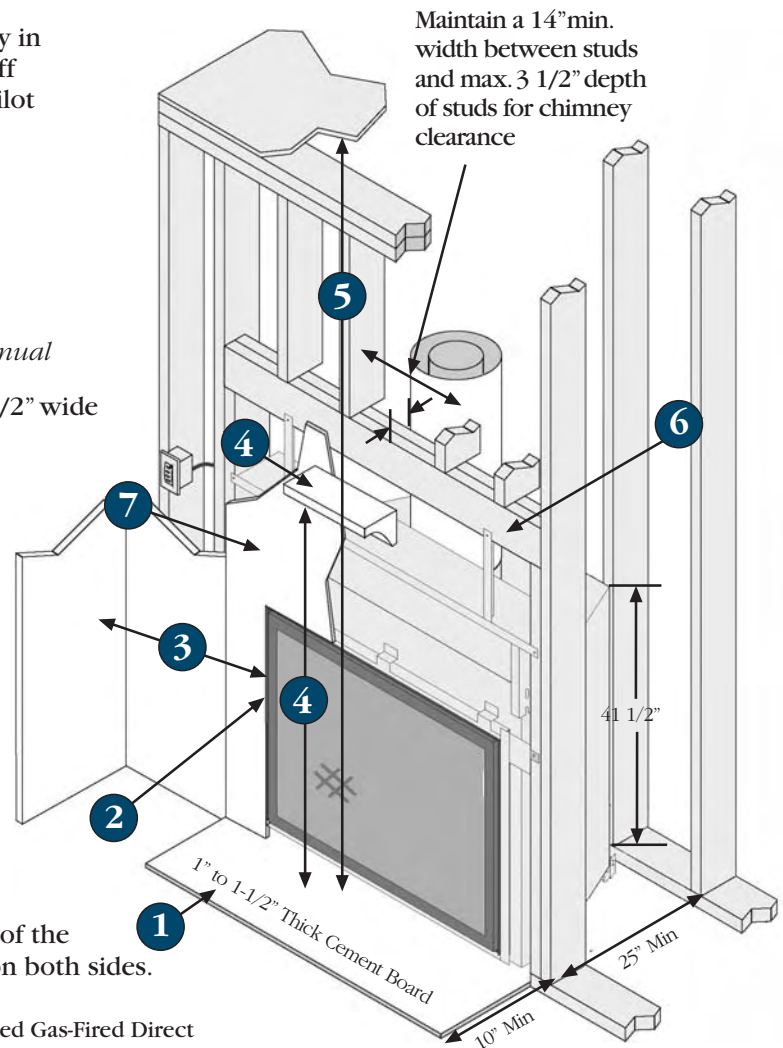

## Standard Features:

- No grills for a traditional masonry fireplace look.
- Durable, high temperature, tempered glass with safety mesh screen (removable if desired).
- 1080 sq. in. of fireviewing area
- Realistic, 4 piece detailed log set cast from real firewood.
- Digital Home Comfort™ Control System can be operated by the hand-held remote control and the wireless wall control.
- The Electronic Gas Valve can be run for greater efficiency in the “Intermittent Pilot Mode” with the gas pilot turned off until you need it or “Standing Pilot Mode” with the gas pilot always on, for reliable cold weather operation.
- Natural (NG) or Propane (LP) operation.
- Uses Simpson Duravent 8 5/8” x 6” chimney.
- Seven Year “Real World” Warranty.

## Framing Dimensions: See Installation Manual

1. Hearth Requirements: Extends 10” from face and 49 1/2” wide when installed flush. Not required when raised 6” (See Installation Manual for details)
2. Non-combustible facing - Two side and two top pieces are provided with the fireplace
3. Side Wall Clearance: 11”
4. Mantle Clearances: 50” from base of fireplace. Maximum allowed mantle depth: 12”
5. Minimum fireplace enclosure height 60”. Measured from base of fireplace.
6. Minimum framing: 50” wide x 56 3/4” tall x 25” deep.
7. Facing Requirements: Provided fiber board or other non-combustible material must extend from the base of the fireplace to the header and to the framing members on both sides.