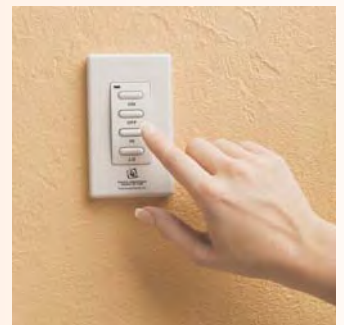

You control all functions including on/off, room temperature and flame height adjustment all from the standard hand-held remote or wireless modulating wall mounted control - both included with fireplace.