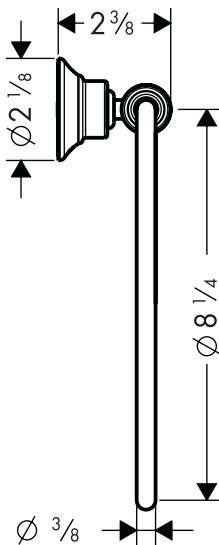

Product Features

- Solid brass

Available Finishes

Chrome	42021000
Brushed Nickel	42021820
Polished Nickel	42021830

The measurements shown are for reference only.

Products and specifications shown are subject to change without notice.