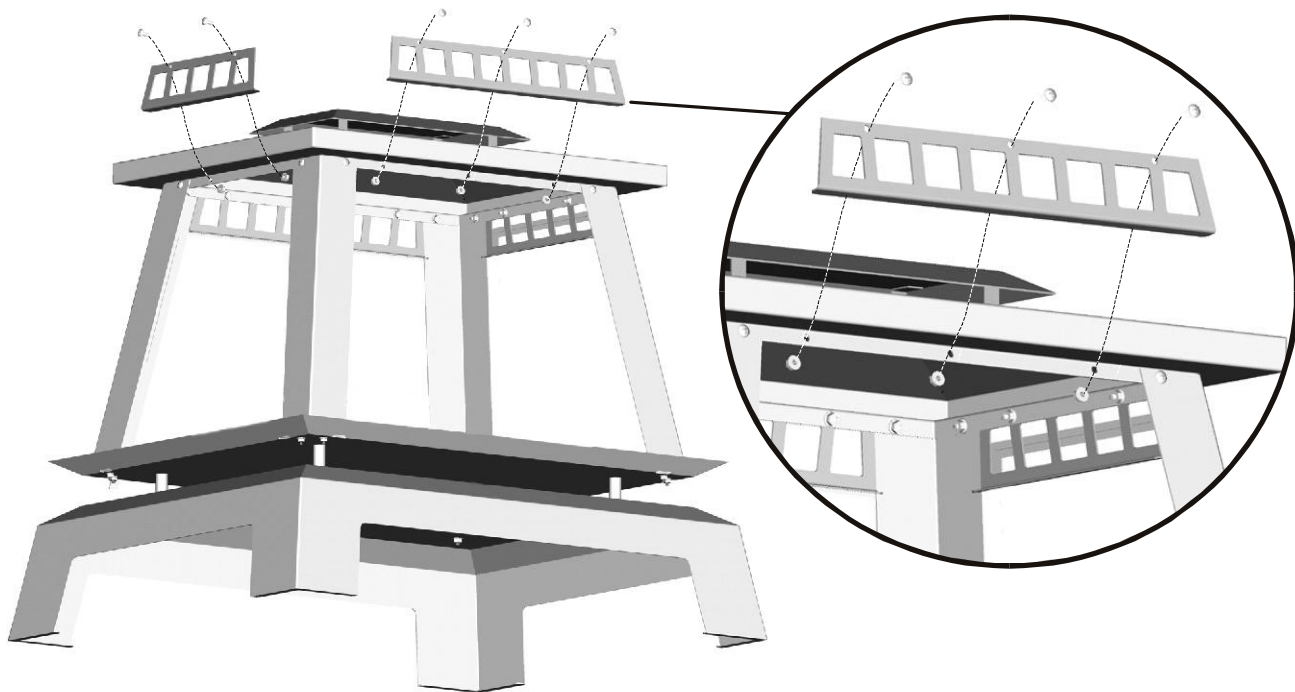

1. ---
2. **5** Attach the short panels to large top cover on the short side of the fireplace. Make sure the flange faces the inside of the fireplace. Use (2) 10-24 x ½”bolts and (2) 10-24 flange nuts. Attach the long panels on the long sides in the same manner as the short panels using (3) 10-24 x ½” bolts and (3) 10-24 flange nuts.