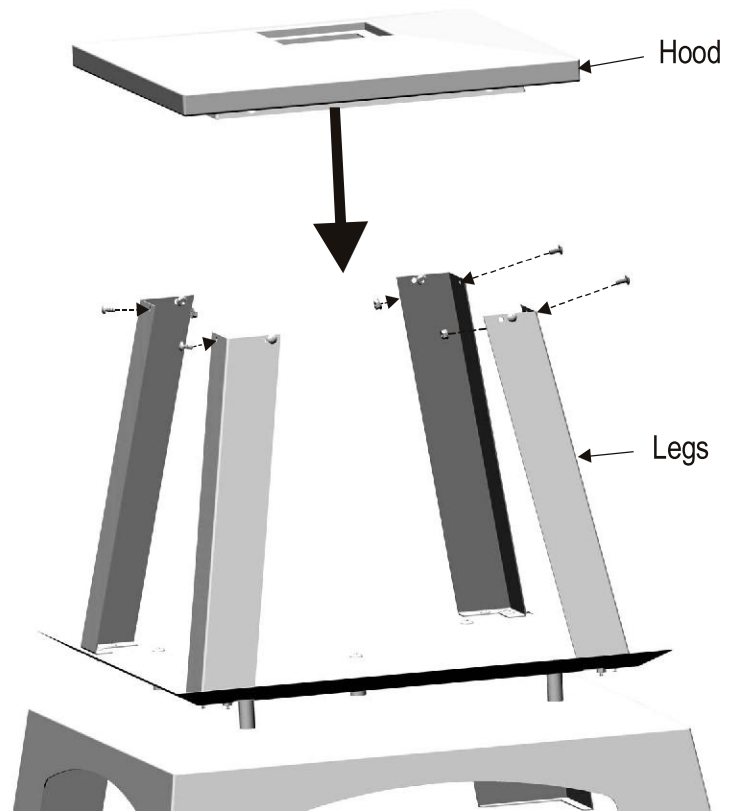

1. **3** Place hood on outside of corner posts. Secure each slat with (2) #10-24x1/2" screws and (2) #10-24 flange nuts. **Tighten all flange nuts.**