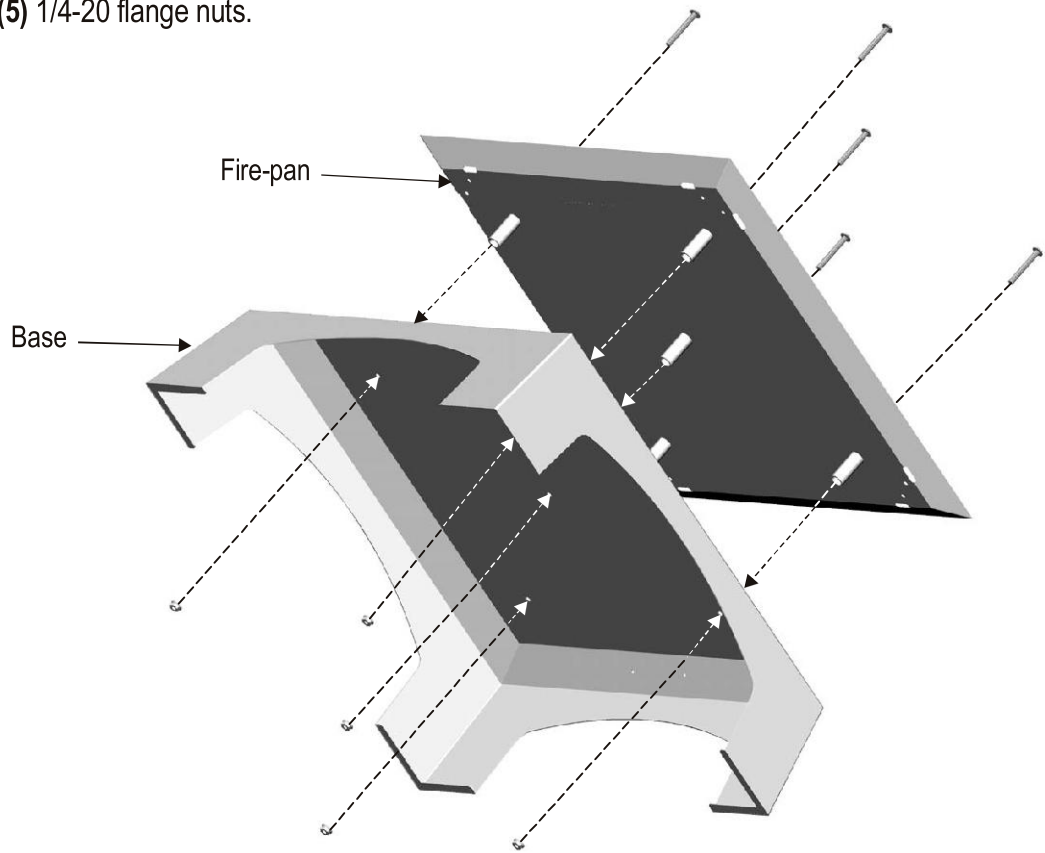

1. ---
2. **1** Place **(5)** 1/4-20x2-1/4" machine screws into fire-pan and base. Attach with **(5)** 1/4-20 flange nuts.