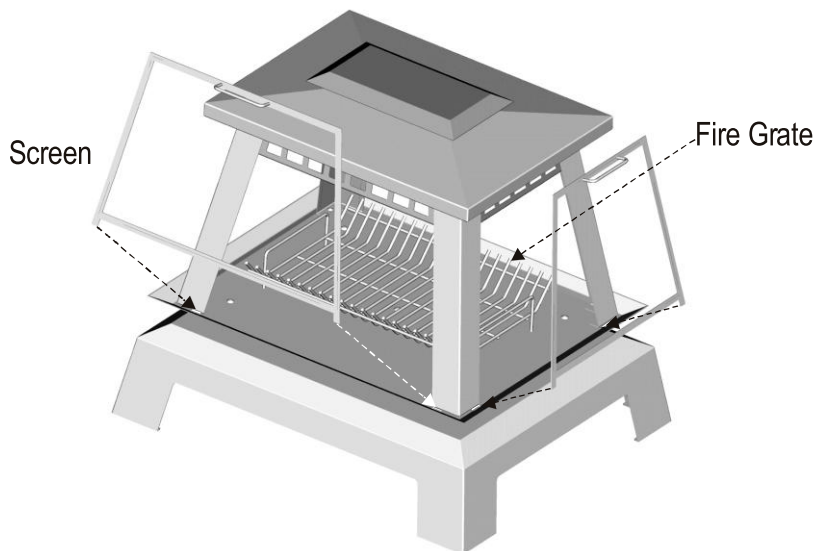

Repeat process for other two sides

1. ---
2. **6** Place fire grate on firepan.

Insert bottoms of screens into slots and rest against corner posts.