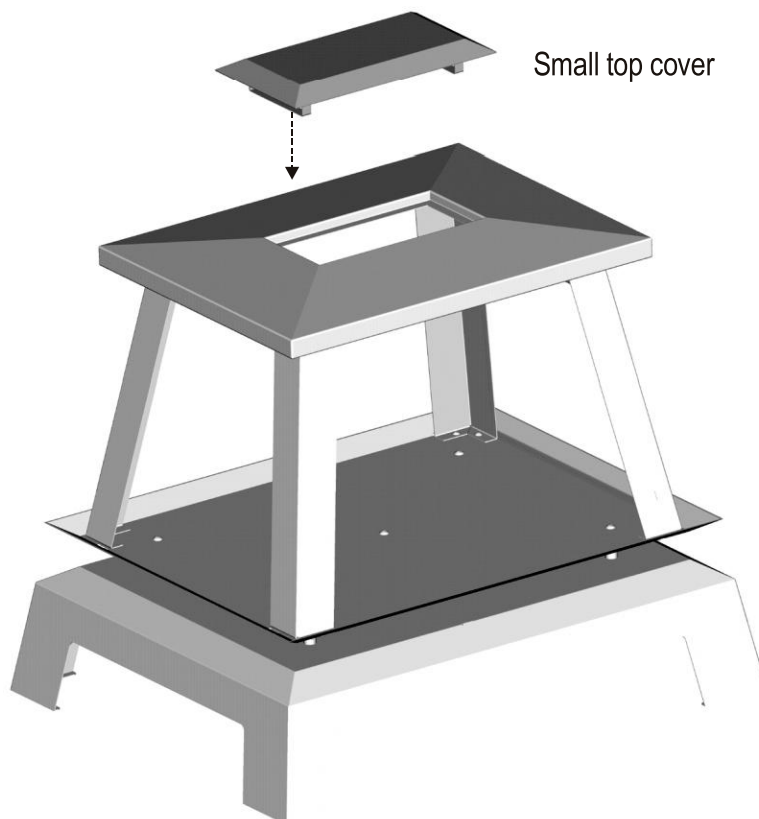

1. **4** Place small top cover inside the flanges in the large top cover.