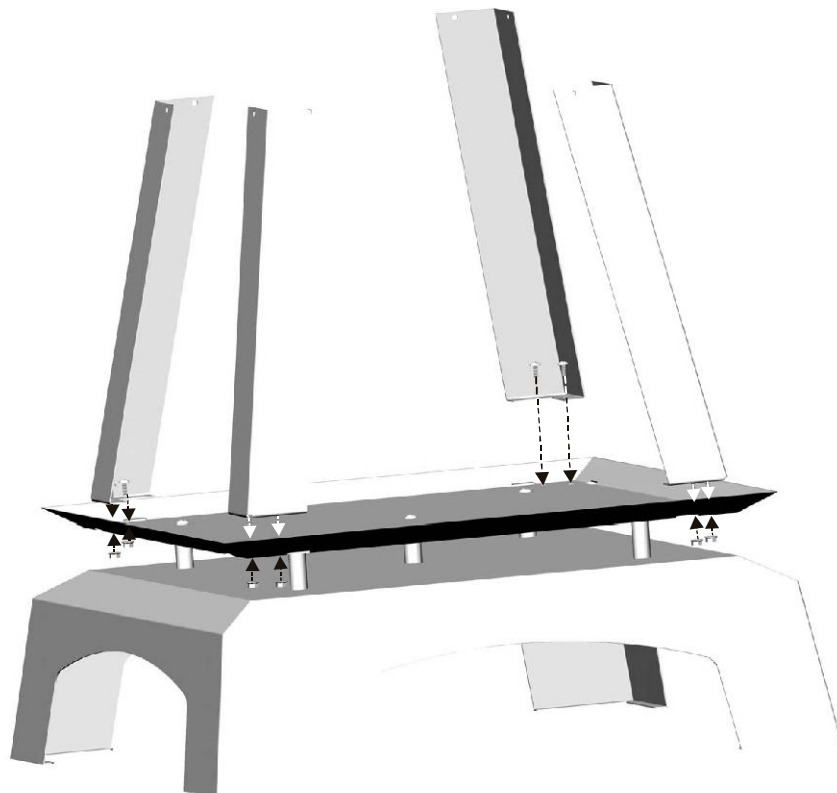

1. ---
2. **2** Each corner post attaches with **(2)** #10-24x1/2" screws and **(2)** #10-24 flange nuts. **Do not tighten flange nuts until the top is attached**