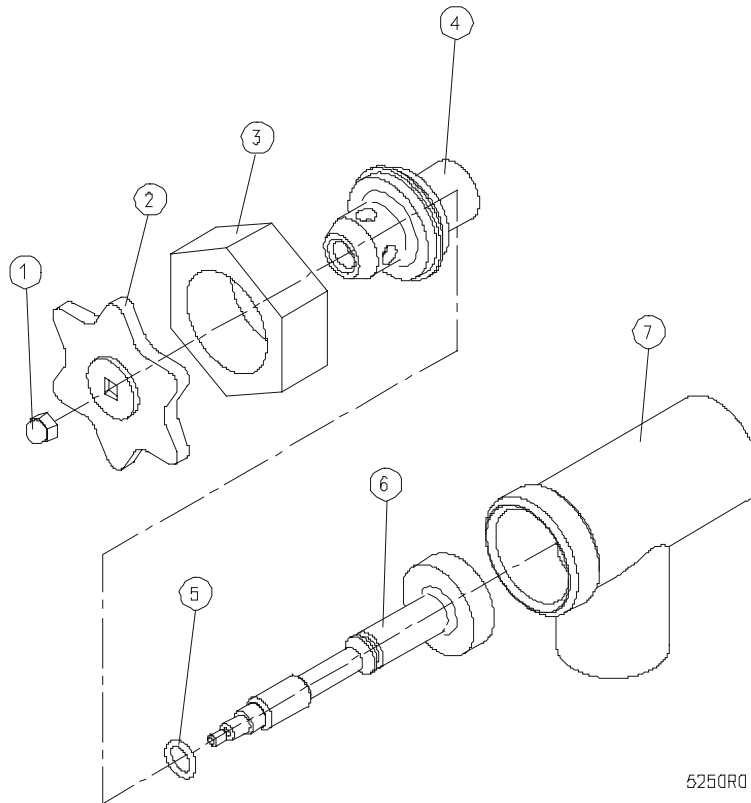

** SELECT AS REQUIRED.

PARTS LIST, SELF-GENERATING STEAM KETTLES, MODELS KLT, KLS, KPS

HINGE ASSEMBLY

FIGURE 5

<u>ITEM</u>	<u>PART NUMBER</u>	<u>DESCRIPTION</u>	<u>QUANTITY</u>
1.	40259	Knob	1
** 2.	42158	Handle Assembly, 20 Gallon Kettle	1
	42159	Handle Assembly, 30 Gallon Kettle	1
	42161	Handle Assembly, 40 Gallon Kettle	1
3.	40109	Bolt	2
4.	43389	Fibre Washer	4
5.	40111	Nut	2
6.	41512	Cover, 20 Gallon Kettle	1
	41513	Cover, 30 Gallon Kettle	1
	41514	Cover, 40 Gallon Kettle	1
	41515	Cover, 60 Gallon Kettle	1
	41516	Cover, 80 Gallon Kettle	1
	41517	Cover, 100 Gallon Kettle	1

** SELECT AS REQUIRED

PARTS LIST, SELF-GENERATING STEAM KETTLES, MODELS KLT, KLS, KPS

DRAW-OFF VALVE

FIGURE 6

<u>ITEM</u>	<u>PART NUMBER</u>	<u>DESCRIPTION</u>	<u>QUANTITY</u>
	40553	1 - ½" DRAW-OFF VALVE ASSEMBLY	
1.	41809	Acorn Nut 10-24 UNC	1
2.	40662	Handle, Stainless Steel	1
3.	40559	Gland Nut	1
4.	40560	Bonnet	1
5.	40562	"O" Ring	1
6.	40561	Stem Assembly	1
7.	43246	Valve Body	1

PARTS LIST, SELF-GENERATING STEAM KETTLES, MODELS KLT, KLS, KPS

<u>ITEM</u>	<u>PART NUMBER</u>	<u>DESCRIPTION</u>	<u>QUANTITY</u>
	40554	2" DRAW-OFF VALVE ASSEMBLY	
1.	41809	Acorn Nut 10-24 UNC	1
2.	40662	Handle, Stainless Steel	1
3.	40563	Gland Nut	1
4.	40564	Bonnet	1
5.	40566	"O" Ring	1
6.	40565	Stem Assembly	1
7.	42481	Valve Body	1

<u>ITEM</u>	<u>PART NUMBER</u>	<u>DESCRIPTION</u>	<u>QUANTITY</u>
	40556	3" DRAW-OFF VALVE ASSEMBLY	
1.	40567	Acorn Nut, 7/16-14 UNC	1
2.	40568	Handle, Stainless Steel	1
3.	40569	Gland Nut	1
4.	40570	Bonnet	1
5.	40572	"O" Ring	1
6.	40571	Stem Assembly	1
7.	43248	Valve Body	1