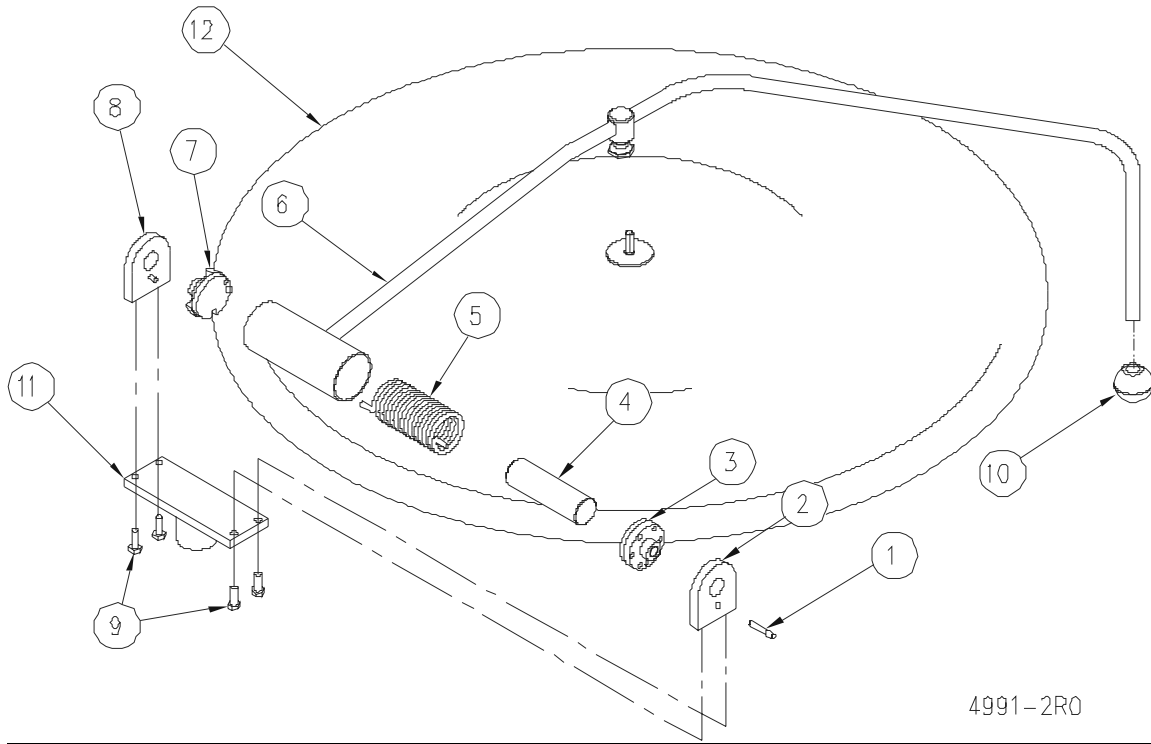

PARTS LIST, SELF-GENERATING STEAM KETTLES, MODELS KLT, KLS, KPS

SPRING ASSIST HINGE ASSEMBLY

FIGURE 4

PARTS LIST, SELF-GENERATING STEAM KETTLES, MODELS KLT, KLS, KPS

<u>ITEM</u>	<u>PART NUMBER</u>	<u>DESCRIPTION</u>	<u>QUANTITY</u>
	42112	HINGE ASSEMBLY	
1.	41543	Lock Pin	1
2.	41546	End Lock Plate	1
3.	43106	Stationary Disc	1
4.	41100	Core	1
5.	41526	Spring	1
** 6.	41535	Handle Assembly, 20 Gallon Kettle	1
	41536	Handle Assembly, 30 Gallon Kettle	1
	41537	Handle Assembly, 40 Gallon Kettle	1
	41528	Handle Assembly, 60 Gallon Kettle	1
	41529	Handle Assembly, 80 Gallon Kettle	1
	41530	Handle Assembly, 100 Gallon Kettle	1
7.	43107	Rotary Disc	1
8.	41520	End Stop Plate	1
9.	40098	Cap Screws	4
10.	40259	Knob	1
11.	42713	Mounting Plate Assembly - Tilting Models Only	1
** 12.	41512	Covers, 20 Gallon Kettle	1
	41513	Covers, 30 Gallon Kettle	1
	41514	Covers, 40 Gallon Kettle	1
	41515	Covers, 60 Gallon Kettle	1
	41516	Covers, 80 Gallon Kettle	1
	41517	Covers, 100 Gallon Kettle	1

** SELECT AS REQUIRED.

PARTS LIST, SELF-GENERATING STEAM KETTLES, MODELS KLT, KLS, KPS

HINGE ASSEMBLY

FIGURE 5

<u>ITEM</u>	<u>PART NUMBER</u>	<u>DESCRIPTION</u>	<u>QUANTITY</u>
1.	40259	Knob	1
** 2.	42158	Handle Assembly, 20 Gallon Kettle	1
	42159	Handle Assembly, 30 Gallon Kettle	1
	42161	Handle Assembly, 40 Gallon Kettle	1
3.	40109	Bolt	2
4.	43389	Fibre Washer	4
5.	40111	Nut	2
6.	41512	Cover, 20 Gallon Kettle	1
	41513	Cover, 30 Gallon Kettle	1
	41514	Cover, 40 Gallon Kettle	1
	41515	Cover, 60 Gallon Kettle	1
	41516	Cover, 80 Gallon Kettle	1
	41517	Cover, 100 Gallon Kettle	1