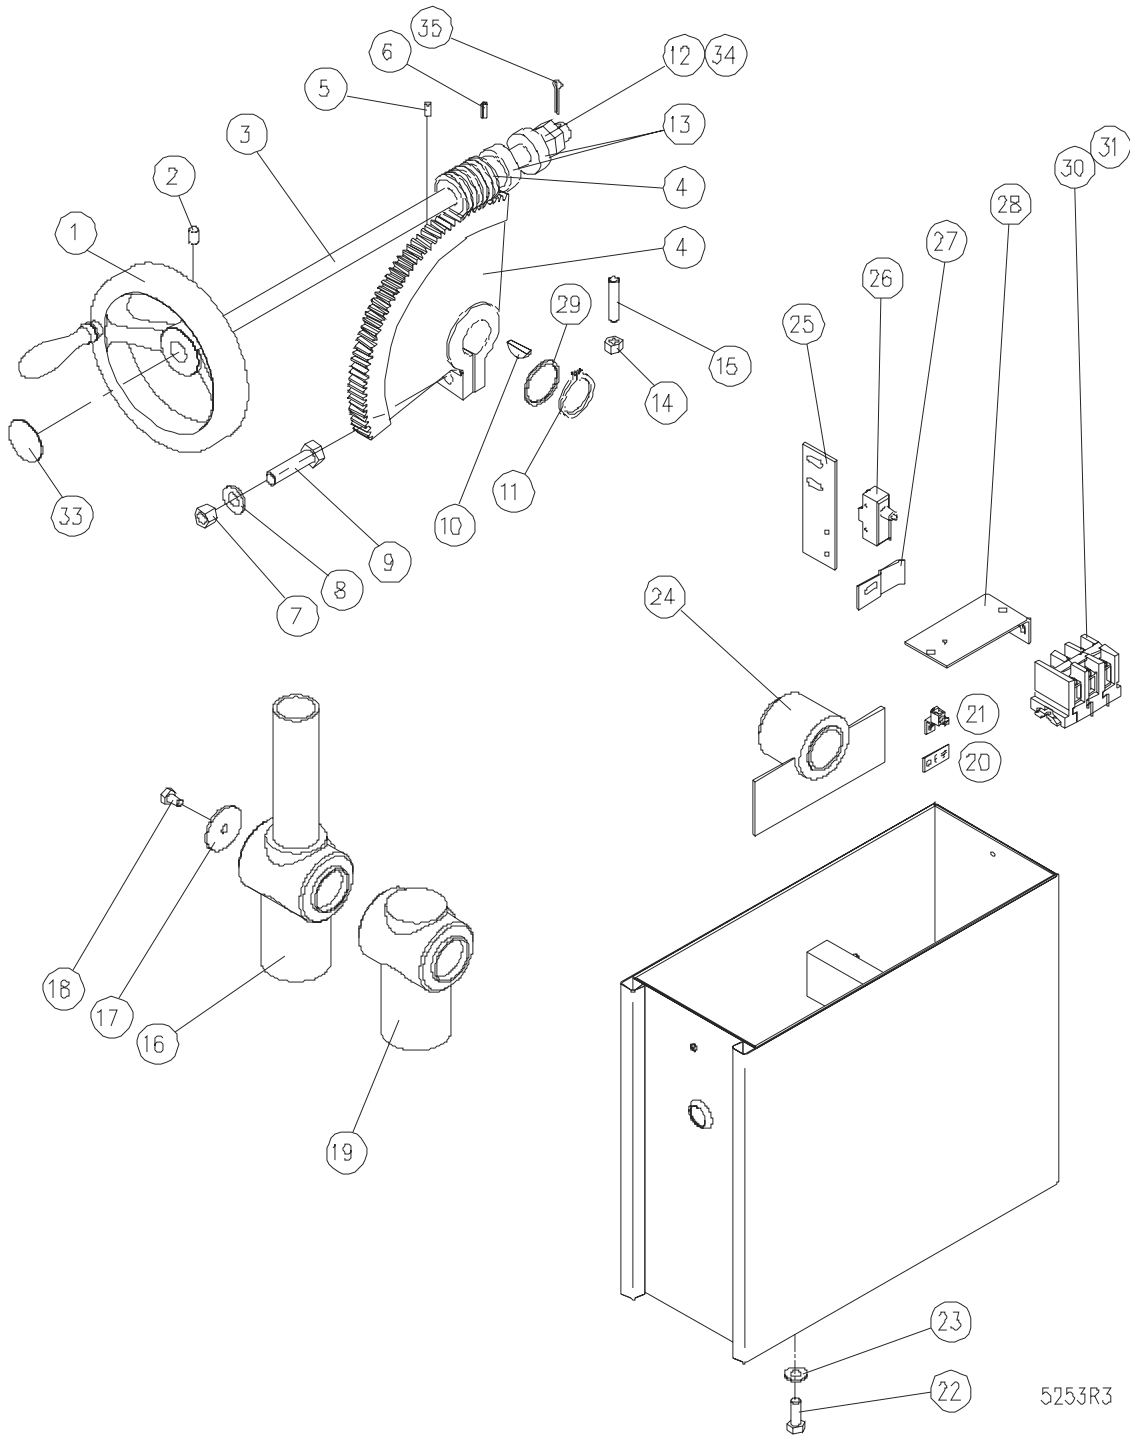

* NOT SHOWN.

** SELECT AS REQUIRED.

PARTS LIST, SELF-GENERATING STEAM KETTLES, MODELS KLT, KLS, KPS

TILT CONSOLE PARTS

FIGURE 2

PARTS LIST, SELF-GENERATING STEAM KETTLES, MODELS KLT, KLS, KPS

<u>ITEM</u>	<u>PART NUMBER</u>	<u>DESCRIPTION</u>	<u>QUANTITY</u>
1.	41554	Hand Wheel	1
2.	40101	Set Screw 3/8 -16 x 1/2 inches	1
3.	41236	Tilt Shaft	1
4.	41095	Segment Gear & Worm Gear Kit (Includes items 5 to 11)	
5.	40082	Set Screw, 1/4 - 20 x 1/2	1
6.	40266	Tension Pin, 3/16 Dia. x 5/8	1
7.	40113	Nut 1/2 - 13	1
8.	40132	Lock Washer 1/2	1
9.	40249	Bolt 1/2 - 13 x 2	1
10.	40123	Key Woodruff	1
11.	40126	Retaining Ring	1
12.	40258	Jam Nut	2
13.	41090	Thrust Bearing	2
14.	40108	Nut, 3/8 - 16	1
15.	40206	Set Screw, 3/8 - 16 x 1 3/4	1
16.	41586	Outbore Bearing complete with extension - used on spring assist covers only - specify model.	1
17.	42124	Stainless Steel Washer	1
18.	42125	Bolt	1
19.	41585	Outbore Bearing	1
20.	42013	Ground ID Tag	1
21.	40840	Ground Lug	1

PARTS LIST, SELF-GENERATING STEAM KETTLES, MODELS KLT, KLS, KPS

<u>ITEM</u>	<u>PART NUMBER</u>	<u>DESCRIPTION</u>	<u>QUANTITY</u>
22.	40103	Bolt 3/8-16 x 1 inch	4
23.	40100	Lock Washer 3/8 inch	4
24.	41591	Block Bearing	1
25.	40816	Micro Switch Bracket	1
26.	40938	Micro Switch	1
27.	40742	Micro Switch Activator Bracket	1
28.	42711	Terminal Block Bracket	1
29.	41071	Spacer, 1/16" Thick	As Required
30.	40734	Terminal Block	3
31.	40733	End Section	1
*	42742	Rail	1
* 32.	40076	Screw, Console Cover, 10 - 32 x 1/2 inches	1
33.	42342	Decal - Tilt	1
34.	41091	Washer, 3/4 ID x 1-1/4 OD	1
35.	41092	Cotter Pin S.S. 3/16" x 1"	1