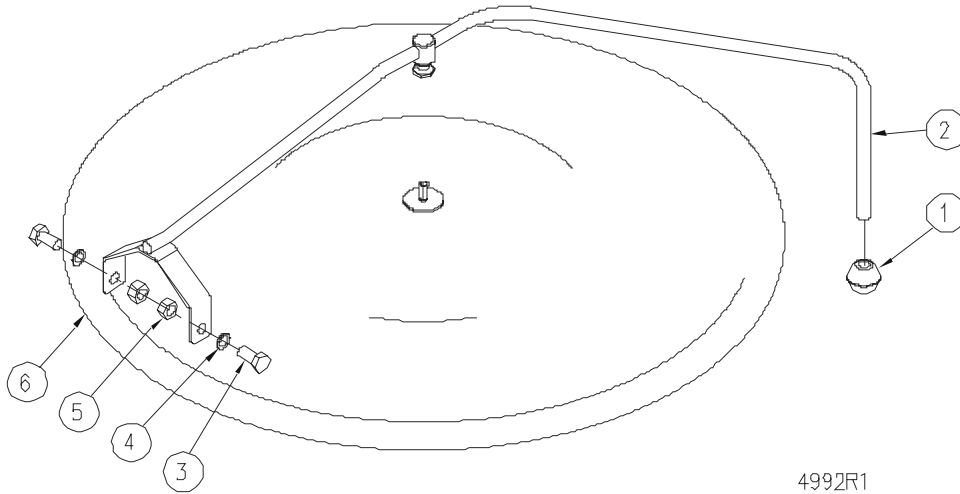

PARTS LIST, SELF-GENERATING STEAM KETTLES, MODELS KLT, KLS, KPS

SPRING ASSIST HINGE ASSEMBLY

FIGURE 4

PARTS LIST, SELF-GENERATING STEAM KETTLES, MODELS KLT, KLS, KPS

<u>ITEM</u>	<u>PART NUMBER</u>	<u>DESCRIPTION</u>	<u>QUANTITY</u>
	42112	HINGE ASSEMBLY	
1.	41543	Lock Pin	1
2.	41546	End Lock Plate	1
3.	43106	Stationary Disc	1
4.	41100	Core	1
5.	41526	Spring	1
** 6.	41535	Handle Assembly, 20 Gallon Kettle	1
	41536	Handle Assembly, 30 Gallon Kettle	1
	41537	Handle Assembly, 40 Gallon Kettle	1
	41528	Handle Assembly, 60 Gallon Kettle	1
	41529	Handle Assembly, 80 Gallon Kettle	1
	41530	Handle Assembly, 100 Gallon Kettle	1
7.	43107	Rotary Disc	1
8.	41520	End Stop Plate	1
9.	40098	Cap Screws	4
10.	40259	Knob	1
11.	42713	Mounting Plate Assembly - Tilting Models Only	1
** 12.	41512	Covers, 20 Gallon Kettle	1
	41513	Covers, 30 Gallon Kettle	1
	41514	Covers, 40 Gallon Kettle	1
	41515	Covers, 60 Gallon Kettle	1
	41516	Covers, 80 Gallon Kettle	1
	41517	Covers, 100 Gallon Kettle	1

** SELECT AS REQUIRED.

PARTS LIST, SELF-GENERATING STEAM KETTLES, MODELS KLT, KLS, KPS

HINGE ASSEMBLY

FIGURE 5

<u>ITEM</u>	<u>PART NUMBER</u>	<u>DESCRIPTION</u>	<u>QUANTITY</u>
1.	40259	Knob	1
** 2.	42158	Handle Assembly, 20 Gallon Kettle	1
	42159	Handle Assembly, 30 Gallon Kettle	1
	42161	Handle Assembly, 40 Gallon Kettle	1
3.	40109	Bolt	2
4.	43389	Fibre Washer	4
5.	40111	Nut	2
6.	41512	Cover, 20 Gallon Kettle	1
	41513	Cover, 30 Gallon Kettle	1
	41514	Cover, 40 Gallon Kettle	1
	41515	Cover, 60 Gallon Kettle	1
	41516	Cover, 80 Gallon Kettle	1
	41517	Cover, 100 Gallon Kettle	1

** SELECT AS REQUIRED

PARTS LIST, SELF-GENERATING STEAM KETTLES, MODELS KLT, KLS, KPS

DRAW-OFF VALVE

FIGURE 6

<u>ITEM</u>	<u>PART NUMBER</u>	<u>DESCRIPTION</u>	<u>QUANTITY</u>
	40553	1 - ½" DRAW-OFF VALVE ASSEMBLY	
1.	41809	Acorn Nut 10-24 UNC	1
2.	40662	Handle, Stainless Steel	1
3.	40559	Gland Nut	1
4.	40560	Bonnet	1
5.	40562	"O" Ring	1
6.	40561	Stem Assembly	1
7.	43246	Valve Body	1