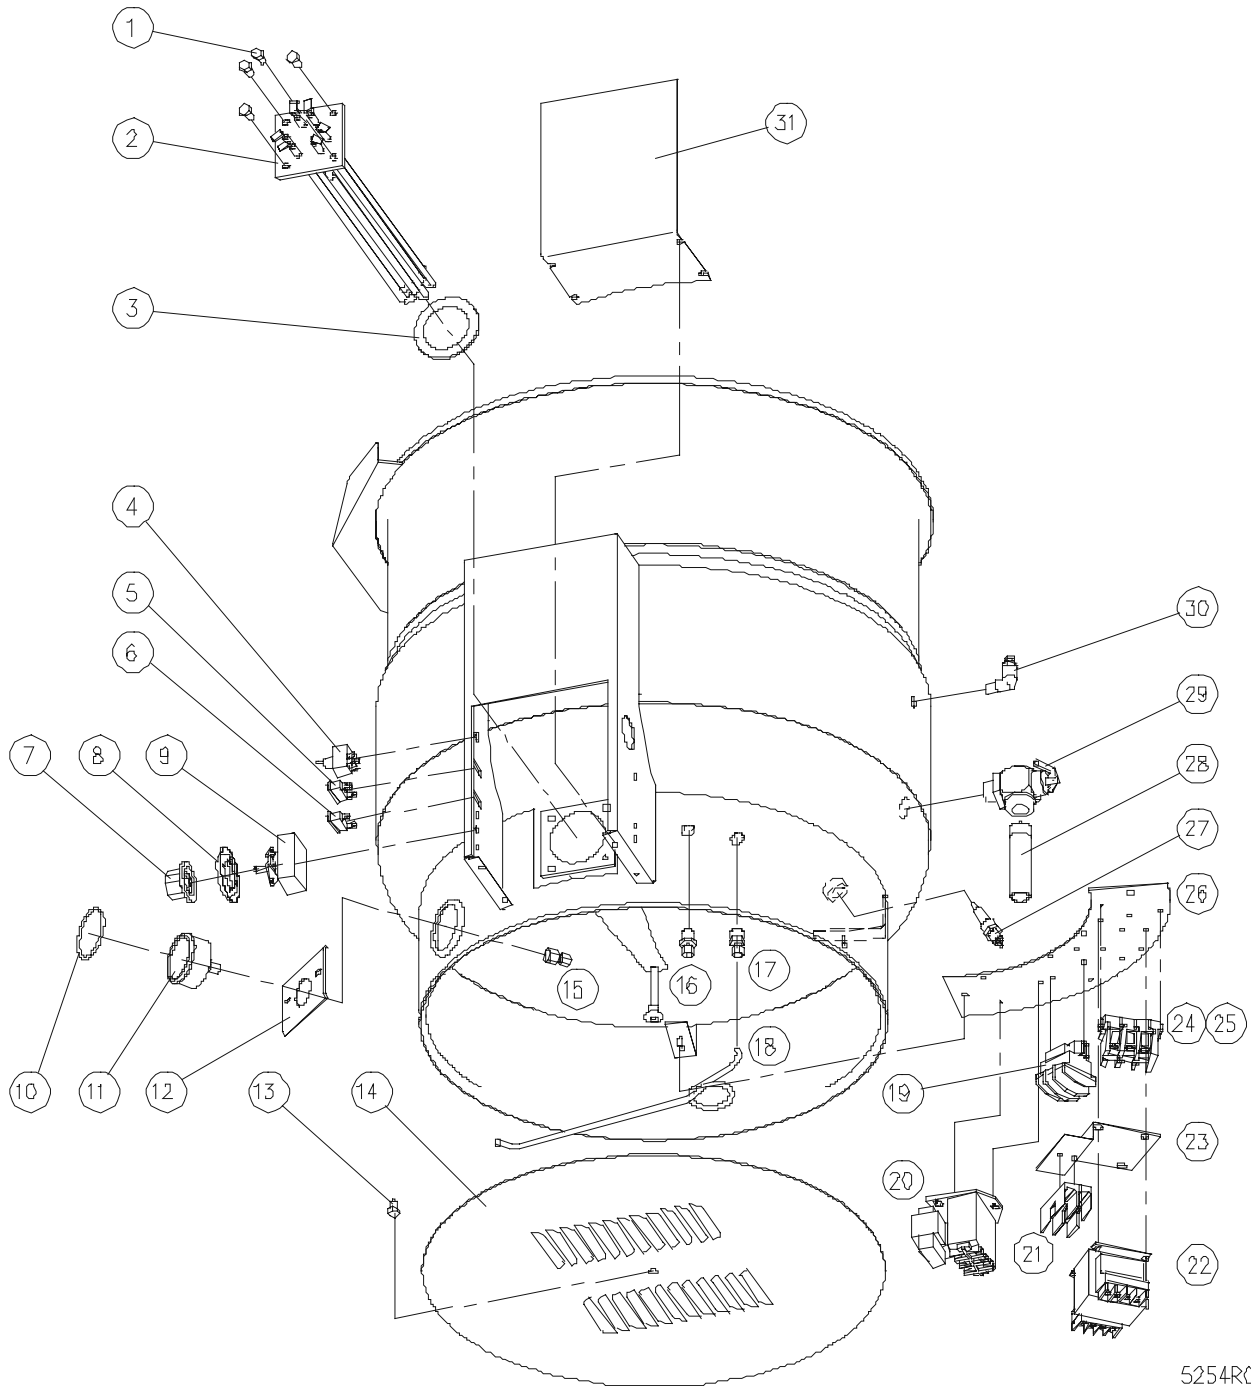

PARTS LIST, SELF-GENERATING STEAM KETTLES, MODELS KLT, KLS, KPS

FIGURE 1