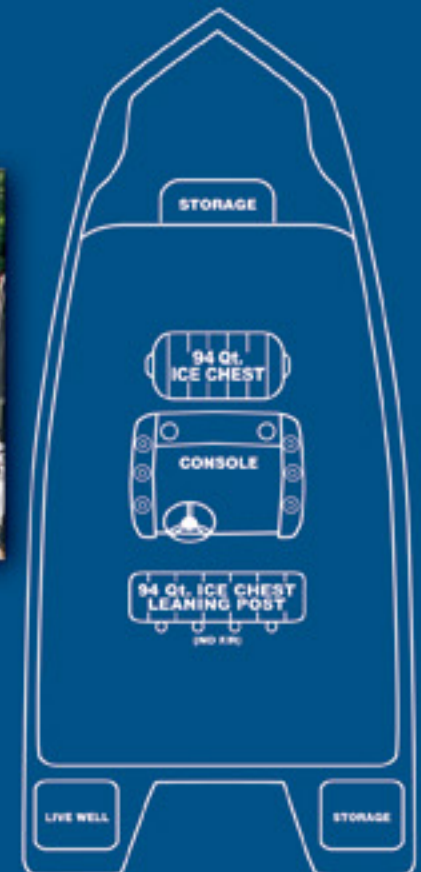

220 T-Special

220 T-SPECIAL SPECIFICATIONS

- 9 persons or 1350 lbs.
- 1950 lbs. – persons, motor and gear
- 150 horsepower maximum
- Hull weight – Approx. 1300 lbs
- Length – 22'
- Beam – 96" (8')
- Draft – 8" - 10" (approx.)

The 220 T-Special has the same wonderful design as the 220 Super Tunnel with more room to maneuver in the interior of the boat. The large front casting deck will provide ample space for you, while the 94 quart ice chest in front of the console gives you plenty of space for your supplies.

Leaning Post

Front Casting Deck

94 Qt. Ice Chest in Front of Console

Free Manuals Download Website

<http://myh66.com>

<http://usermanuals.us>

<http://www.somanuals.com>

<http://www.4manuals.cc>