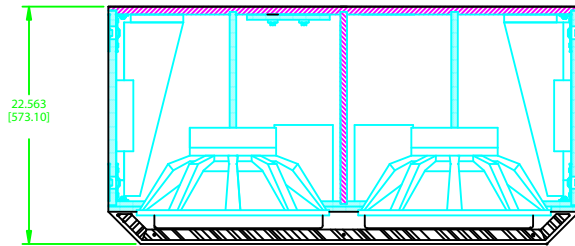

AE-12s2 SUBWOOFER

SECTION A-A

FRONT VIEW

NUTPLATE
2 EACH SIDE

CONNECTOR PANEL

NOTE: DIMENSIONS ARE IN INCHES & [MILLIMETERS]

<small>INFORMATION CONTAINED IN THIS DOCUMENT IS THE SOLE PROPERTY OF APOGEE SOUND INTERNATIONAL, LLC. REPRODUCTION OF ALL OR ANY PART OF THIS DOCUMENT WITHOUT WRITTEN CONSENT FROM APOGEE SOUND INTERNATIONAL, LLC IS PROHIBITED.</small>	NOT TO SCALE				
	SCALE: 1/5	DRAWN: WWE	9/1/99		
	PRODUCT NUMBER: 100-8500	SIZE: D	DRAWING NO.: ZAE-12	REVISION: A	AE12s2 SUBWOOFER