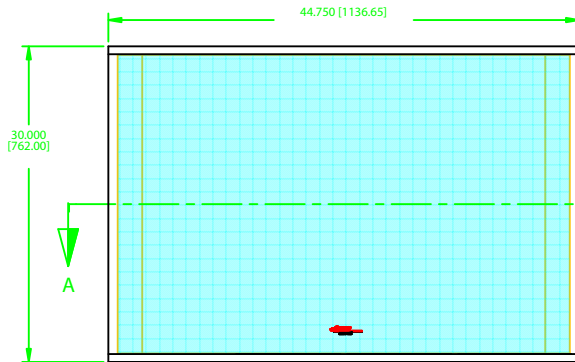

AE-12s2 SUBWOOFER

SECTION A-A

FRONT VIEW

NUTPLATE
2 EACH SIDE

CONNECTOR PANEL

NOTE: DIMENSIONS ARE IN INCHES & [MILLIMETERS]

<small>INFORMATION CONTAINED IN THIS DOCUMENT IS THE SOLE PROPERTY OF APOGEE SOUND INTERNATIONAL, LLC. REPRODUCTION OF ALL OR ANY PART OF THIS DOCUMENT WITHOUT WRITTEN CONSENT FROM APOGEE SOUND INTERNATIONAL, LLC IS PROHIBITED.</small>	NOT TO SCALE				
	SCALE: 1/5	DRAWN: WWE	9/1/99		
	PRODUCT NUMBER: 100-8500	SIZE: D	DRAWING NO.: ZAE-12	REVISION: A	AE12s2 SUBWOOFER