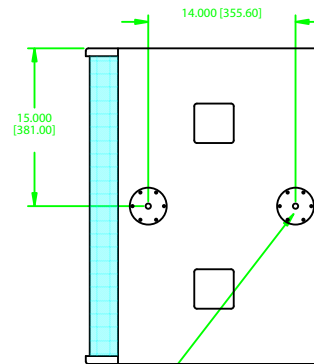

AE-12s2 SUBWOOFER

SECTION A-A

FRONT VIEW

NUTPLATE
2 EACH SIDE

CONNECTOR PANEL

NOTE: DIMENSIONS ARE IN INCHES & [MILLIMETERS]

<small>INFORMATION CONTAINED IN THIS DOCUMENT IS THE SOLE PROPERTY OF APOGEE SOUND INTERNATIONAL, LLC. REPRODUCTION OF ALL OR ANY PART OF THIS DOCUMENT WITHOUT WRITTEN CONSENT FROM APOGEE SOUND INTERNATIONAL, LLC IS PROHIBITED.</small>	NOT TO SCALE				
	SCALE: 1/5	DRAWN: WWE	9/1/99		
	PRODUCT NUMBER: 100-8500	SIZE: D	DRAWING NO.: ZAE-12	REVISION: A	AE12s2 SUBWOOFER