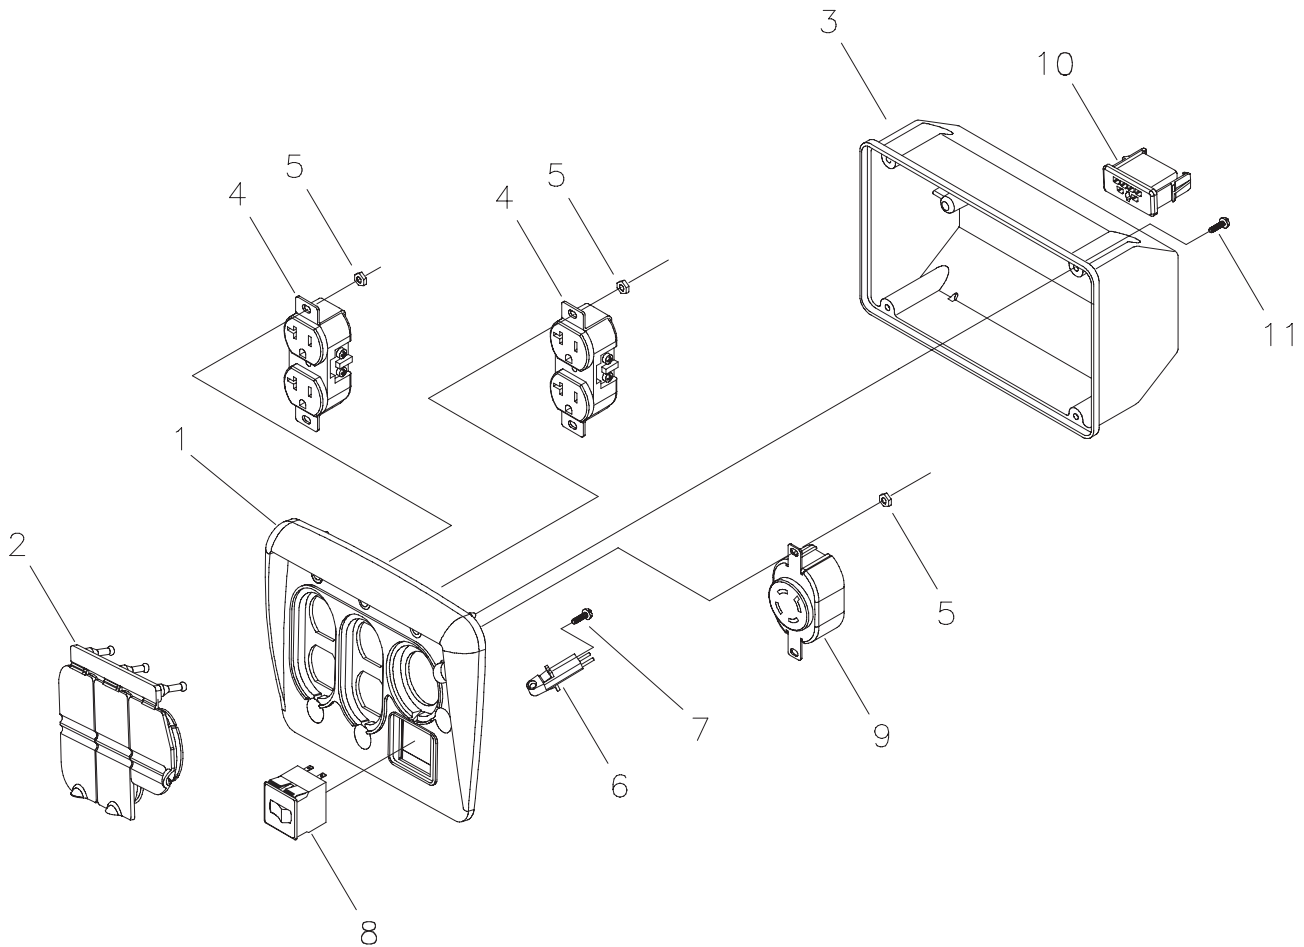

Parts Not Illustrated

206590GS	MANUAL, Operator's
B4177GS	CHARGER, Battery
BB3061BGS	OIL BOTTLE
206818GS	KIT, Decals, Service

§ - Contact Engine Manufacturer

* - Items without part numbers are common fasteners and are available at your local hardware store.

Exploded Views and Parts Lists

ALTERNATOR EXPLODED VIEW & PARTS LIST

Item	Part #	Description
1	186059GS	ADAPTER, Mounting, Alternator
2	204105GS	ASSY., Rotor (Includes Item 8)
3	203936GS	STATOR
4	186060GS	RBC, with O-Ring (p/n 189197)
5	86308CGS	HHCS, M6 - 1.0 x 130 SEMS
6	91825GS	ASSY, Holder, Rectifier/Brush
7	66849GS	TAPTITE, M5 - 0.8 x 16
8	65791GS	BEARING
9	91551GS	PIN, Groove

CONTROL PANEL EXPLODED VIEW & PARTS LIST

Item	Part #	Description
1	201571GS	PANEL, Control
2	197472GS	COVER, Outlet Flip
3	201572GS	COVER, Back Panel
4	197731GS	OUTLET, 120V, 15/20A Duplex
5	189164GS	NUT, 3/16 Pal
6	202951GS	MODULE, Led
7	*	SCREW, 3 x 6, Tapping
8	202030GS	BREAKER, Circuit, 20A
	191481GS	BOOT, Breaker Circuit (not shown)
9	43437GS	OUTLET, 120/240V, 30A
10	201678GS	HOUSING, Receptacle, 6 Pin
11	*	PPHS, M3 - 0.5 x 12