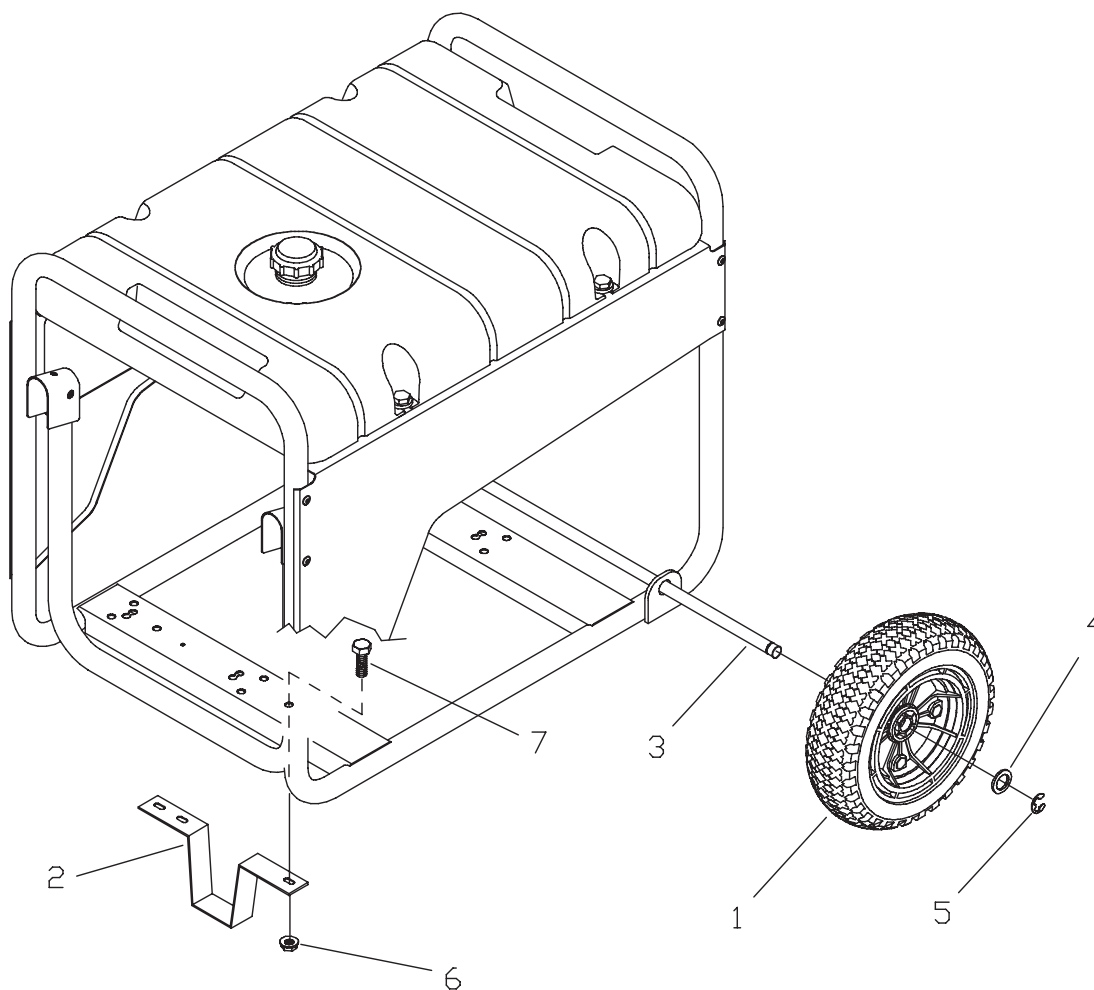

Exploded Views and Parts Lists

ALTERNATOR EXPLODED VIEW & PARTS LIST

Item	Part #	Description
1	186059GS	ADAPTER, Mounting, Alternator
2	204105GS	ASSY., Rotor (Includes Item 8)
3	203936GS	STATOR
4	186060GS	RBC, with O-Ring (p/n 189197)
5	86308CGS	HHCS, M6 - 1.0 x 130 SEMS
6	91825GS	ASSY, Holder, Rectifier/Brush
7	66849GS	TAPTITE, M5 - 0.8 x 16
8	65791GS	BEARING
9	91551GS	PIN, Groove

CONTROL PANEL EXPLODED VIEW & PARTS LIST

Item	Part #	Description
1	201571GS	PANEL, Control
2	197472GS	COVER, Outlet Flip
3	201572GS	COVER, Back Panel
4	197731GS	OUTLET, 120V, 15/20A Duplex
5	189164GS	NUT, 3/16 Pal
6	202951GS	MODULE, Led
7	*	SCREW, 3 x 6, Tapping
8	202030GS	BREAKER, Circuit, 20A
	191481GS	BOOT, Breaker Circuit (not shown)
9	43437GS	OUTLET, 120/240V, 30A
10	201678GS	HOUSING, Receptacle, 6 Pin
11	*	PPHS, M3 - 0.5 x 12

* - Items without part numbers are common fasteners and are available at your local hardware store.

Exploded Views and Parts Lists

WHEEL KIT EXPLODED VIEW & PARTS LIST

Item	Part #	Description
1	196517GS	WHEEL
2	B1764GS	SUPPORT, Wheel Kit
3	191267HGS	AXLE
4	*	WASHER, 5/8"
5	191265GS	E-RING
6	67989GS	NUT, M8 - Flange Serrated
7	*	HHCS, M8 - 1.25 x 16