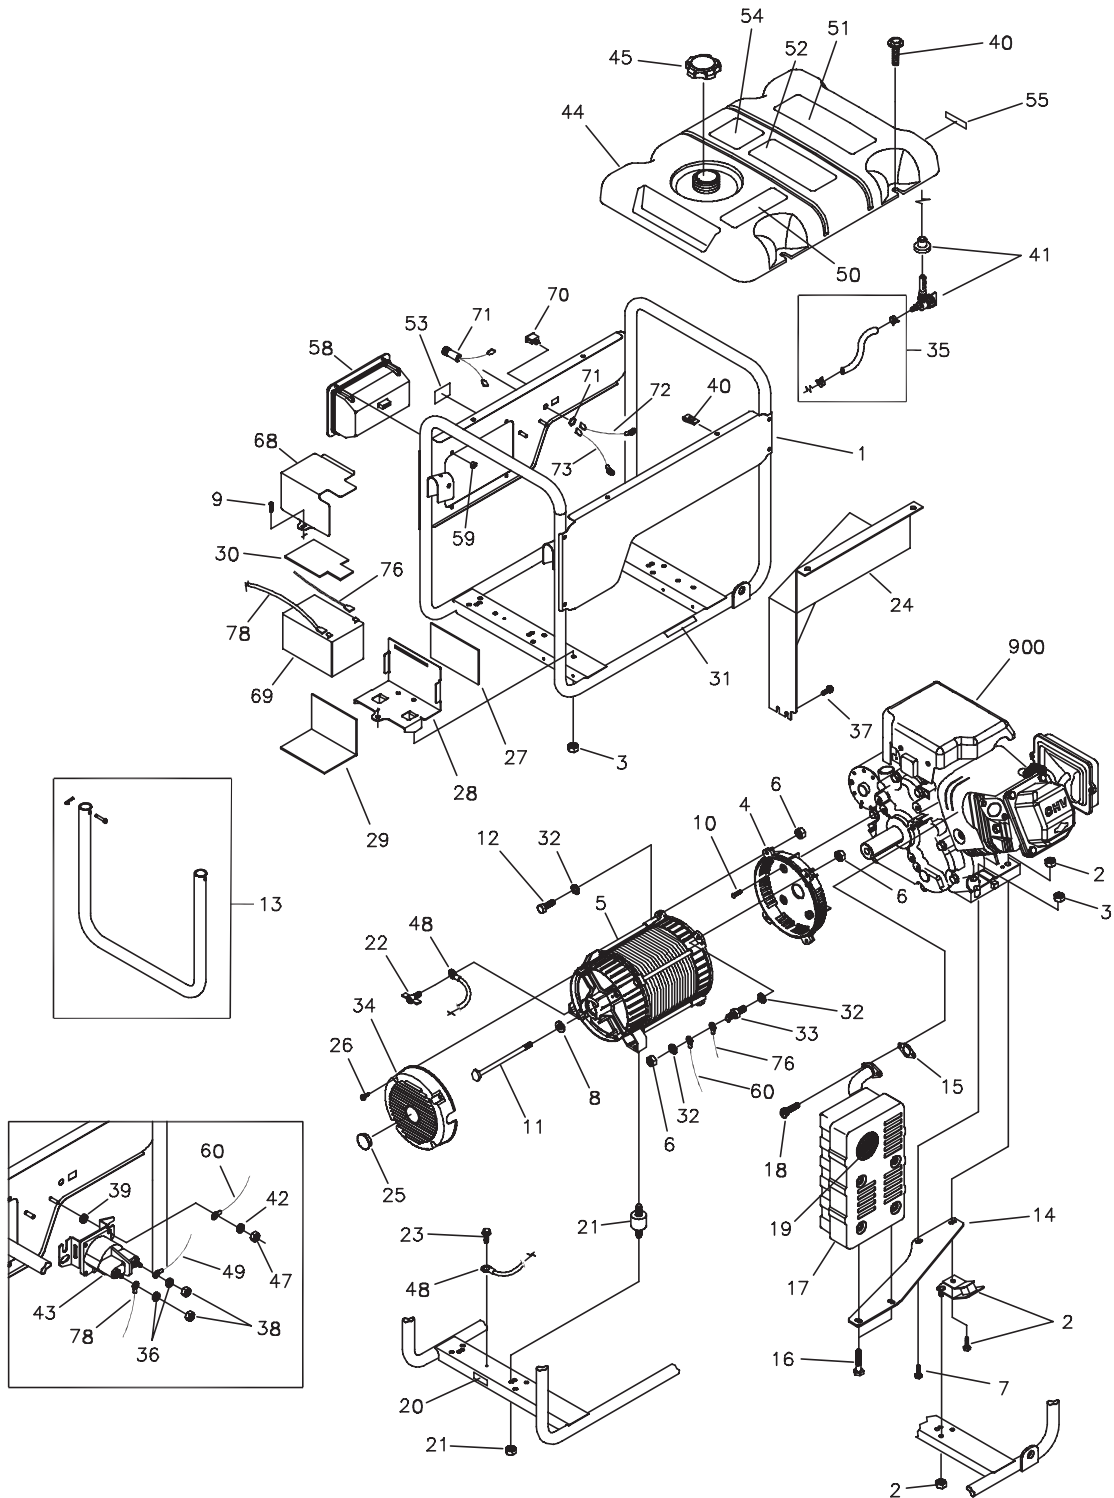

Exploded Views and Parts Lists

EXPLODED VIEW - MAIN UNIT

Copyright © 2008 Briggs & Stratton Power Products Group, LLC. All rights reserved. No part of this material may be reproduced or transmitted in any form by any means without the express written permission of Briggs & Stratton Power Products Group, LLC.