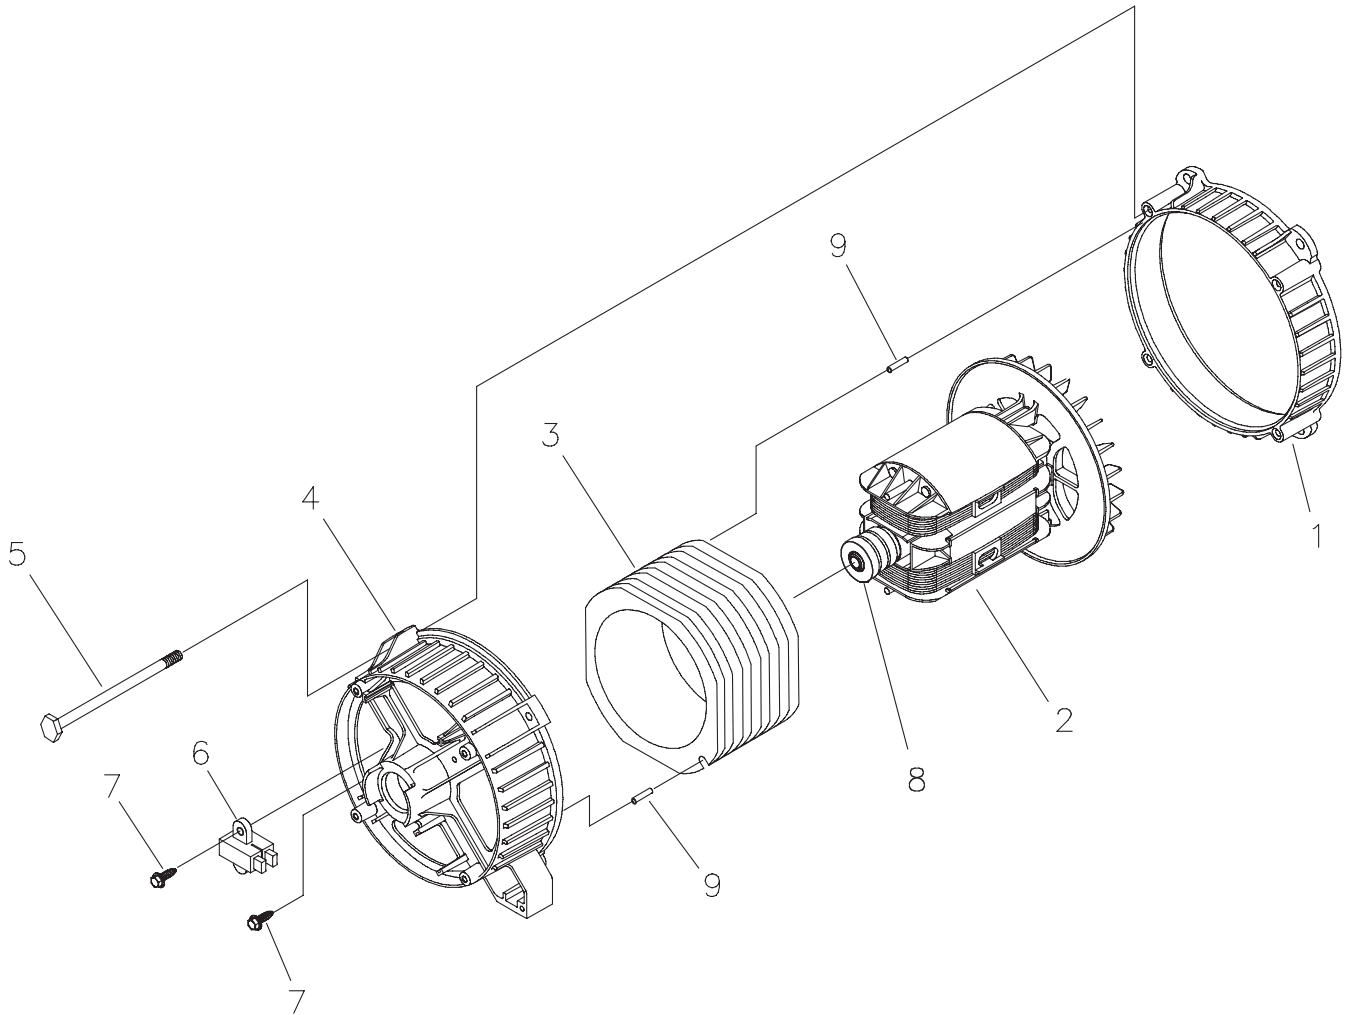

Parts Not Illustrated

206590GS	MANUAL, Operator's
B4177GS	CHARGER, Battery
BB3061BGS	OIL BOTTLE
206818GS	KIT, Decals, Service

§ - Contact Engine Manufacturer

* - Items without part numbers are common fasteners and are available at your local hardware store.

Exploded Views and Parts Lists

ALTERNATOR EXPLODED VIEW & PARTS LIST

Item	Part #	Description
1	186059GS	ADAPTER, Mounting, Alternator
2	204105GS	ASSY., Rotor (Includes Item 8)
3	203936GS	STATOR
4	186060GS	RBC, with O-Ring (p/n 189197)
5	86308CGS	HHCS, M6 - 1.0 x 130 SEMS
6	91825GS	ASSY, Holder, Rectifier/Brush
7	66849GS	TAPTITE, M5 - 0.8 x 16
8	65791GS	BEARING
9	91551GS	PIN, Groove

CONTROL PANEL EXPLODED VIEW & PARTS LIST

Item	Part #	Description
1	201571GS	PANEL, Control
2	197472GS	COVER, Outlet Flip
3	201572GS	COVER, Back Panel
4	197731GS	OUTLET, 120V, 15/20A Duplex
5	189164GS	NUT, 3/16 Pal
6	202951GS	MODULE, Led
7	*	SCREW, 3 x 6, Tapping
8	202030GS	BREAKER, Circuit, 20A
	191481GS	BOOT, Breaker Circuit (not shown)
9	43437GS	OUTLET, 120/240V, 30A
10	201678GS	HOUSING, Receptacle, 6 Pin
11	*	PPHS, M3 - 0.5 x 12

* - Items without part numbers are common fasteners and are available at your local hardware store.

Exploded Views and Parts Lists

WHEEL KIT EXPLODED VIEW & PARTS LIST

Item	Part #	Description
1	196517GS	WHEEL
2	B1764GS	SUPPORT, Wheel Kit
3	191267HGS	AXLE
4	*	WASHER, 5/8"
5	191265GS	E-RING
6	67989GS	NUT, M8 - Flange Serrated
7	*	HHCS, M8 - 1.25 x 16