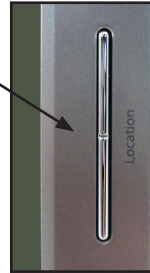

Basic Setup (*all models*)

When the unit is plugged into an AC outlet, the batteries will be used for backup only.

2. Set Your Location

Location Buttons

When your **WeatherFX** is powered on for the first time, the display will take up to 15 minutes to update. Numbers will flash by in the different sections of the display, then a “forecast location” name will appear, allowing you to select your preferred nearest city from the stored list. The list is in alphabetical order by state, beginning with Alaska (Anchorage, AK). To change the city, simply press either **Location Button** at the right of the display. The lower button moves forwards through the list of cities by state (from Alaska to Wyoming), and the upper button moves backwards through the list (from Wyoming back to Alaska). Scroll through the list to get to your state, then select the nearest major city or metropolitan area (you may need to choose a city in a neighboring state as the closest location). See the “Location List Reference” pages in the back of this manual for a full listing of available cities, in order of appearance.