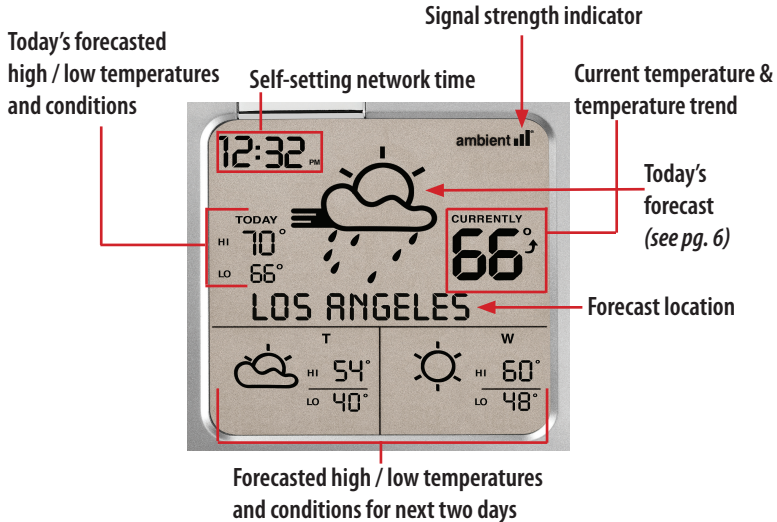

3-Day WeatherFX LCD Display Reference