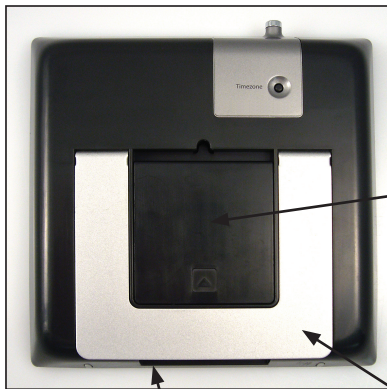

Parts Guide-Rear Panel (*all models*)

**Battery Compartment
w/Door Removed**