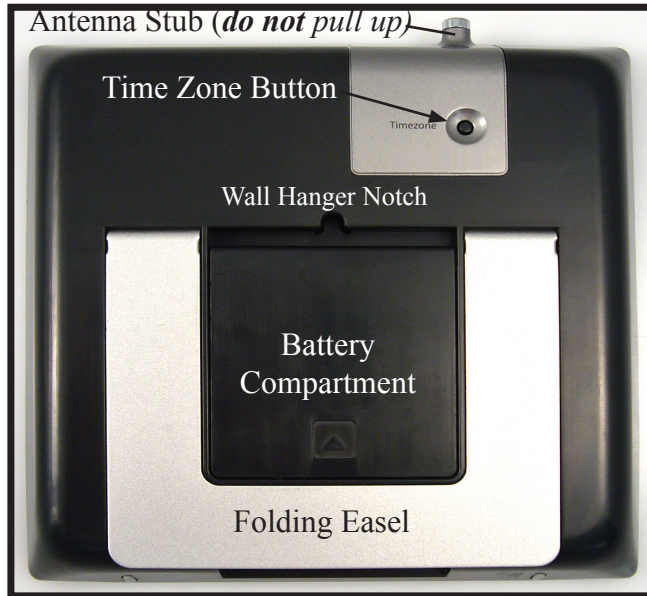

Low Air Quality (7-Day Model Only)

This alert indicates that low air quality has been reported in the selected location.

Parts Guide-Rear Panel (*all models*)

Battery Guide

AC Adapter Specs

Voltage: 5 or 6 volts DC
Current: 1000mA or higher
Polarity: Positive tip