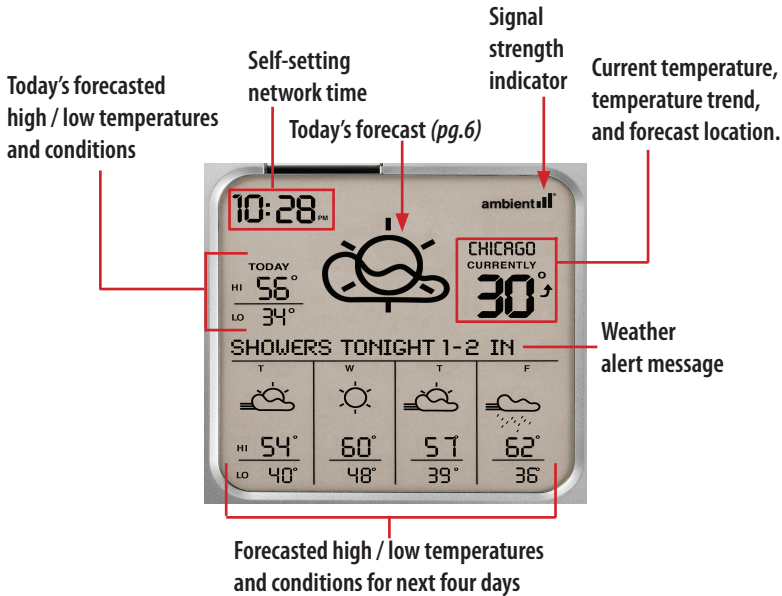

5-Day WeatherFX LCD Display Reference