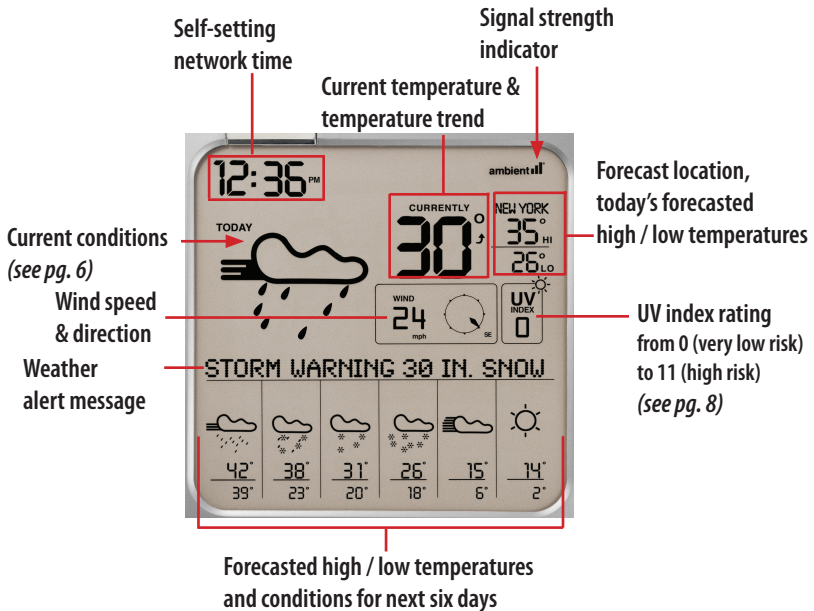

7-Day WeatherFX LCD Display Reference