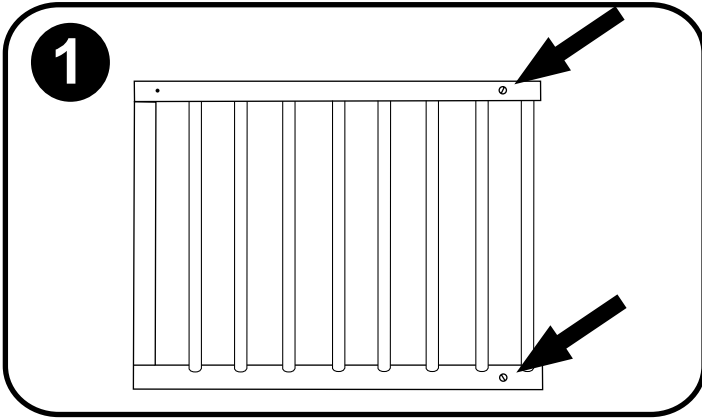

**MODEL SG-1**  
THE STEP-OVER GATE FOR SMALL BREEDS

**ASSEMBLY INSTRUCTIONS**

1. Loosen screws on gate (2X).

2. Extend gate to desired width and re-tighten screws.  
HINT: Gate can be placed against door jam for extra stability (see above).

3. Slip feet onto bottom of gate.

If you have purchased an extension, attach with two (2) bolts and nuts through top and bottom of extension to current gate. Next add single foot to added extension.

To permanently attach foot to gate, attach with screw.