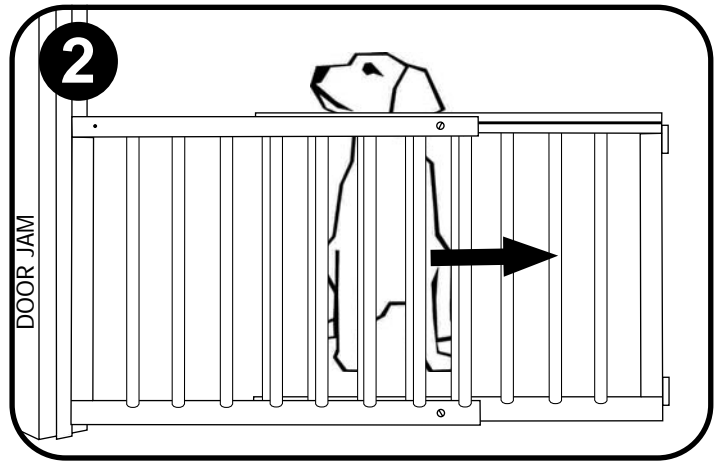

**MODEL SG-1**  
THE STEP-OVER GATE FOR SMALL BREEDS

**ASSEMBLY INSTRUCTIONS**

1. Loosen screws on gate (2X).

2. Extend gate to desired width and re-tighten screws.  
HINT: Gate can be placed against door jam for extra stability (see above).

3. Slip feet onto bottom of gate.

If you have purchased an extension, attach with two (2) bolts and nuts through top and bottom of extension to current gate. Next add single foot to added extension.

To permanently attach foot to gate, attach with screw.