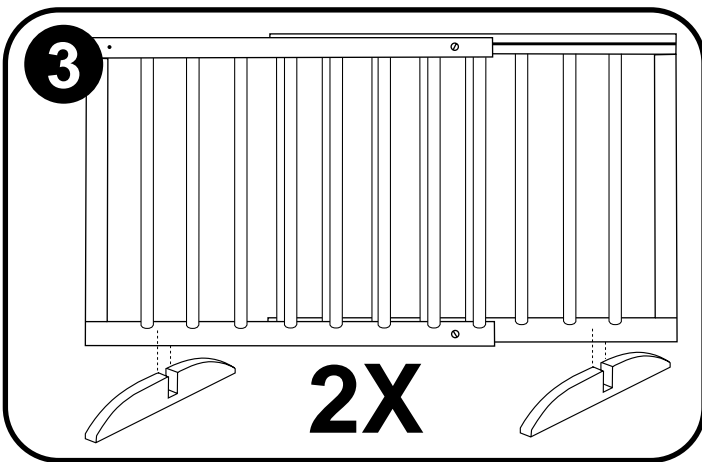

**MODEL SG-1**  
THE STEP-OVER GATE FOR SMALL BREEDS

**ASSEMBLY INSTRUCTIONS**

1. Loosen screws on gate (2X).

2. Extend gate to desired width and re-tighten screws.  
HINT: Gate can be placed against door jam for extra stability (see above).

3. Slip feet onto bottom of gate.

If you have purchased an extension, attach with two (2) bolts and nuts through top and bottom of extension to current gate. Next add single foot to added extension.

To permanently attach foot to gate, attach with screw.