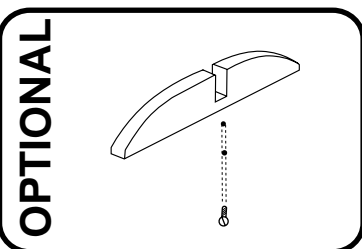

**MODEL SG-1**  
THE STEP-OVER GATE FOR SMALL BREEDS

**ASSEMBLY INSTRUCTIONS**

1. Loosen screws on gate (2X).

2. Extend gate to desired width and re-tighten screws.  
HINT: Gate can be placed against door jam for extra stability (see above).

3. Slip feet onto bottom of gate.

If you have purchased an extension, attach with two (2) bolts and nuts through top and bottom of extension to current gate. Next add single foot to added extension.

To permanently attach foot to gate, attach with screw.