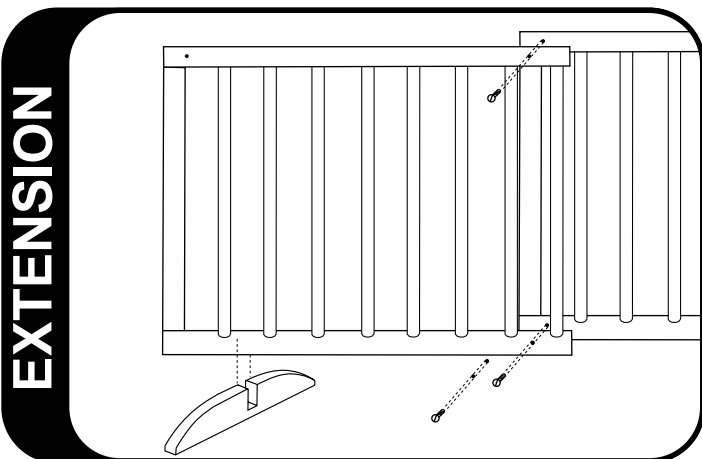

**MODEL SG-1**  
THE STEP-OVER GATE FOR SMALL BREEDS

**ASSEMBLY INSTRUCTIONS**

1. Loosen screws on gate (2X).

2. Extend gate to desired width and re-tighten screws.  
HINT: Gate can be placed against door jam for extra stability (see above).

3. Slip feet onto bottom of gate.

If you have purchased an extension, attach with two (2) bolts and nuts through top and bottom of extension to current gate. Next add single foot to added extension.

To permanently attach foot to gate, attach with screw.