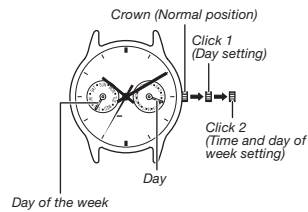

Operation Guide 5228

CASIO®

- Your watch may differ somewhat from the one shown in the illustration.

Notes

- Some water resistant models are equipped with a screw lock crown.
- With such models, you must unscrew the crown in the direction noted in the illustration to loosen it before you can pull it out. Do not pull too forcibly on such crowns.
- Also note that such watches are not water resistant while their crowns are loosened. Be sure to screw the crowns back in as far as they will go after making any setting.

Setting the Time and Day

To set the day

- Pull the crown out to Click 1.
- Rotate the crown to set the day.
Avoid changing the day setting between 9:00 p.m. and 1:00 a.m. (If you do, the day indication may not change at midnight).
- Push the crown back in to the normal position.

To set the day of the week and time

- Pull the crown out to Click 2 when the second hand is at 12 o'clock. The second hand will stop.
- Set the hands by rotating the crown. As you do, the day of the week changes accordingly.
- After setting the day of the week, rotate the crown to set the time. Make sure to distinguish between AM and PM.
- On a time signal, push the crown back in to the normal position.

- For watch with the elapsed time bezel
Rotate the elapsed time bezel to align the ∇ mark with the minute hand.
After certain amount of time elapsed, read the graduation on the elapsed time bezel which the minute hand points to.
The elapsed time is indicated.