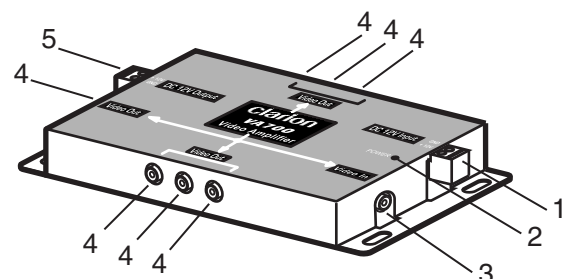

### Specifications

Video Level of Input/Output:	1.0Vp-p into a 75 ohm load
Bandwidth:	5Hz ~ 10MHz
Operating Voltage:	10.8 ~ 15.6V DC
Max. Current Consumption:	240mA
Max. Power Consumption:	3.3W
Dimensions (H x L x W):	5/6" x 5 1/8" x 3 1/4" 21mm x 130mm x 81mm

### Parts List

- (1) Main Unit
- (1) 0.5A Fuse
- (2) 2-pin Power Connectors
- (1) Black GND Wire

### Description

1. DC 12V Input
2. Power Indicator LED
3. Composite Video Input
4. Composite Video Outputs
5. DC 12V Output