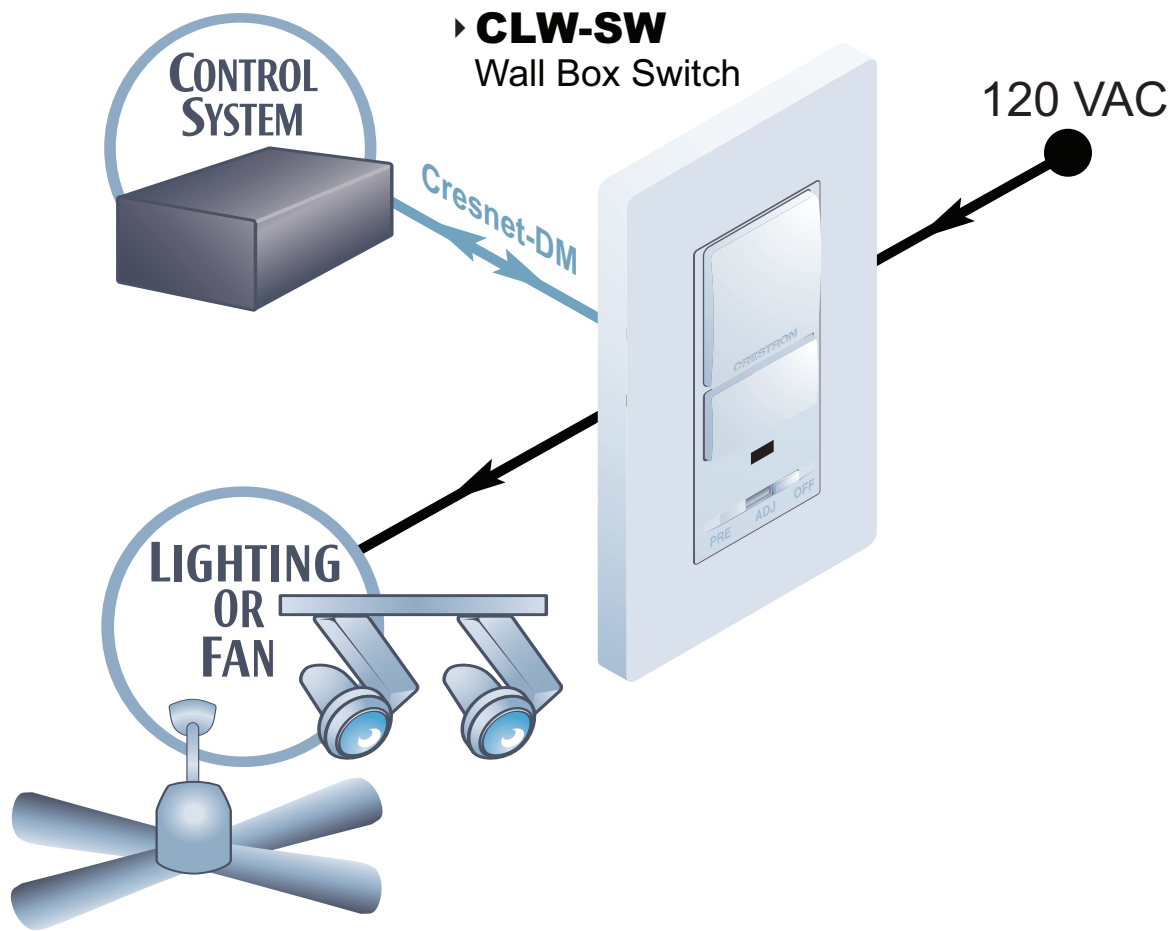

Typical CLW-SW Connections

Color Key

- | | | |
|-----------|-----------|---------|
| ● Control | ● Video | ● Audio |
| ● CAT5E | ● Cresnet | ● LAN |
| ● RGB | ● CresCAT | |

Free Manuals Download Website

<http://myh66.com>