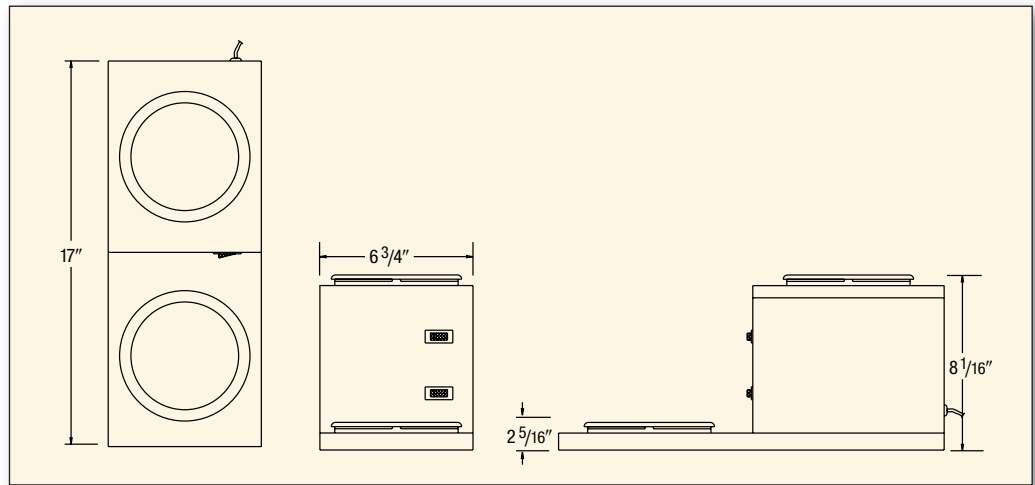

AW-2S

AW-1

AW-1

AW-2

AW-2S

SPECIFICATIONS

	AW-1	AW-2	AW-2S
Dimensions* (H x W x D)	2-5/16" x 6-3/4" x 8-7/16" (9-5/16" w/decanter)	2-5/16" x 13-3/4" x 6-11/16" (9-5/16" w/decanter)	8-1/16" x 6-3/4" x 17" (15-1/16" w/decanter)
Voltage** (Incl 6' 3-Prong Cord)	120VAC/60Hz	120VAC/60Hz	120VAC/60Hz
Power Requirements	200W	200W	200W
Shipping Weight (lbs)	4 lbs.	4 lbs.	8 lbs.
Cube	1	1	1