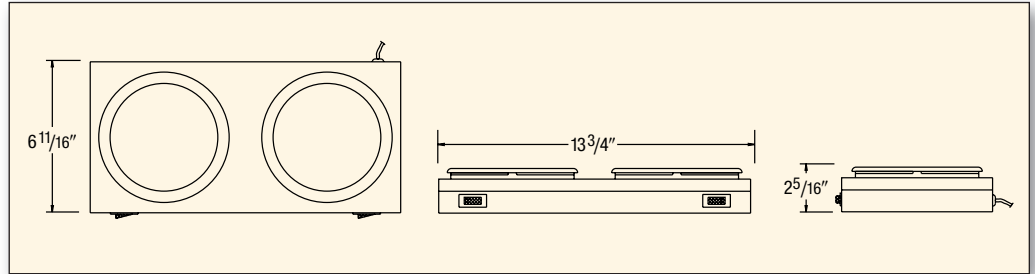

AW-2

AW-1 – Features a single warmer in a low-profile design.

AW-2 – A double warmer in a low-profile, side-by-side design. Each warming plate is individually operated.

AW-2S – This two-tiered double warming plate system is designed for narrow counter space requirements. Individually operated warming plates.

AW-2S

AW-1

AW-1

AW-2

AW-2S

SPECIFICATIONS

	AW-1	AW-2	AW-2S
Dimensions* (H x W x D)	2-5/16" x 6-3/4" x 8-7/16" (9-5/16" w/decanter)	2-5/16" x 13-3/4" x 6-11/16" (9-5/16" w/decanter)	8-1/16" x 6-3/4" x 17" (15-1/16" w/decanter)
Voltage** (Incl 6' 3-Prong Cord)	120VAC/60Hz	120VAC/60Hz	120VAC/60Hz
Power Requirements	200W	200W	200W
Shipping Weight (lbs)	4 lbs.	4 lbs.	8 lbs.
Cube	1	1	1