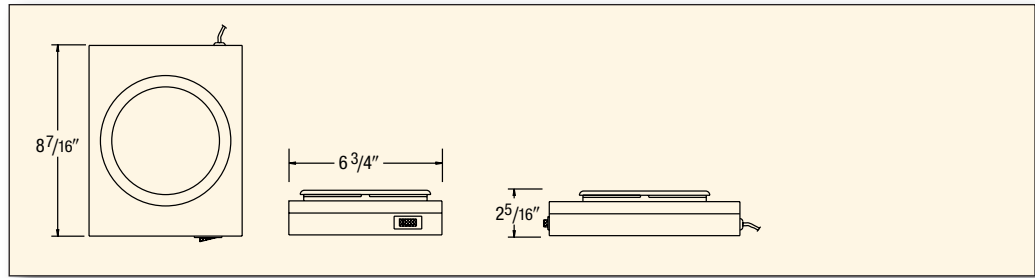

AW-2

AW-1 – Features a single warmer in a low-profile design.

AW-2 – A double warmer in a low-profile, side-by-side design. Each warming plate is individually operated.

AW-2S – This two-tiered double warming plate system is designed for narrow counter space requirements. Individually operated warming plates.

AW-2S

AW-1

AW-1

AW-2

AW-2S

SPECIFICATIONS

	AW-1	AW-2	AW-2S
Dimensions* (H x W x D)	2-5/16" x 6-3/4" x 8-7/16" (9-5/16" w/decanter)	2-5/16" x 13-3/4" x 6-11/16" (9-5/16" w/decanter)	8-1/16" x 6-3/4" x 17" (15-1/16" w/decanter)
Voltage** (Incl 6' 3-Prong Cord)	120VAC/60Hz	120VAC/60Hz	120VAC/60Hz
Power Requirements	200W	200W	200W
Shipping Weight (lbs)	4 lbs.	4 lbs.	8 lbs.
Cube	1	1	1