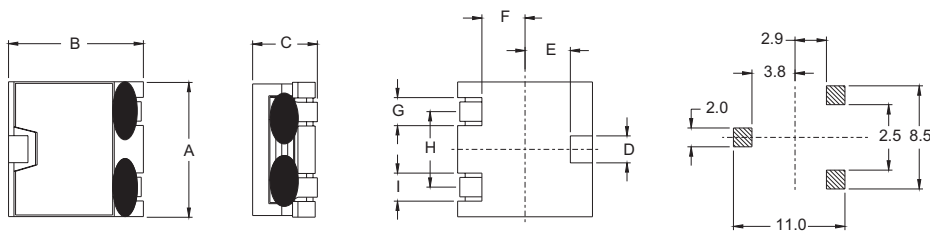

SMT Power Inductor

HMU1056S Type

Features

- RoHS compliant.
- Low profile, SMD type.
- High current.
- Magnetic shielded.
- High energy storage and low DCR.
- Provided with embossed carrier tape packing.
- Ideal for power source circuits, DC-DC converter, DC-AC inverters inductor applications.
- In addition to the standard versions shown here, customized inductors are available to meet your exact requirements.

Mechanical Dimension :

UNIT : mm/inch
 A = 10.40 / 0.409 Max.
 B = 10.40 / 0.409 Max.
 C = 5.60 / 0.220 Max.
 D = 1.40 / 0.055
 E = 3.80 / 0.150
 F = 2.90 / 0.114
 G = 2.60 / 0.102
 H = 5.50 / 0.217
 I = 2.60 / 0.102

Electrical Characteristics : At 25°C : 100KHz, 1V

| PART NO. | L ¹ (μ H) | DCR (m Ω) MAX | I _{RATED} ² (A dc) |
|--------------|------------------------------|--------------------------|---|
| HMU1056S-R22 | 0.22 | 1.7 | 19.0 |
| HMU1056S-R45 | 0.45 | 2.4 | 17.7 |
| HMU1056S-0R8 | 0.80 | 4.1 | 13.0 |
| HMU1056S-1R3 | 1.30 | 5.3 | 11.2 |
| HMU1056S-1R8 | 1.80 | 7.5 | 9.0 |
| HMU1056S-2R5 | 2.50 | 10.5 | 7.8 |
| HMU1056S-3R2 | 3.20 | 12.4 | 7.4 |
| HMU1056S-4R0 | 4.00 | 18.0 | 6.2 |
| HMU1056S-5R0 | 5.00 | 23.8 | 4.9 |