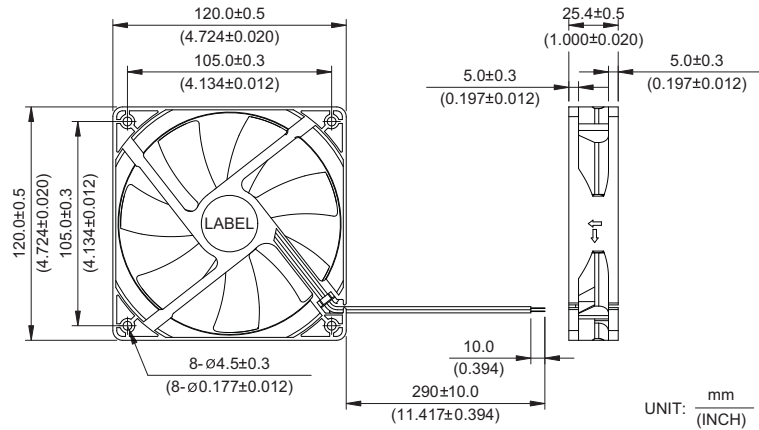

NFB 120 x 120 x 25.4 MM SERIES

New

■ DIMENSIONS DRAWING

- * Bearing Type
Ball Bearings
- * Material
Impeller & Frame : Plastic (UL 94V-0)
- * Lead Wires :
UL 1430 AWG #26 OR Equivalent
Red Wire Positive (+)
Black Wire Negative (-)
- * Weight : 141g (4.97 oz)

■ P & Q CURVE (AT RATED VOLTAGE)

■ MOUNTING PANEL CUTOUT

MODEL		Rated Voltage	Operating Voltage Range	Input Current	Input Power	Speed	Maximum Air Flow		Maximum Air Pressure		Noise
PART NO.	FUNCTION	VDC	VDC	Amp	Watt	R.P.M.	m ³ /min	CFM	mmH ₂ O	IN H ₂ O	dB-A
NFB1212L	-R00 / -F00	12	5.0 to 13.8	0.18	2.16	1400	2.038	72.80	1.59	0.062	30.0
NFB1212M	-R00 / -F00	12	5.0 to 13.8	0.26	3.12	1700	2.436	86.01	2.18	0.086	34.0
NFB1212H	-R00 / -F00	12	5.0 to 13.8	0.34	4.08	2000	2.619	92.48	2.95	0.116	38.5

* Function type is optional.
 * The max. air flow and the speed are measured in free air ; max. air pressure is measured at zero air flow.
 * Noise is measured in anechoic chamber in free air, one meter from intake side.
 * All readings are typical values at rated voltage.
 * Specifications are subject to change without notice.