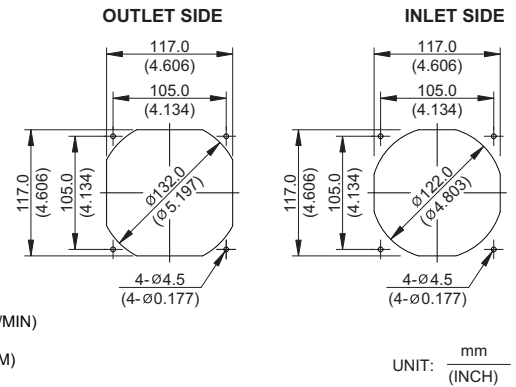

NFB 120 x 120 x 25.4 MM SERIES

New

■ DIMENSIONS DRAWING

- * Bearing Type
Ball Bearings
- * Material
Impeller & Frame : Plastic (UL 94V-0)
- * Lead Wires :
UL 1430 AWG #26 OR Equivalent
Red Wire Positive (+)
Black Wire Negative (-)
- * Weight : 141g (4.97 oz)

■ P & Q CURVE (AT RATED VOLTAGE)

■ MOUNTING PANEL CUTOUT

MODEL		Rated Voltage	Operating Voltage Range	Input Current	Input Power	Speed	Maximum Air Flow		Maximum Air Pressure		Noise
PART NO.	FUNCTION	VDC	VDC	Amp	Watt	R.P.M.	m ³ /min	CFM	mmH ₂ O	IN H ₂ O	dB-A
NFB1212L	-R00 / -F00	12	5.0 to 13.8	0.18	2.16	1400	2.038	72.80	1.59	0.062	30.0
NFB1212M	-R00 / -F00	12	5.0 to 13.8	0.26	3.12	1700	2.436	86.01	2.18	0.086	34.0
NFB1212H	-R00 / -F00	12	5.0 to 13.8	0.34	4.08	2000	2.619	92.48	2.95	0.116	38.5

* Function type is optional.
 * The max. air flow and the speed are measured in free air ; max. air pressure is measured at zero air flow.
 * Noise is measured in anechoic chamber in free air, one meter from intake side.
 * All readings are typical values at rated voltage.
 * Specifications are subject to change without notice.