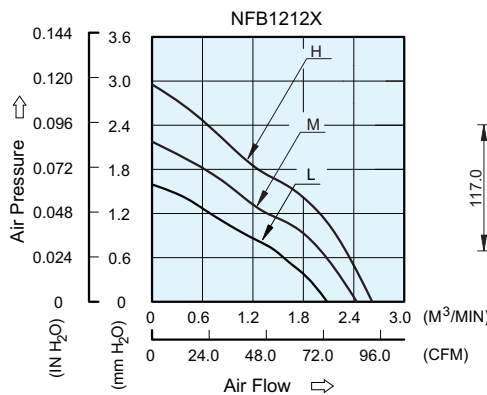

NFB 120 x 120 x 25.4 MM SERIES

New

■ DIMENSIONS DRAWING

- * Bearing Type
Ball Bearings
- * Material
Impeller & Frame : Plastic (UL 94V-0)
- * Lead Wires :
UL 1430 AWG #26 OR Equivalent
Red Wire Positive (+)
Black Wire Negative (-)
- * Weight : 141g (4.97 oz)

■ P & Q CURVE (AT RATED VOLTAGE)

■ MOUNTING PANEL CUTOUT

MODEL		Rated Voltage	Operating Voltage Range	Input Current	Input Power	Speed	Maximum Air Flow		Maximum Air Pressure		Noise
PART NO.	FUNCTION	VDC	VDC	Amp	Watt	R.P.M.	m ³ /min	CFM	mmH ₂ O	IN H ₂ O	dB-A
NFB1212L	-R00 / -F00	12	5.0 to 13.8	0.18	2.16	1400	2.038	72.80	1.59	0.062	30.0
NFB1212M	-R00 / -F00	12	5.0 to 13.8	0.26	3.12	1700	2.436	86.01	2.18	0.086	34.0
NFB1212H	-R00 / -F00	12	5.0 to 13.8	0.34	4.08	2000	2.619	92.48	2.95	0.116	38.5

* Function type is optional.
 * The max. air flow and the speed are measured in free air ; max. air pressure is measured at zero air flow.
 * Noise is measured in anechoic chamber in free air, one meter from intake side.
 * All readings are typical values at rated voltage.
 * Specifications are subject to change without notice.