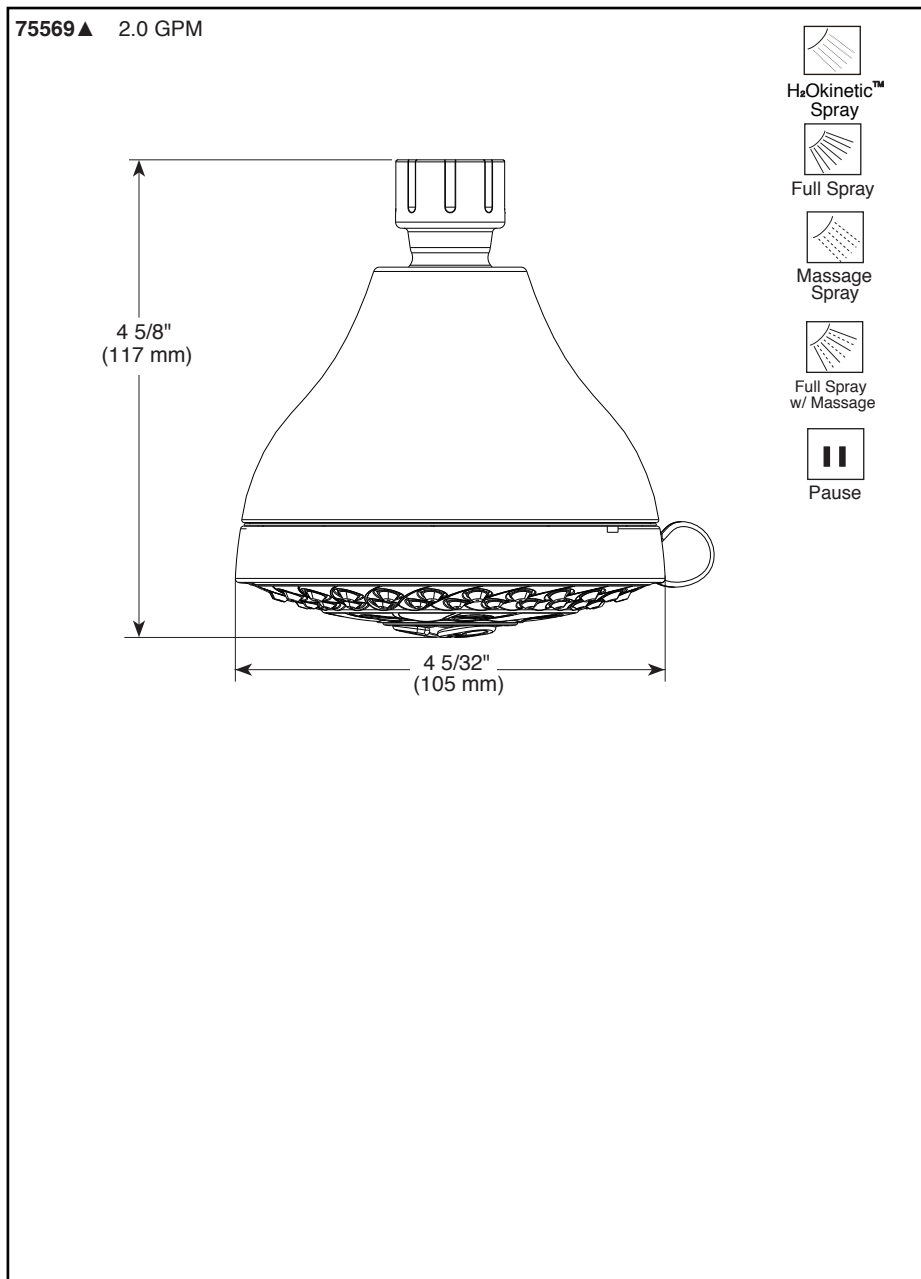

75569 ▲

Submitted Model No.: _____

Specific Features: _____

▲ Designate proper finish suffix

Delta reserves the right (1) to make changes in specifications and materials, and (2) to change or discontinue models, both without notice or obligation. Dimensions are for reference only. See current full-line price book or www.deltafaucet.com for finish options and product availability.

DSP-B-75569 Rev. B

SHOWERHEAD

- H₂Okinetic Technology® Showerhead
- Touch-Clean® nozzles

STANDARD SPECIFICATIONS:

- 2.0 gpm @ 80 psi (7.6 L/min @ 552 kPa).
- ABS showerhead with five settings – not a positive shut-off.
- Standard 1/2" pipe fitting.
- Easy-turn spray dial.